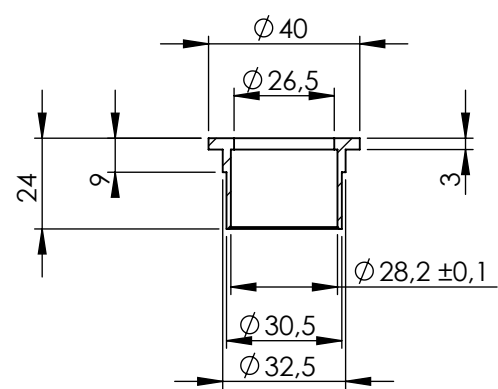

S.s. bushing
cod.206662

Carbon clamp FM4S
Cod.307572505

LV ONE EVO silencer RHS
stainless steel black
Cod.3014340485

Knurled collar nut
M8 Cod.200298

2x Aluminium spacer
Cod. 204828

Aluminium spacer
Cod. 202210 ø30-10-8.5

Allen screw M6X20
T.C.Z.B.
Cod.203508

S.s. flange "45E"
cod.205267

Plain washer Ø 6x Ø 24
Cod.201146

S.s. bushing
cod.206662

Mounting
plate M6 Z.B.
Cod.204664