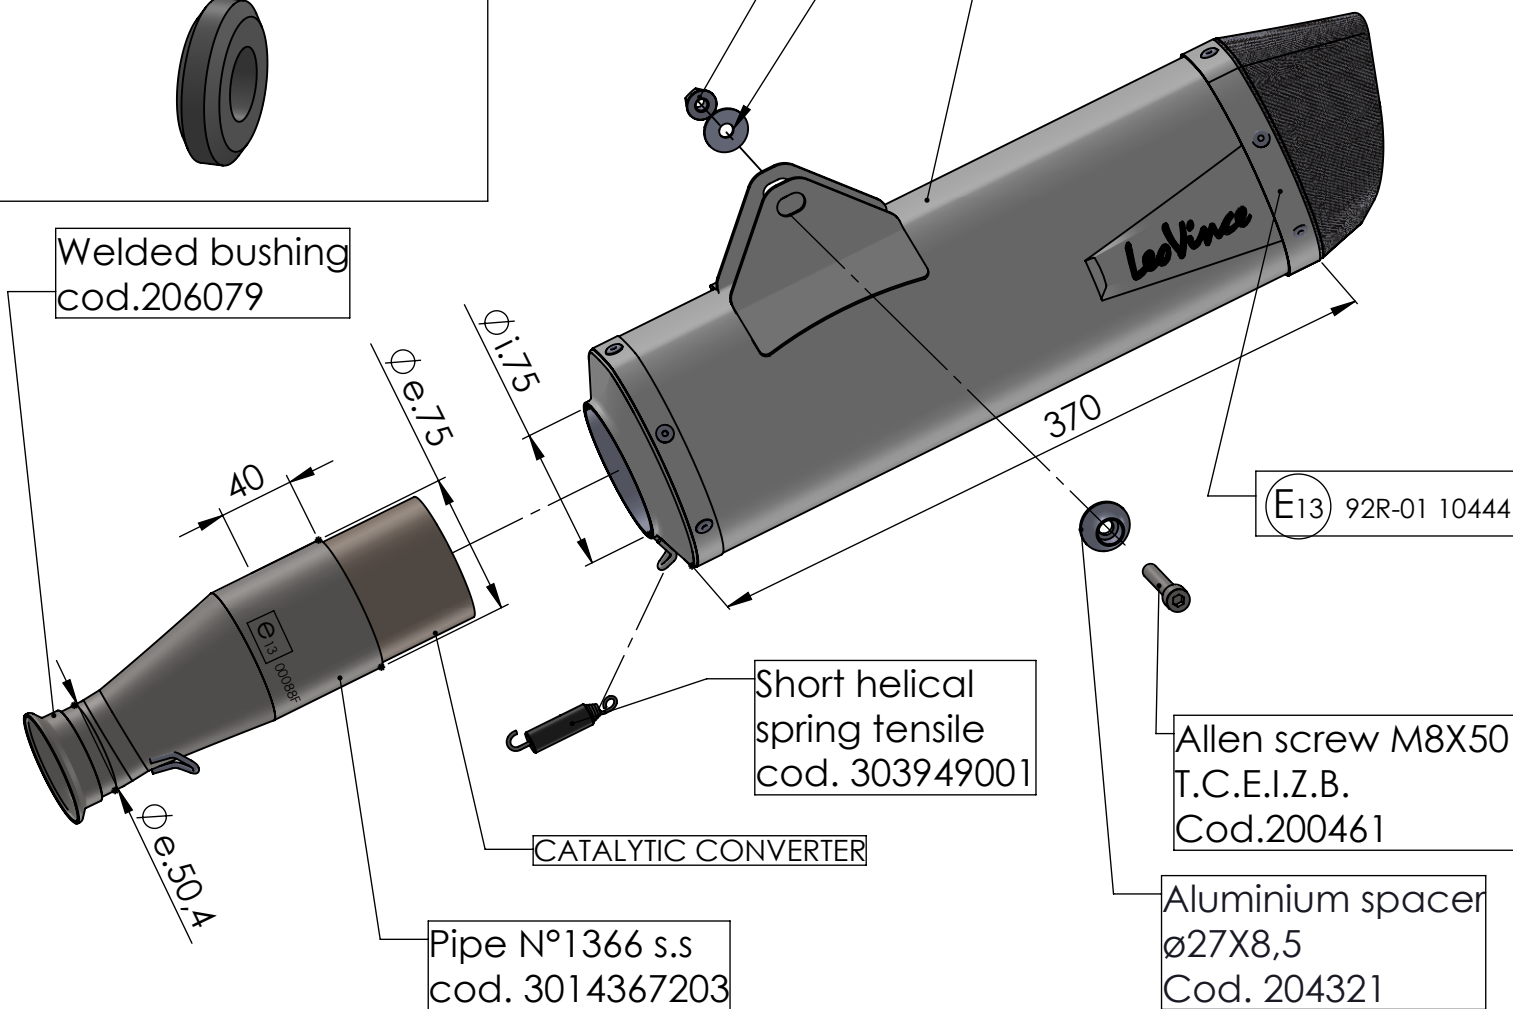

Knurled collar nut  
M8 Cod.200298

Plain washer  $\phi 8 \times \phi 24$   
Cod.200321

LV ONE EVO silencer RHS  
stainless steel  
Cod.3014363482

Welded bushing  
cod.206079

Pipe N°1366 s.s  
cod. 3014367203

Short helical  
spring tensile  
cod. 303949001

Allen screw M8X50  
T.C.E.I.Z.B.  
Cod.200461

Aluminium spacer  
 $\phi 27 \times 8,5$   
Cod. 204321

## ART. 14367EK

HUSQVARNA 701 ENDURO/LR / 701 SUPERMOTO  
(Also fits 35kW version)

SLIP-ON - LV ONE EVO - STAINLESS STEEL - APPROVED