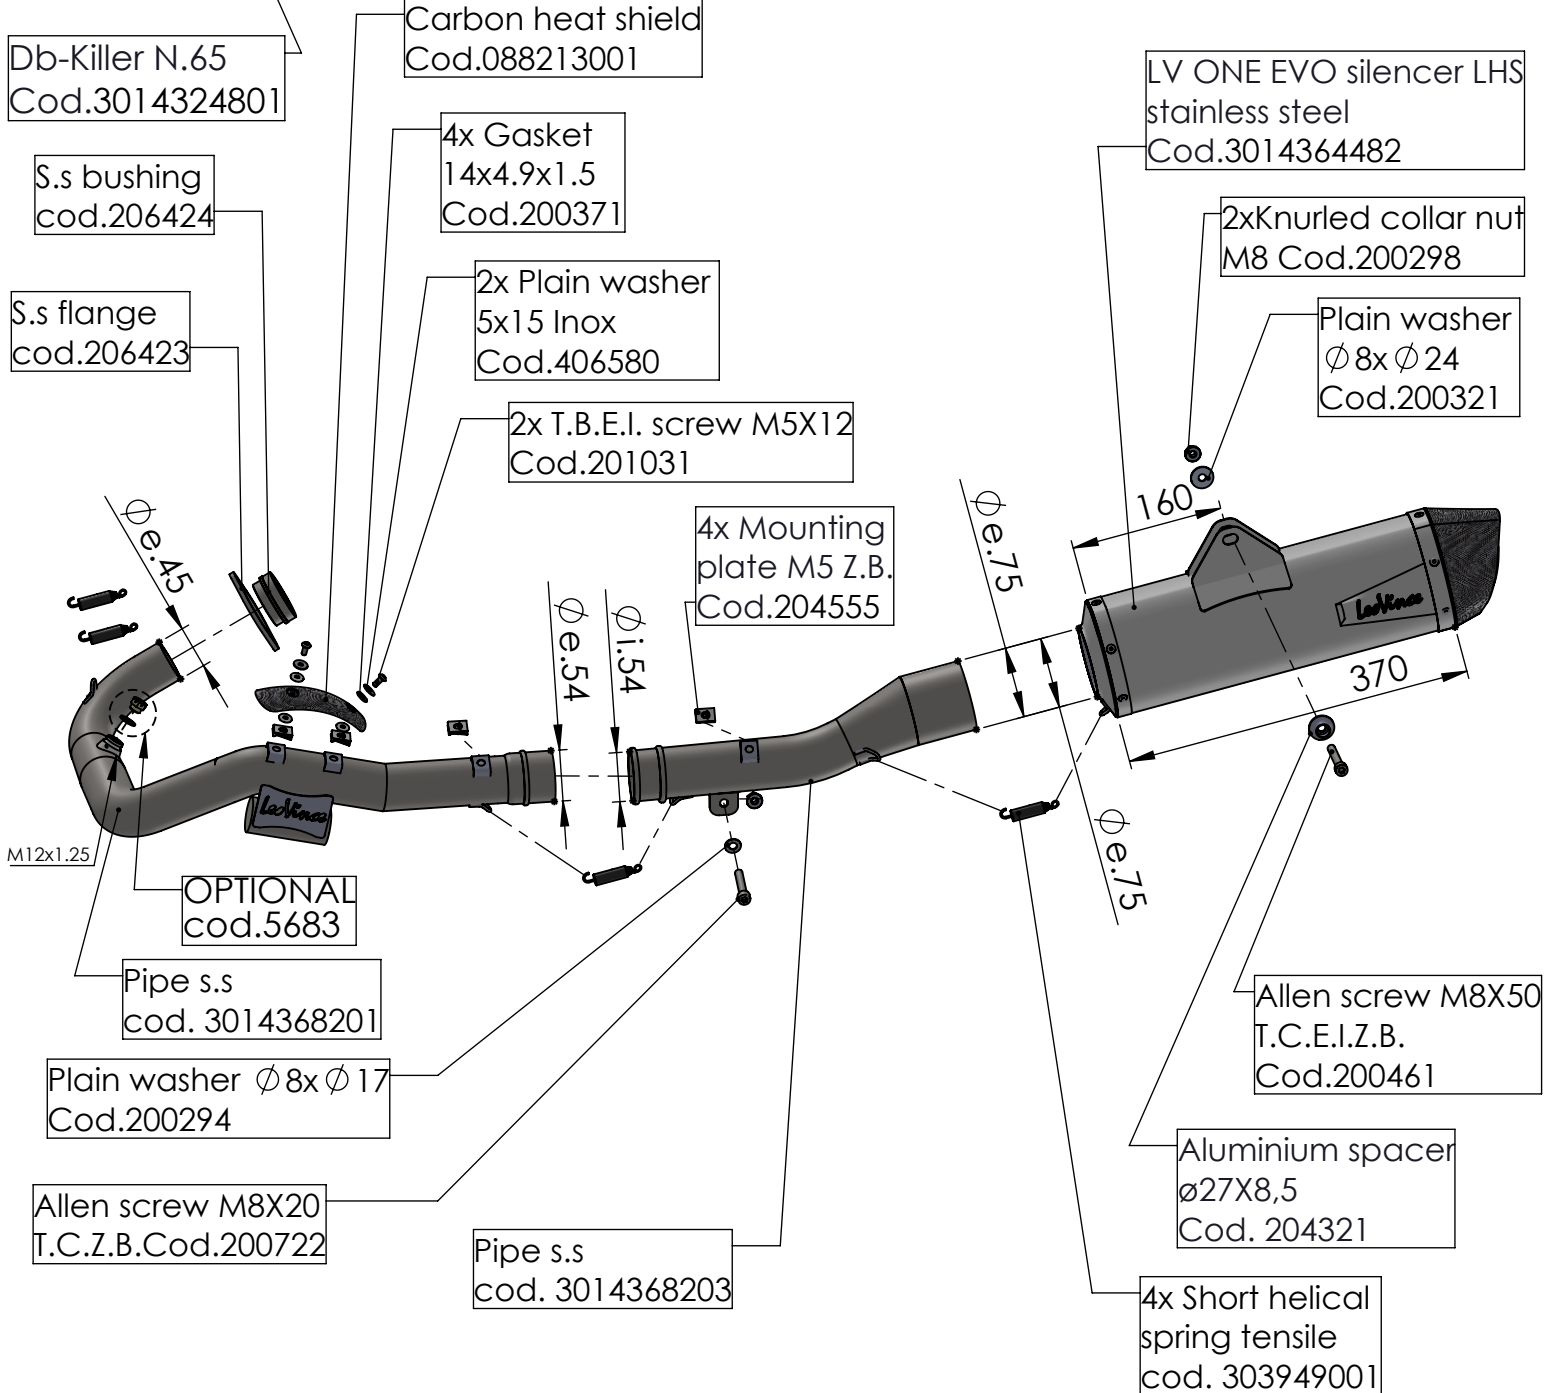

**WARNING**  
DO NOT USE ORIGINAL  
GRAPHITE BUSHING

**Flange s.s. sp.5mm  
cod.206423**

**s.s. bushing  
cod.206424**

**ART. 14368E**

HUSQVARNA 701 ENDURO/LR / 701 SUPERMOTO  
(also fits 35kW version)

FULL SYSTEM - LV ONE EVO - STAINLESS STEEL