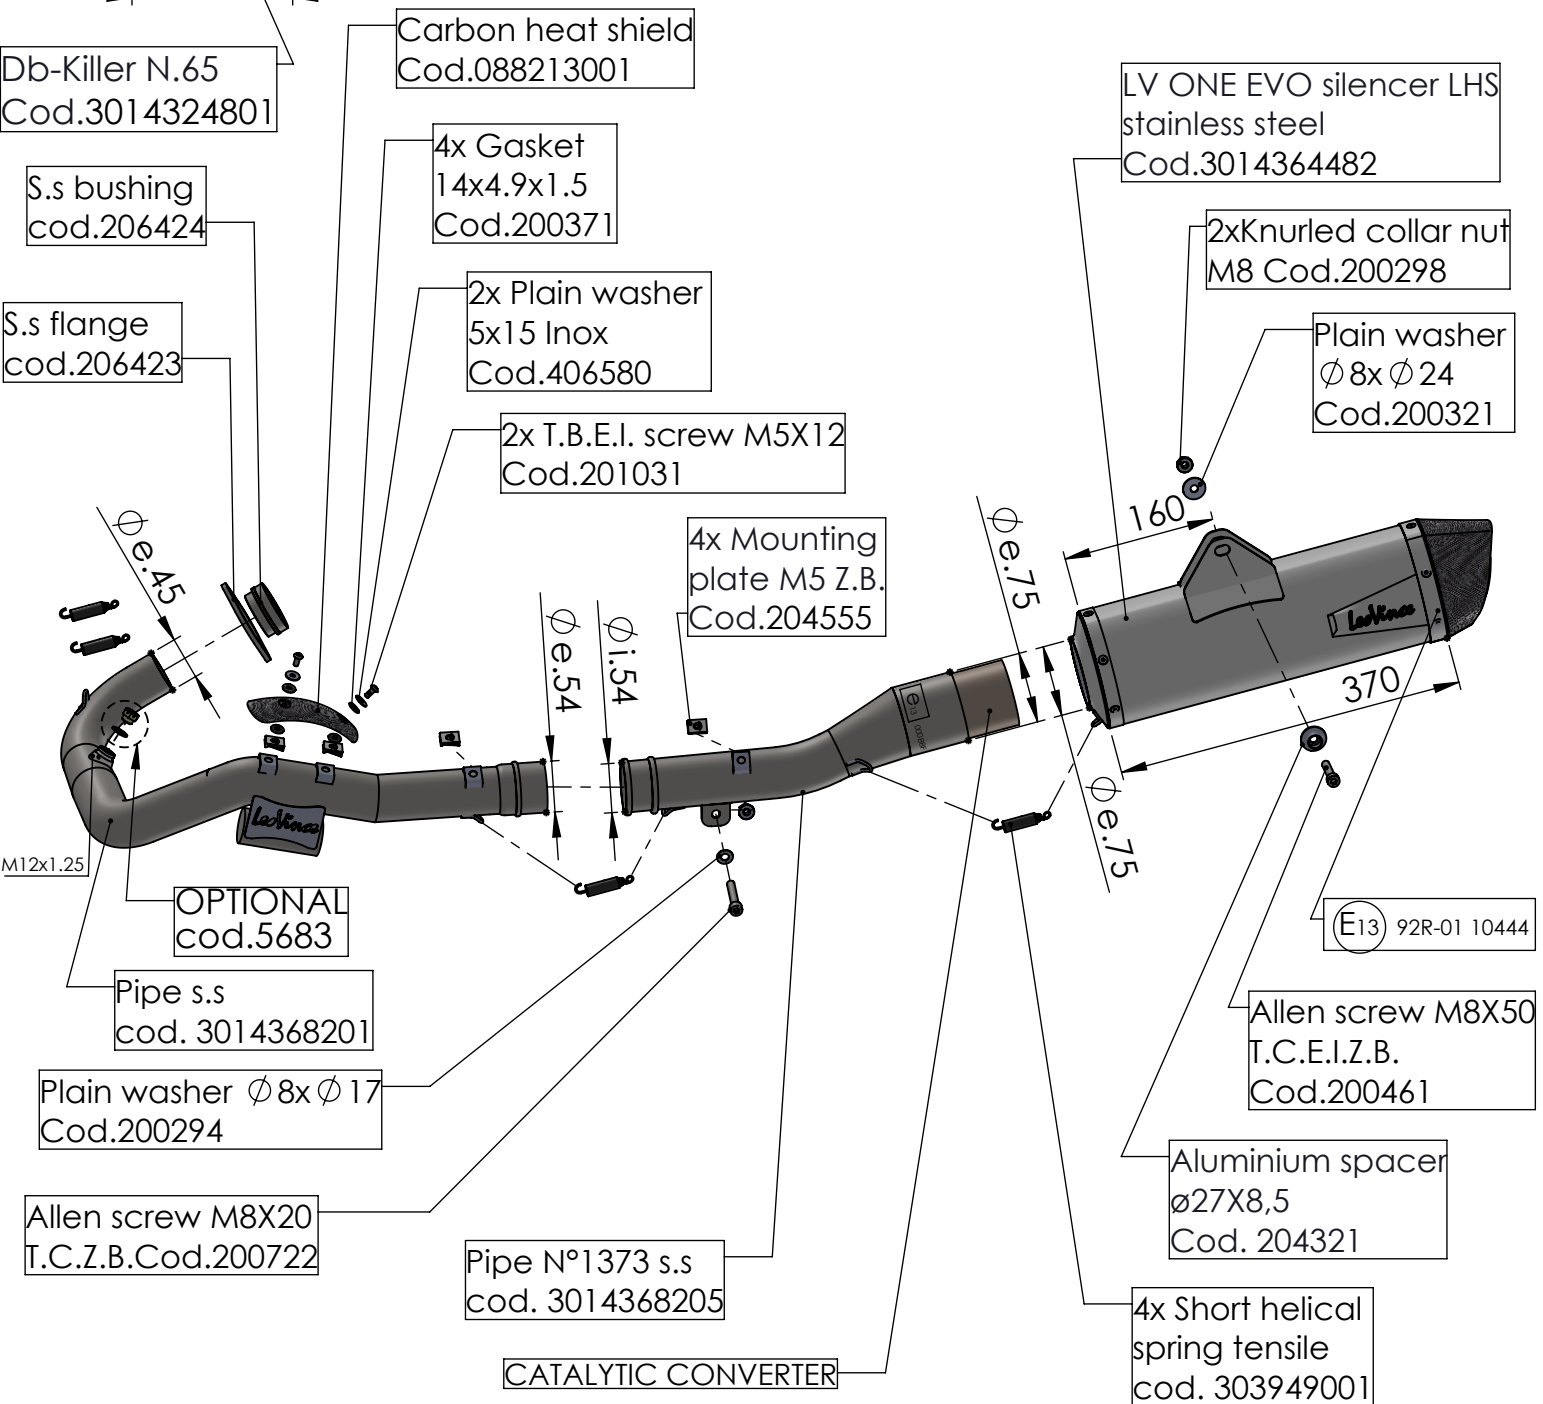

**Flange s.s. sp.5mm  
cod.206423**

**s.s. bushing  
cod.206424**

**WARNING**  
DO NOT USE ORIGINAL  
GRAPHITE BUSHING

**ART. 14368EK**

HUSQVARNA 701 ENDURO/LR / 701 SUPERMOTO  
(also fits 35kW version)

FULL SYSTEM - LV ONE EVO - STAINLESS STEEL - APPROVED