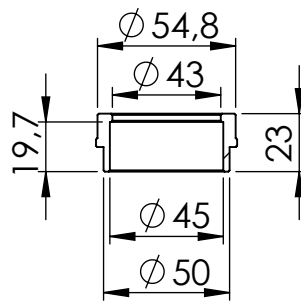

**Flange s.s. sp.5mm  
cod.206423**

**s.s. bushing  
cod.206424**

**WARNING**  
DO NOT USE ORIGINAL  
GRAPHITE BUSHING

**ART. 14368EK**

HUSQVARNA 701 ENDURO/LR / 701 SUPERMOTO  
(also fits 35kW version)

FULL SYSTEM - LV ONE EVO - STAINLESS STEEL - APPROVED