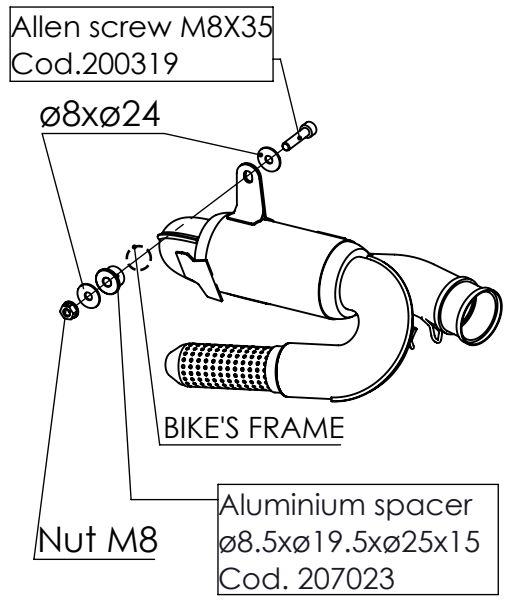

**ATTENTION!
NINJA 650/ Z 650 SPECIFIC
ASSEMBLY DRAWING**

ART.14379E

KAWASAKI Z 650 / NINJA 650 / VERSYS 650
(Also fits 35kW version) (Fits with original panniers)

FULL SYSTEM - LV ONE EVO - STAINLESS STEEL