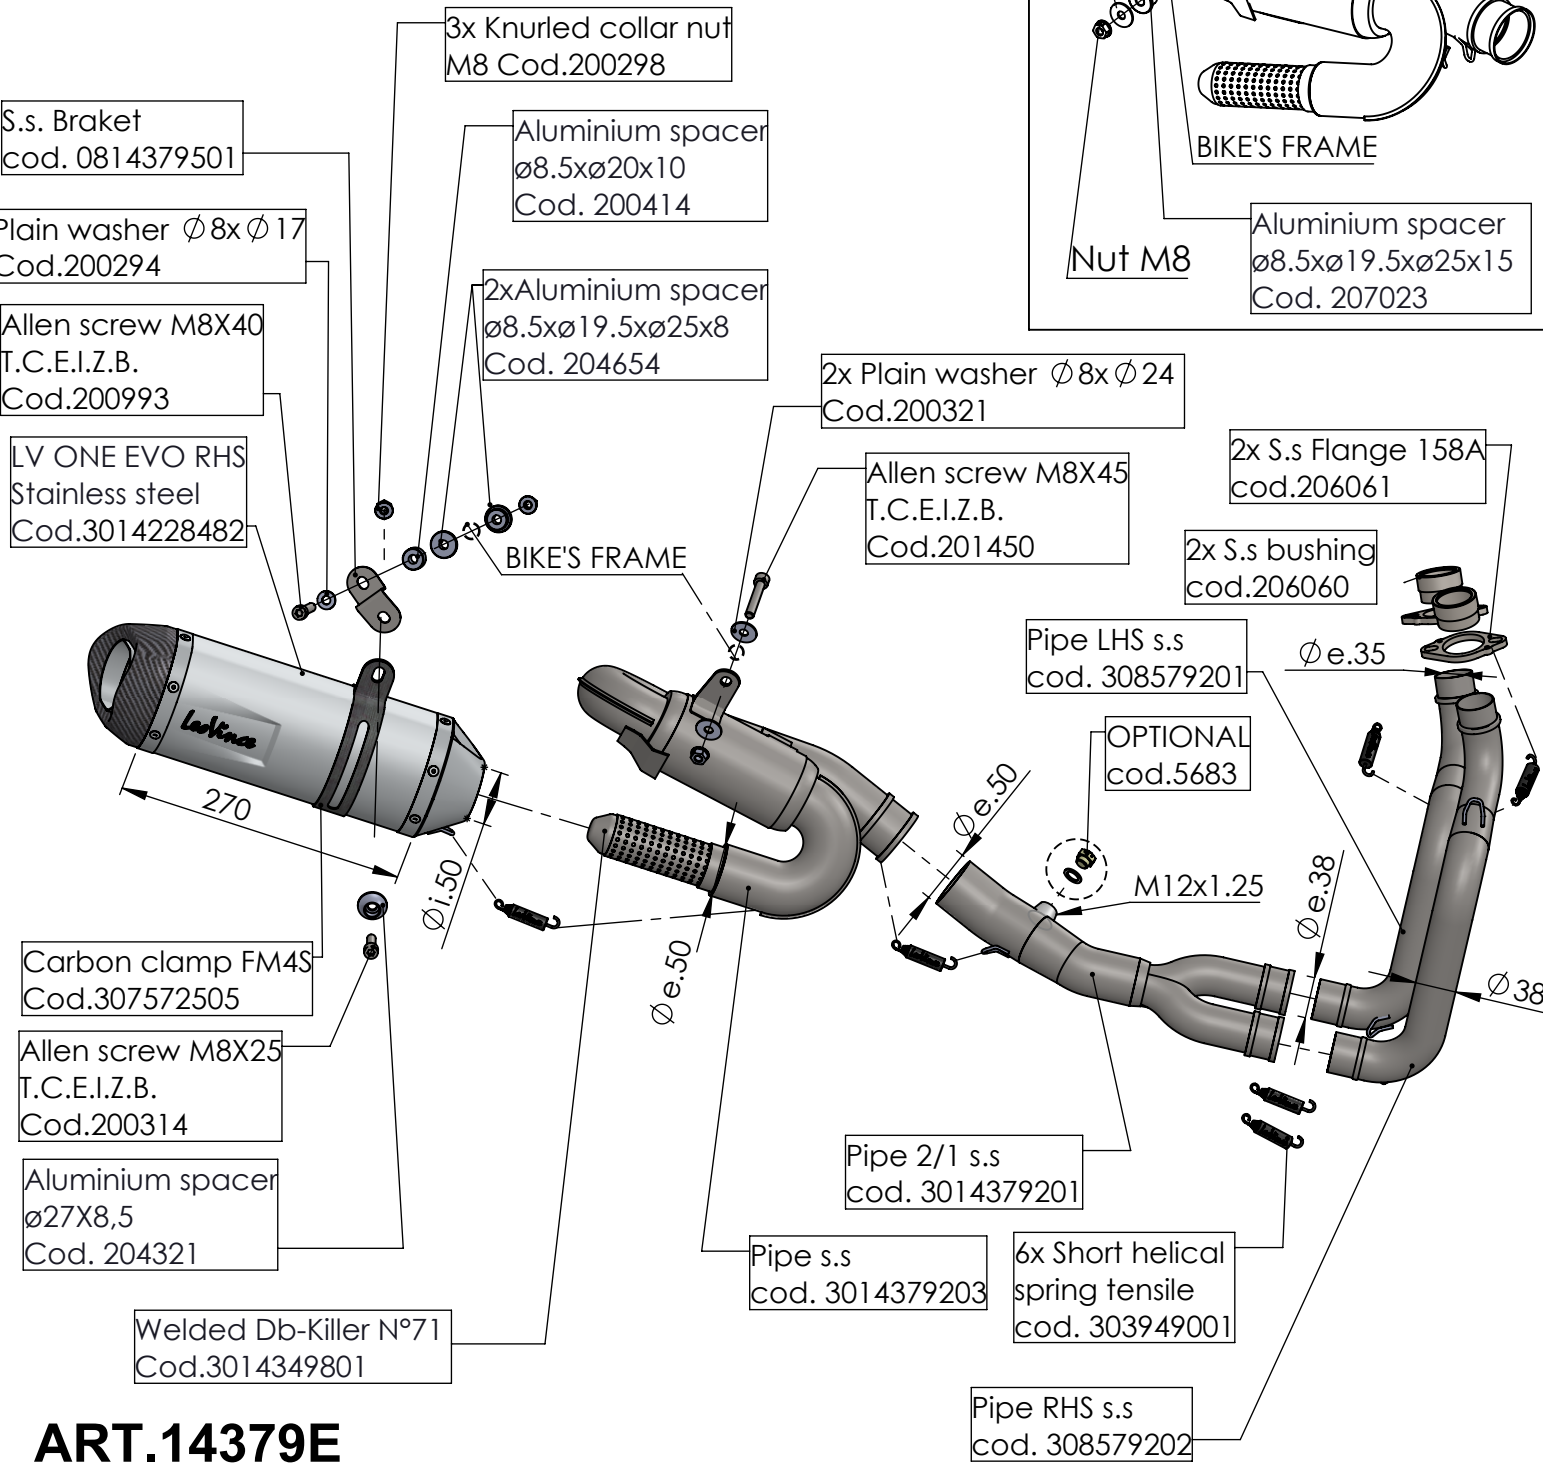

**ATTENTION!
NINJA 650/ Z 650 SPECIFIC
ASSEMBLY DRAWING**

ART.14379E

KAWASAKI Z 650 / NINJA 650 / VERSYS 650
(Also fits 35kW version) (Fits with original panniers)

FULL SYSTEM - LV ONE EVO - STAINLESS STEEL