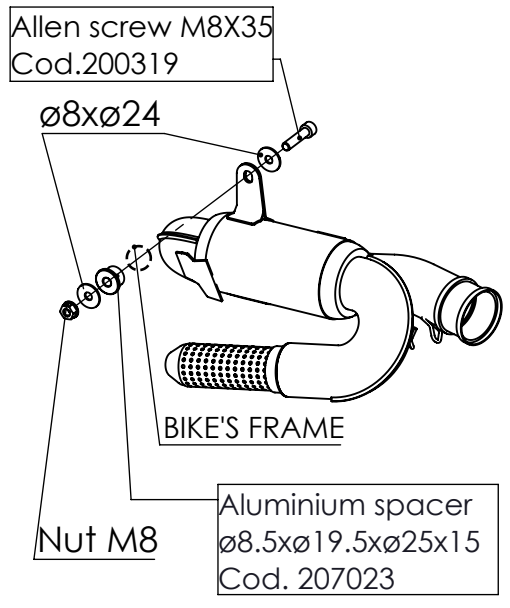

**ATTENTION!
NINJA 650/ Z 650 SPECIFIC
ASSEMBLY DRAWING**

ART.14379EB

KAWASAKI Z 650 / NINJA 650 / VERSYS 650
(Also fits 35kW version) (Fits with original panniers)

FULL SYSTEM - LV ONE EVO - BLACK