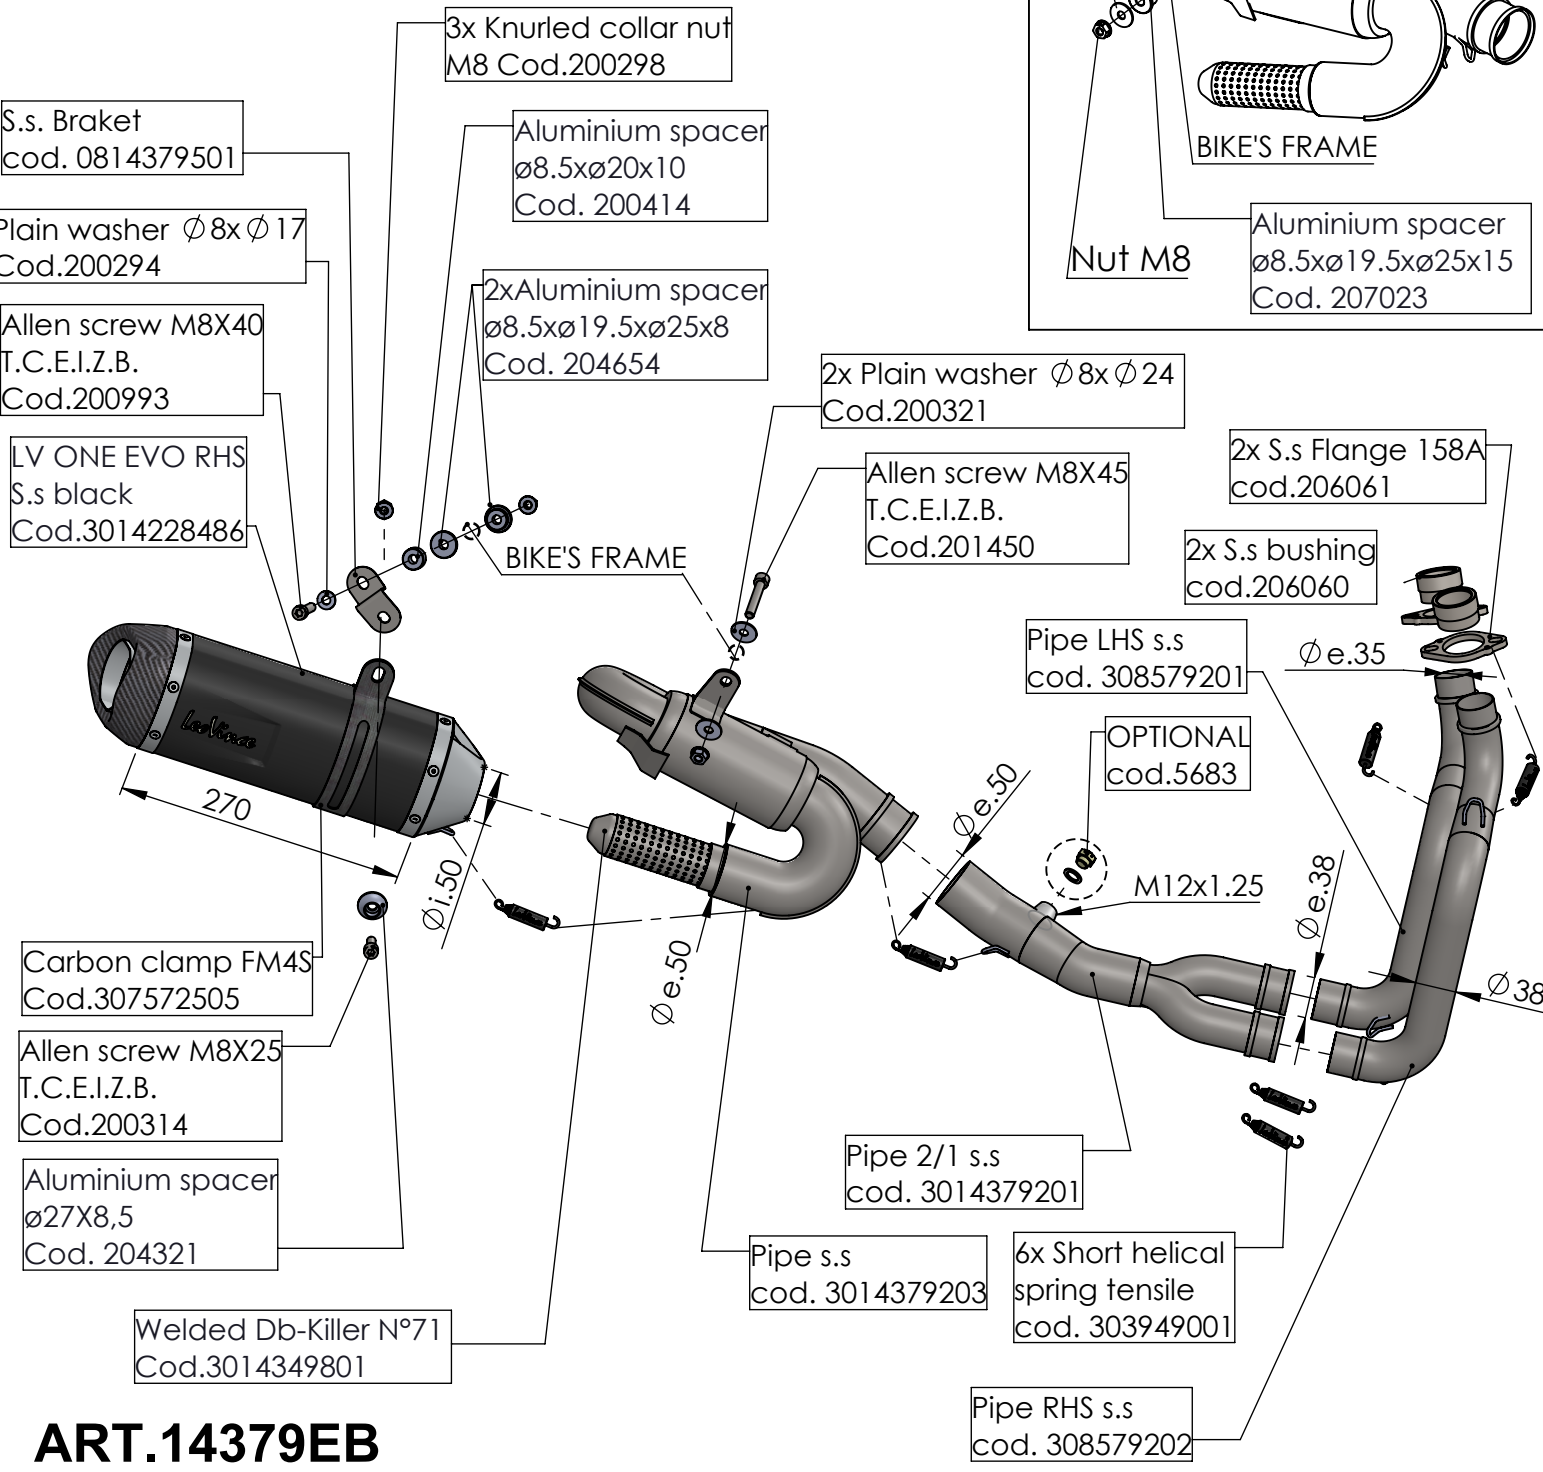

**ATTENTION!
NINJA 650/ Z 650 SPECIFIC
ASSEMBLY DRAWING**

ART.14379EB

KAWASAKI Z 650 / NINJA 650 / VERSYS 650
(Also fits 35kW version) (Fits with original panniers)

FULL SYSTEM - LV ONE EVO - BLACK