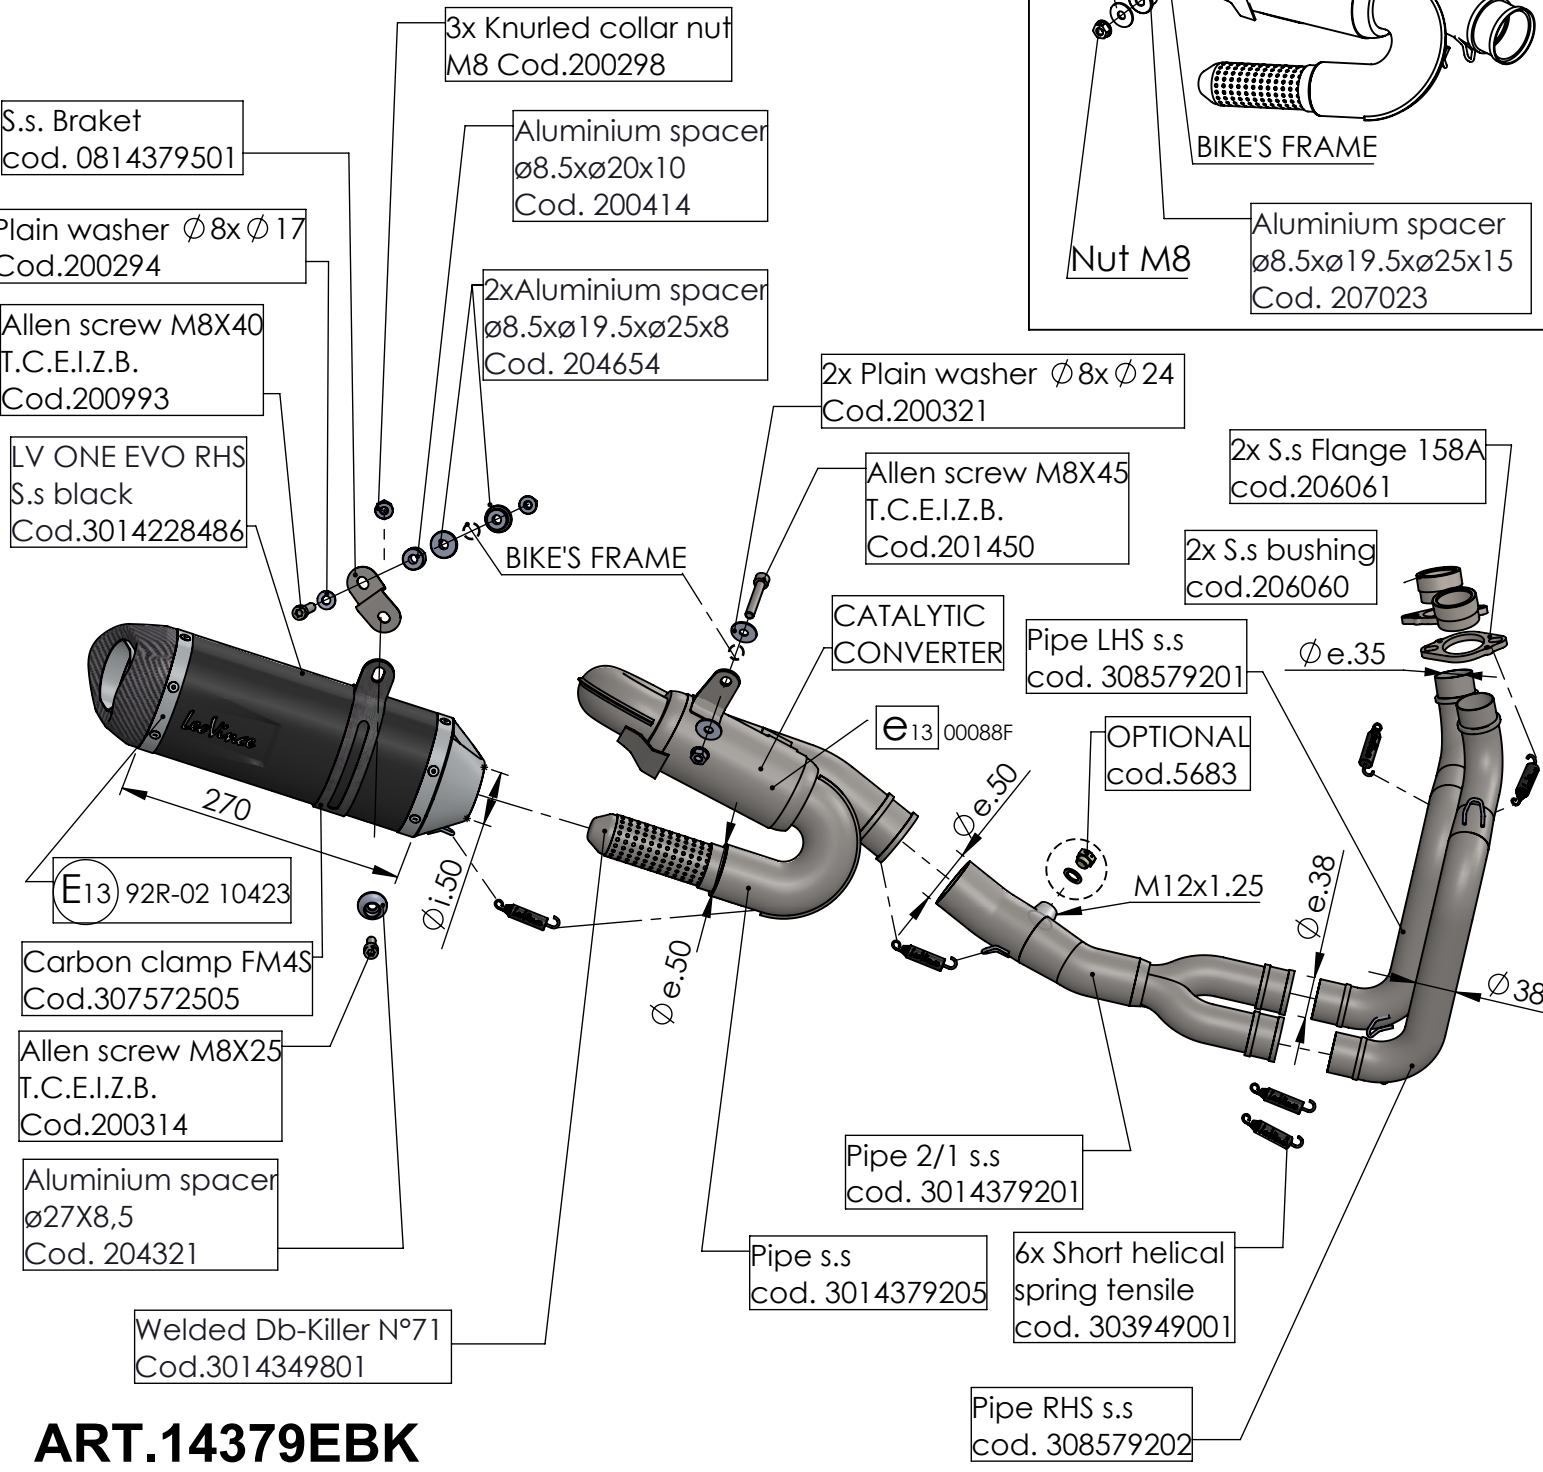

**ATTENTION!
NINJA 650/ Z 650 SPECIFIC
ASSEMBLY DRAWING**

ART.14379EBK

KAWASAKI Z 650 / NINJA 650 / VERSYS 650
(Also fits 35kW version) (Fits with original panniers)

FULL SYSTEM - LV ONE EVO - BLACK - APPROVED