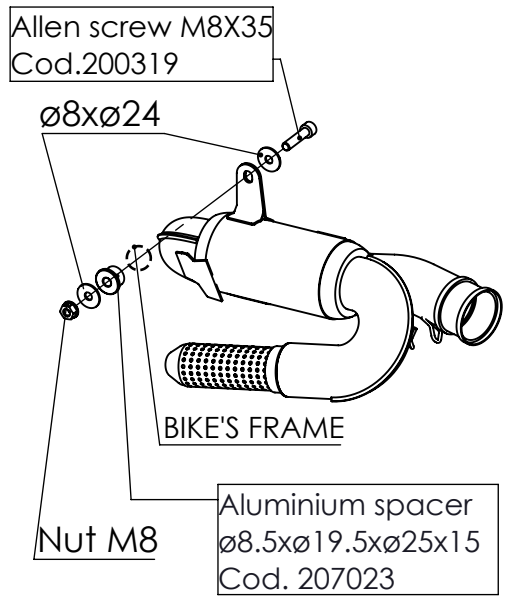

**ATTENTION!
NINJA 650/ Z 650 SPECIFIC
ASSEMBLY DRAWING**

ART.14379EBK

KAWASAKI Z 650 / NINJA 650 / VERSYS 650
(Also fits 35kW version) (Fits with original panniers)

FULL SYSTEM - LV ONE EVO - BLACK - APPROVED