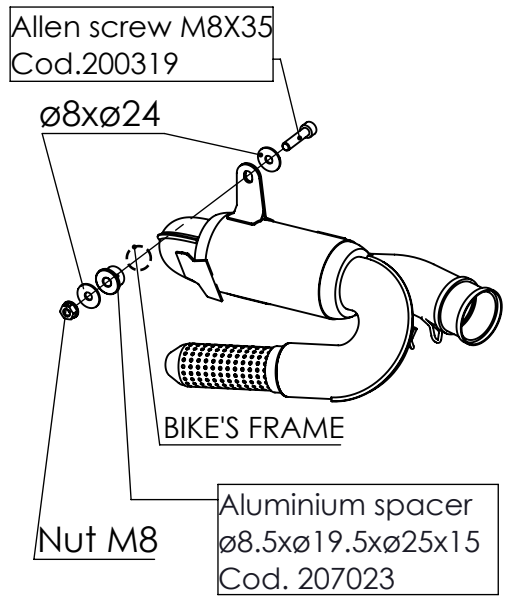

**ATTENTION!
NINJA 650/ Z 650 SPECIFIC
ASSEMBLY DRAWING**

ART.14380EK

KAWASAKI Z 650 / NINJA 650 / VERSYS 650
(Also fits 35kW version) (Fits with original panniers)

FULL SYSTEM - LV ONE EVO - CARBON - APPROVED