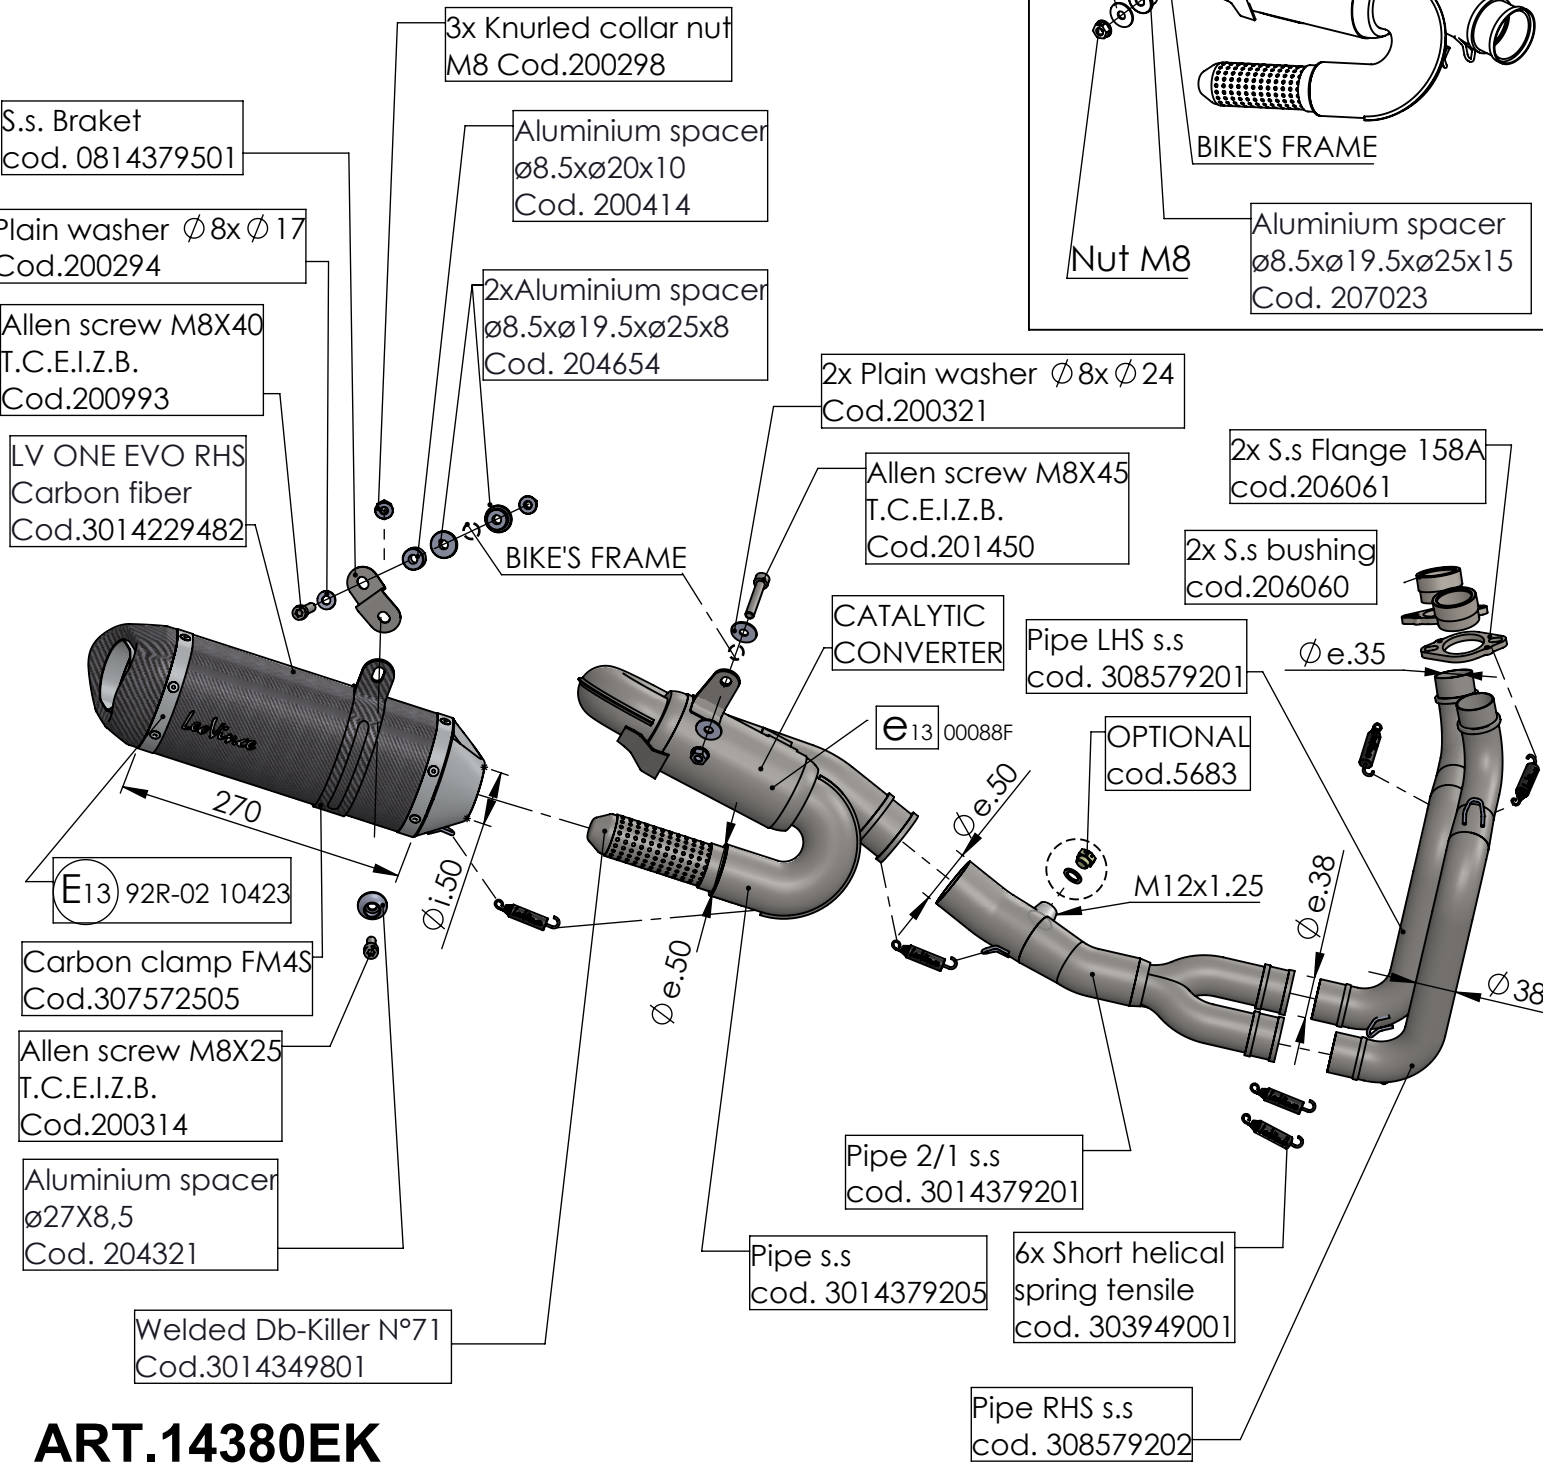

**ATTENTION!
NINJA 650/ Z 650 SPECIFIC
ASSEMBLY DRAWING**

ART.14380EK

KAWASAKI Z 650 / NINJA 650 / VERSYS 650
(Also fits 35kW version) (Fits with original panniers)

FULL SYSTEM - LV ONE EVO - CARBON - APPROVED