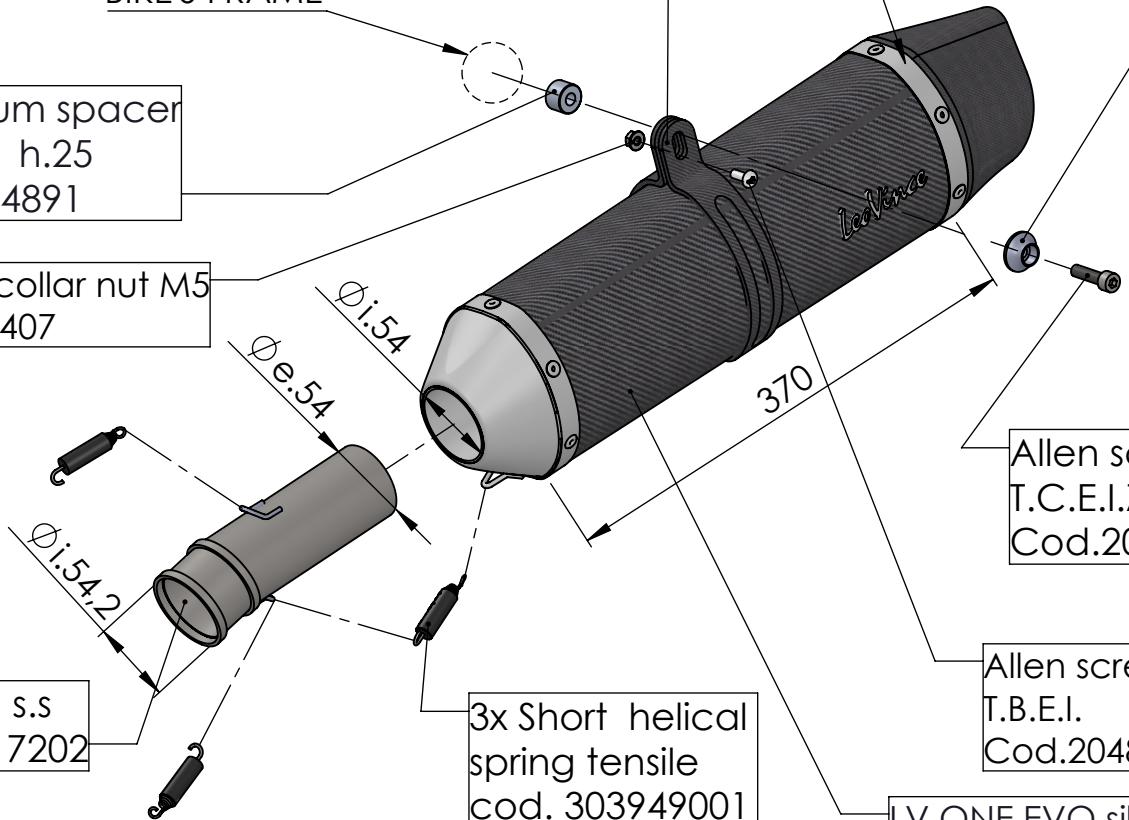

Aluminium spacer
ø27X8,5
Cod. 204321

Carbon clamp FBSA5
cod.308562501

E13 92R-01 10400

BIKE'S FRAME

Aluminium spacer
ø25X8,5 h.25
Cod. 204891

Knurled collar nut M5
Cod.204407

Allen screw M8X55
T.C.E.I.Z.B.
Cod.200331

Pipe N°651 s.s
cod. 308117202

3x Short helical
spring tensile
cod. 303949001

Allen screw M5X14
T.B.E.I.
Cod.204805

LV ONE EVO silencer LHS
Carbon fiber
Cod.3014357482

ART. 14384E

BMW F 700 GS / F 800 GS / ADVENTURE
(fits with original panniers) (also fits 35kW versions)

SLIP-ON - LV ONE EVO - CARBON - APPROVED