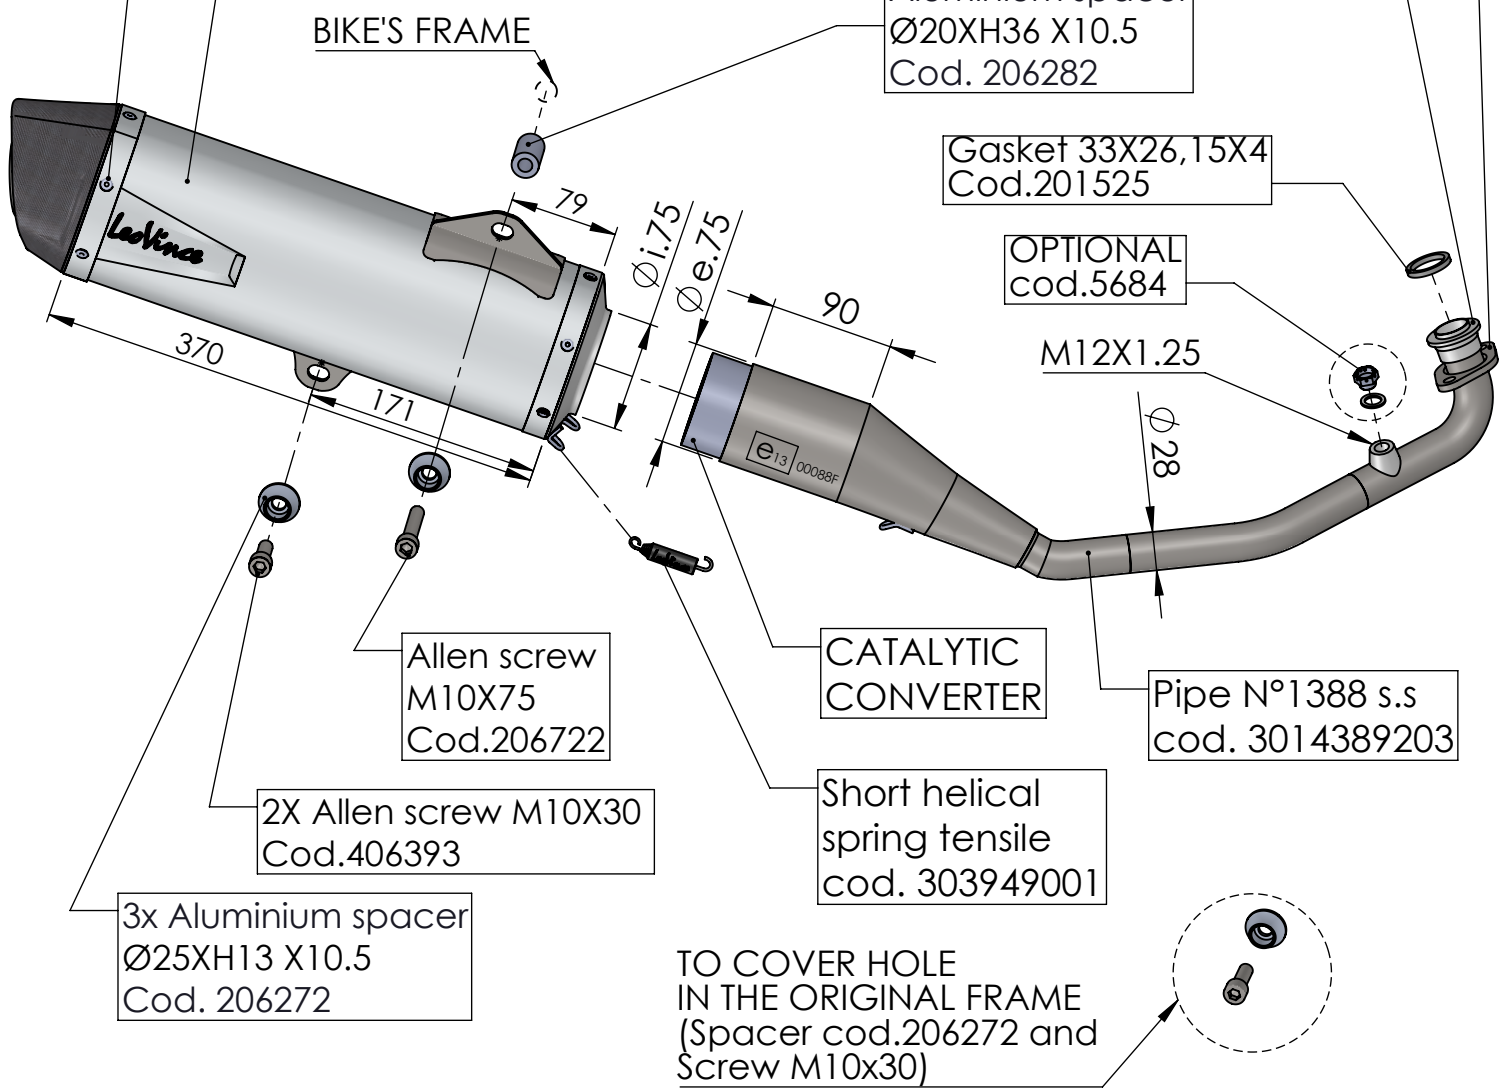

Bushing s.s.
cod.206283

Flange s.s. "43E"
cod.206308 sp.5mm

Db-Killer N.63
Cod.3014225801

- (E13) 92 R - 01 10440
or
- (E13) 92 R - 02 10440

LV ONE EVO silencer RHS
stainless steel
Cod.3014389481

Welded s.s. flange "43E"
cod.206308

Welded bushing
cod.206283

Aluminium spacer
Ø20XH36 X10.5
Cod. 206282

Gasket 33X26,15X4
Cod.201525

OPTIONAL
cod.5684

BIKE'S FRAME

M12X1.25

Allen screw
M10X75
Cod.206722

CATALYTIC
CONVERTER

Pipe N°1388 s.s.
cod. 3014389203

2X Allen screw M10X30
Cod.406393

Short helical
spring tensile
cod. 303949001

3x Aluminium spacer
Ø25XH13 X10.5
Cod. 206272

TO COVER HOLE
IN THE ORIGINAL FRAME
(Spacer cod.206272 and
Screw M10x30)

ART. 14389EK

HONDA PCX 125

FULL SYSTEM - LV ONE EVO - STAINLESS STEEL - APPROVED