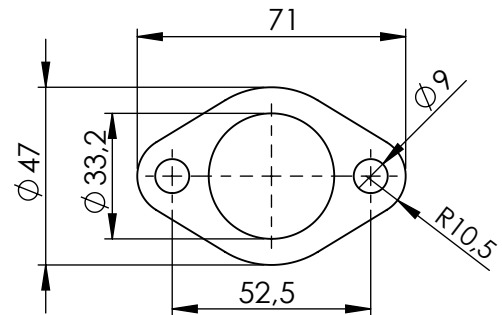

Flange s.s. "43E"
cod.206308 sp.5mm

Db-Killer N.63
Cod.3014225801