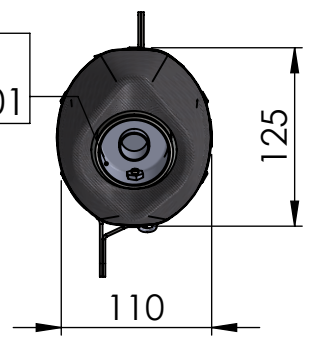

Bushing s.s.
cod.206283

Flange s.s. "43E"
cod.206308 sp.5mm

Db-Killer N.63
Cod.3014225801

- (E13) 92 R - 01 10440
or
- (E13) 92 R - 02 10440

LV ONE EVO silencer RHS
stainless steel
Cod.3014389481

Welded s.s. flange "43E"
cod.206308

Welded bushing
cod.206283

Aluminium spacer
Ø20XH36 X10.5
Cod. 206282

Gasket 33X26,15X4
Cod.201525

OPTIONAL
cod.5684

BIKE'S FRAME

M12X1.25

Allen screw
M10X75
Cod.206722

CATALYTIC
CONVERTER

Pipe N°1388 s.s.
cod. 3014389203

2X Allen screw M10X30
Cod.406393

Short helical
spring tensile
cod. 303949001

3x Aluminium spacer
Ø25XH13 X10.5
Cod. 206272

TO COVER HOLE
IN THE ORIGINAL FRAME
(Spacer cod.206272 and
Screw M10x30)

ART. 14389EK

HONDA PCX 125

FULL SYSTEM - LV ONE EVO - STAINLESS STEEL - APPROVED