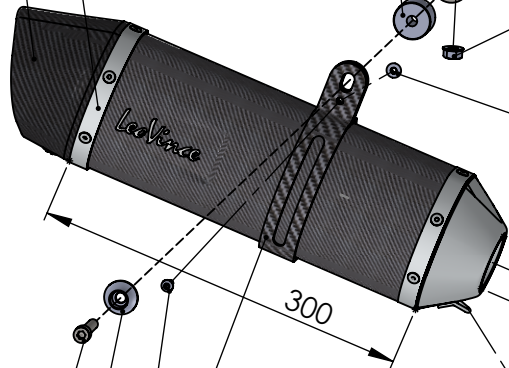

Knurled collar nut M5
Cod.204407

Carbon clamp FM5SF
Cod.3014149501

T.B.E.I. screw M5X12
Cod.201031

Aluminium spacer
Cod. 204321

Allen screw M8X40
T.C.E.I. Z.B.
Cod.200993

3x Short helical
spring tensile
cod. 303949001

Pipe s.s
cod. 3014390205

Allen screw M8X45
T.C.E.I.Z.B.
Cod.201450

Pipe s.s
cod. 3014390203

ART. 14391EK

HONDA CB 125 R Neo Sports Café

FULL SYSTEM - LV ONE EVO - CARBON - APPROVED