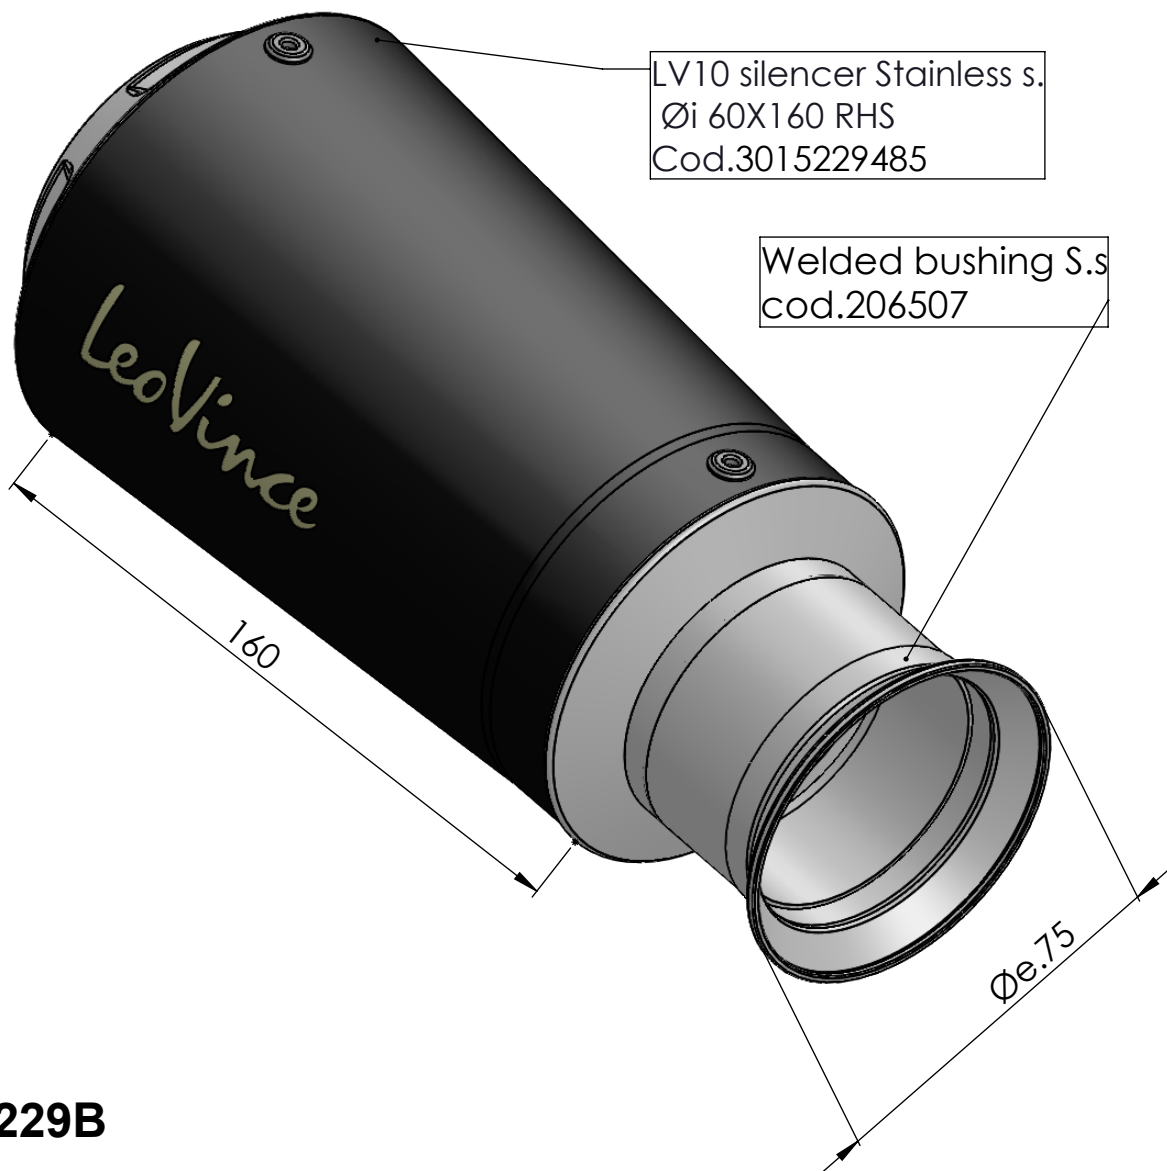

Bushing S.s
cod.206507

ART. 15229B

KTM 1290 SUPER DUKE / R

SLIP-ON - LV-10 -BLACK