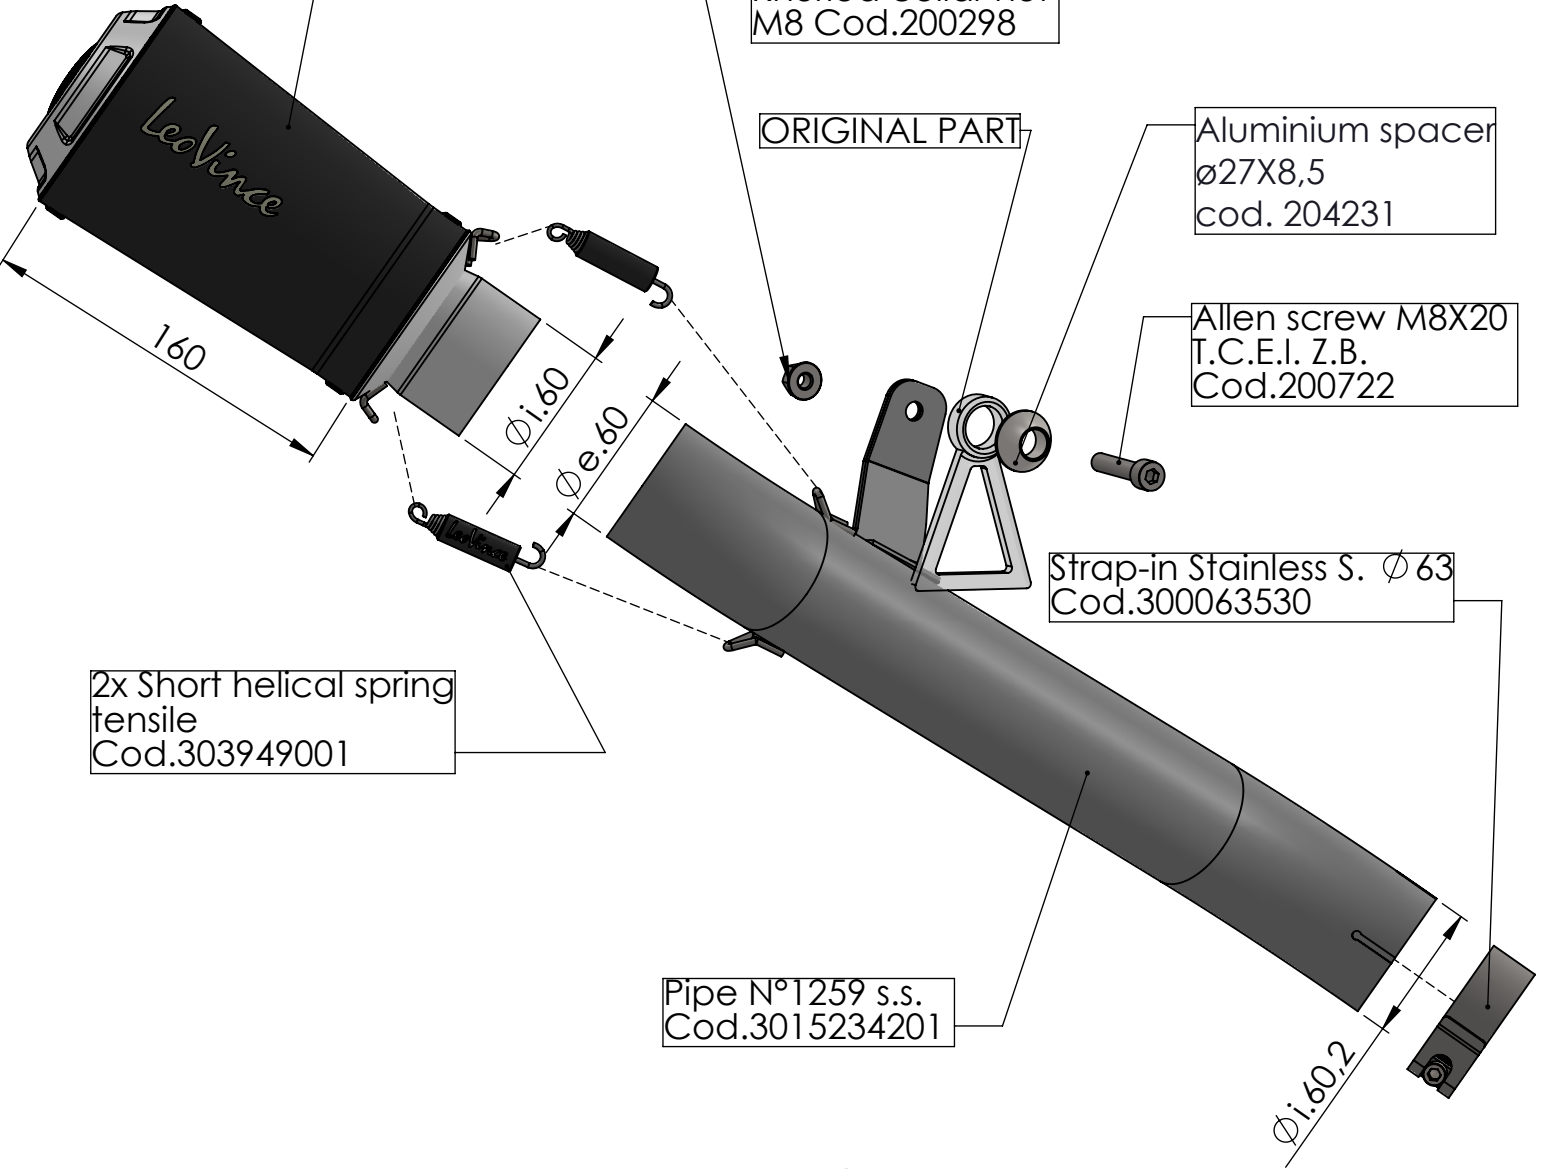

LV-10 silencer RHS
Stainless steel
Cod.3015234485

Knurled collar nut
M8 Cod.200298

ORIGINAL PART

Aluminium spacer
ø27X8,5
cod. 204231

Allen screw M8X20
T.C.E.I. Z.B.
Cod.200722

Strap-in Stainless S. ø 63
Cod.300063530

2x Short helical spring
tensile
Cod.303949001

Pipe N°1259 s.s.
Cod.3015234201

WARNING

it is advisable to optimize the carburation by remapping the stock ECU or by adopting an additional ECU unit.

ART. 15234B

APRILIA RSV4 1000 RR / TUONO V4 1100 RR / TUONO V4 1000 FACTORY

SLIP-ON - LV-10 - BLACK