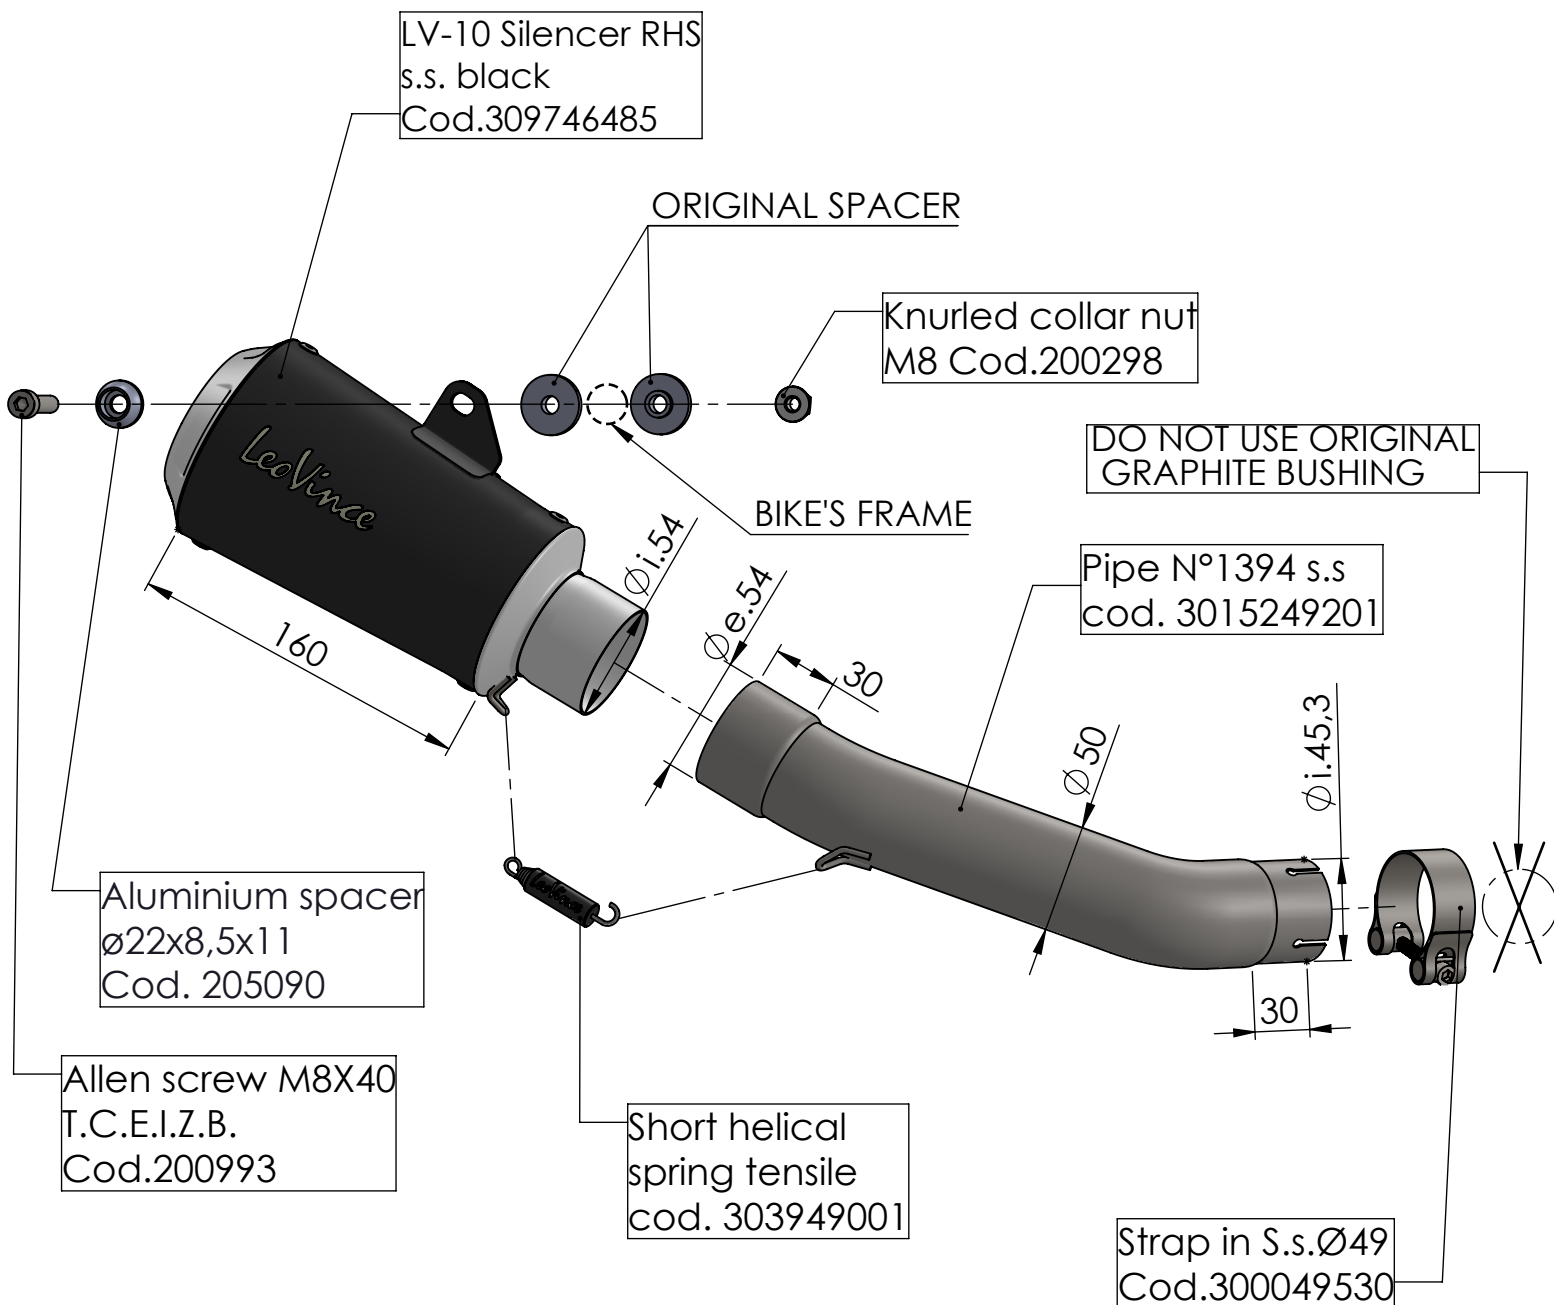

LV-10 Silencer RHS
s.s. black
Cod.309746485

ORIGINAL SPACER

Knurled collar nut
M8 Cod.200298

DO NOT USE ORIGINAL
GRAPHITE BUSHING

Pipe N°1394 s.s
cod. 3015249201

BIKE'S FRAME

Aluminium spacer
ø22x8,5x11
Cod. 205090

Allen screw M8X40
T.C.E.I.Z.B.
Cod.200993

Short helical
spring tensile
cod. 303949001

Strap in S.s.Ø49
Cod.300049530

ART. 15249B

KTM DUKE 125 / DUKE 390

SLIP-ON - LV-10 - BLACK