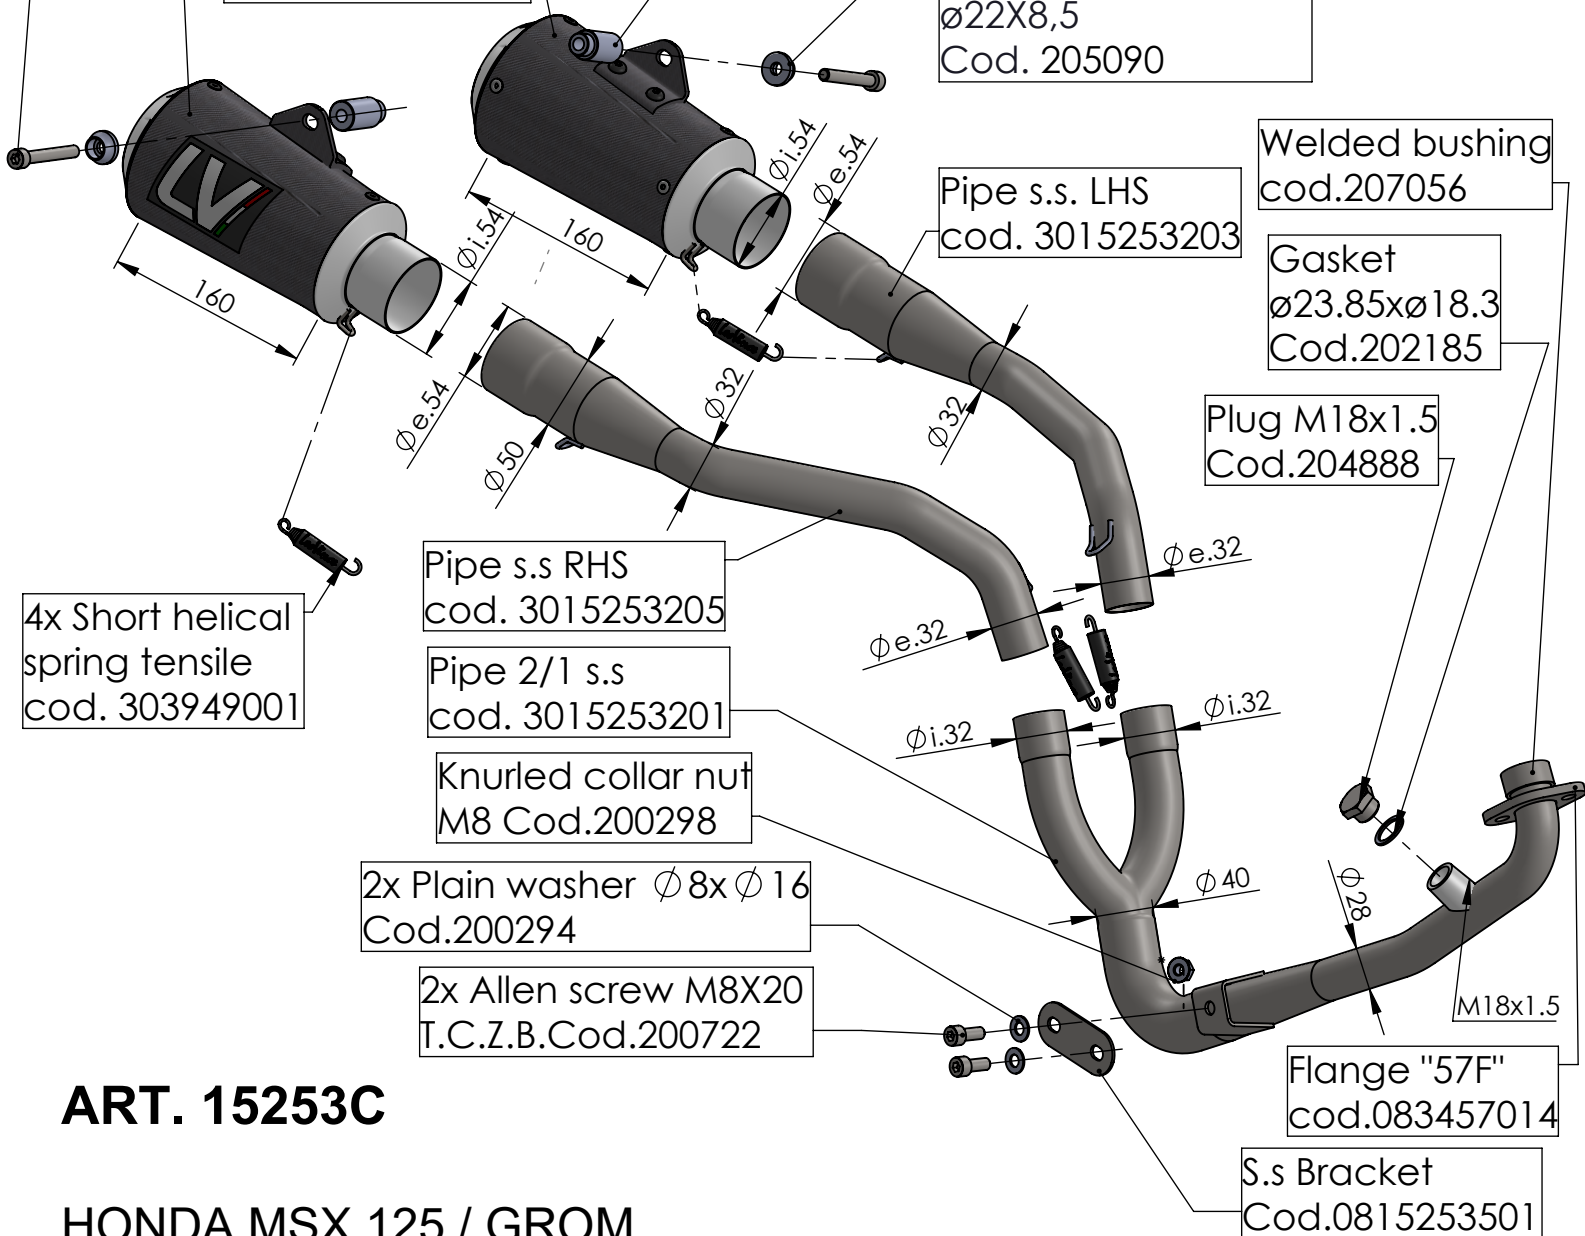

2x Allen screw M8X60
T.C.E.I.Z.B.
Cod.200949

WARNING:
The stock indicators have to be removed
in order to install the exhaust

LV-10 Silencer RHS
carbon fiber
Cod.3015200481

2x Aluminium spacer
 $\phi e.20 \phi 15 \times \phi 8,5$ H40
Cod. 207058

LV-10 Silencer LHS
carbon fiber
Cod.3015200482

2x Aluminium spacer
 $\phi 22 \times 8,5$
Cod. 205090

ART. 15253C

HONDA MSX 125 / GROM

FULL SYSTEM - LV-10 - CARBON