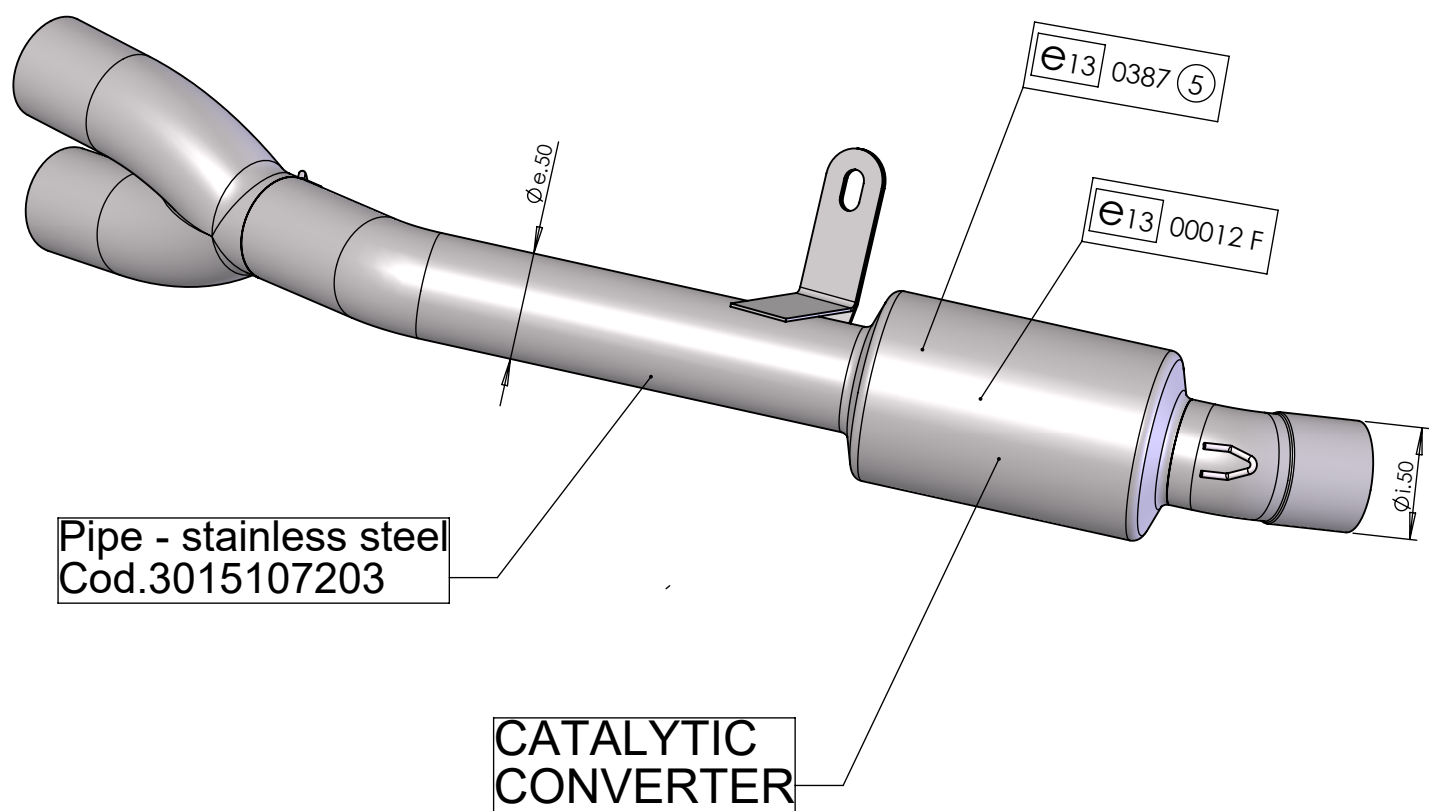

EU-APPROVED CATALYTIC CONVERTER MANIFOLD

ART. 16003

SUITABLE FOR LEOVINCE ART. 15107 - 15107K - 15109-15109K

YAMAHA MT-07 / FZ-07