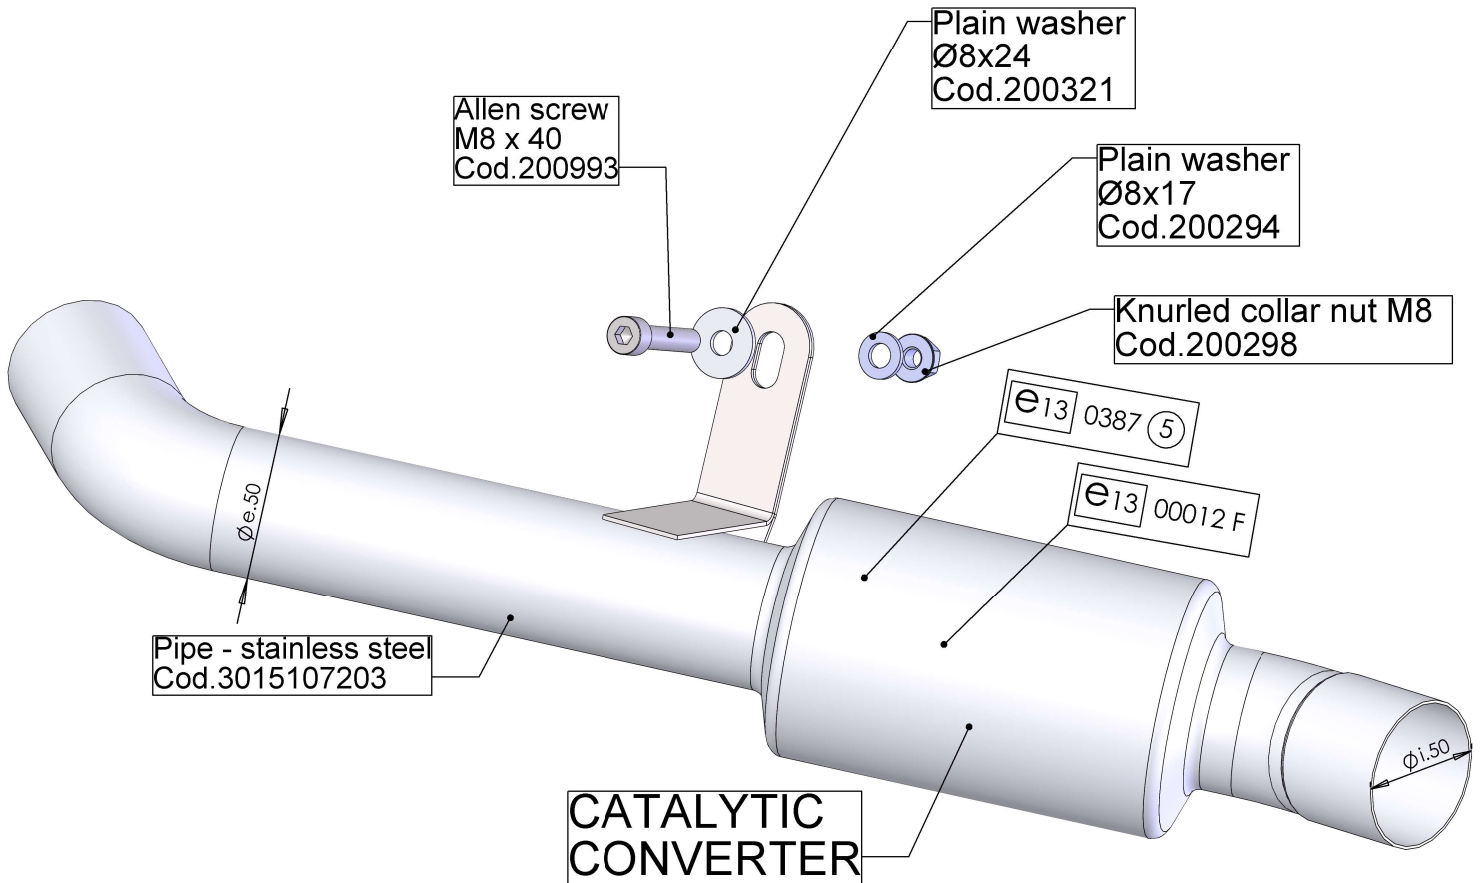

EU-APPROVED CATALYTIC CONVERTER MANIFOLD

ART. 16003

SUITABLE FOR LEOVINCE ART. 15107 - 15107K - 15109-15109K

YAMAHA MT-07 / XSR 700