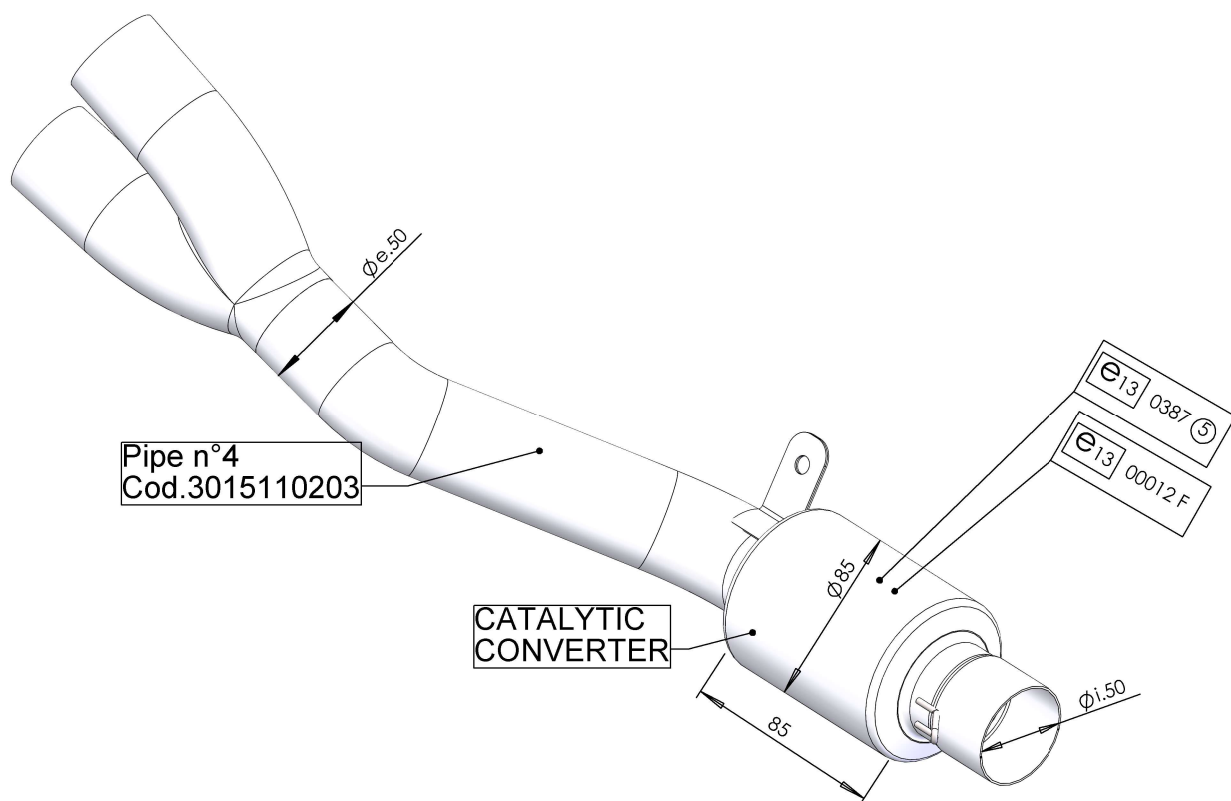

# EU-APPROVED CATALYTIC CONVERTER MANIFOLD

**ART. 16004**

**SUITABLE FOR LEOVINCE ART.15108 - 15108K - 15108US**

**YAMAHA MT09 / XSR900**