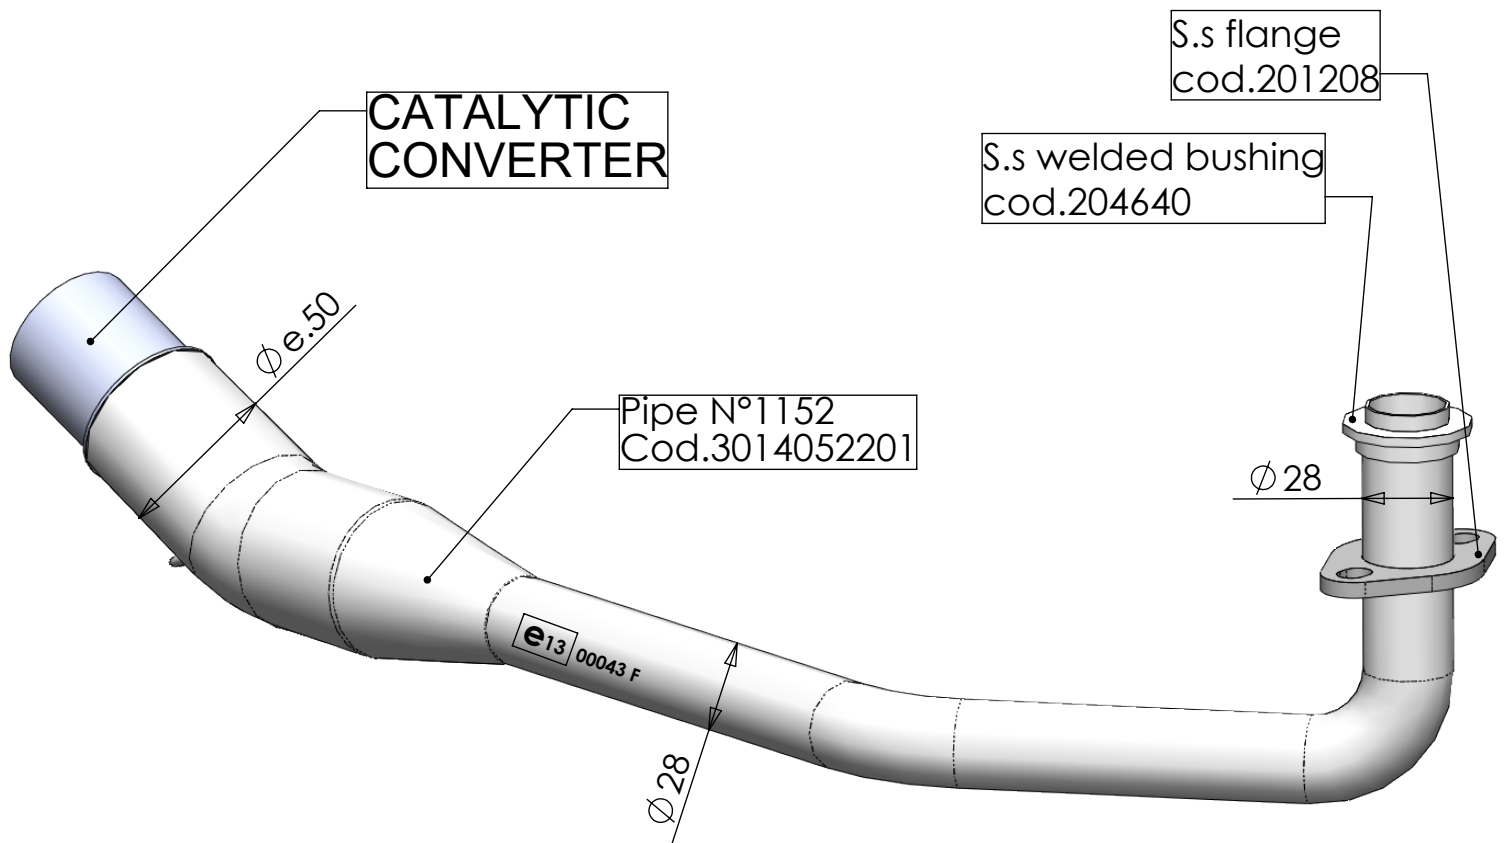

EU-APPROVED CATALYTIC CONVERTER MANIFOLD

ART. 16013

SUITABLE FOR LEOVINCE ART.14052 - 14052K - 14215E - 14215EK

HONDA FORZA 125 / NSS125 / ABS