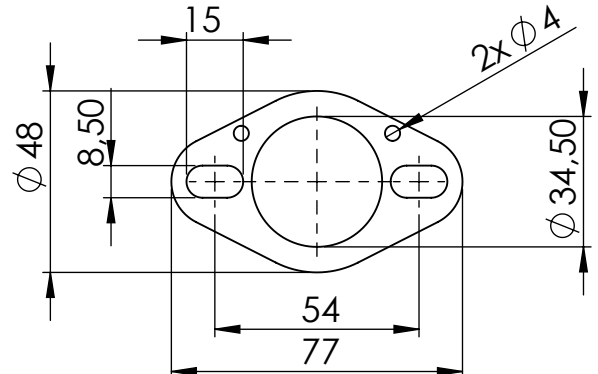

# EU-APPROVED CATALYTIC CONVERTER MANIFOLD

s.s. Bushing  
cod.206642

s.s. Flange sp.5mm  
cod.206643

**ART. 16018**

HONDA CB125R

SUITABLE FOR LEOVINCE ART 14245E-14245EK-14246E-14246EK