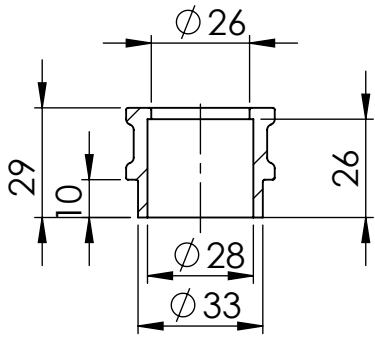

# EU-APPROVED CATALYTIC CONVERTER MANIFOLD

s.s. Bushing  
cod.206642

s.s. Flange sp.5mm  
cod.206643

**ART. 16018**

HONDA CB125R

SUITABLE FOR LEOVINCE ART 14245E-14245EK-14246E-14246EK