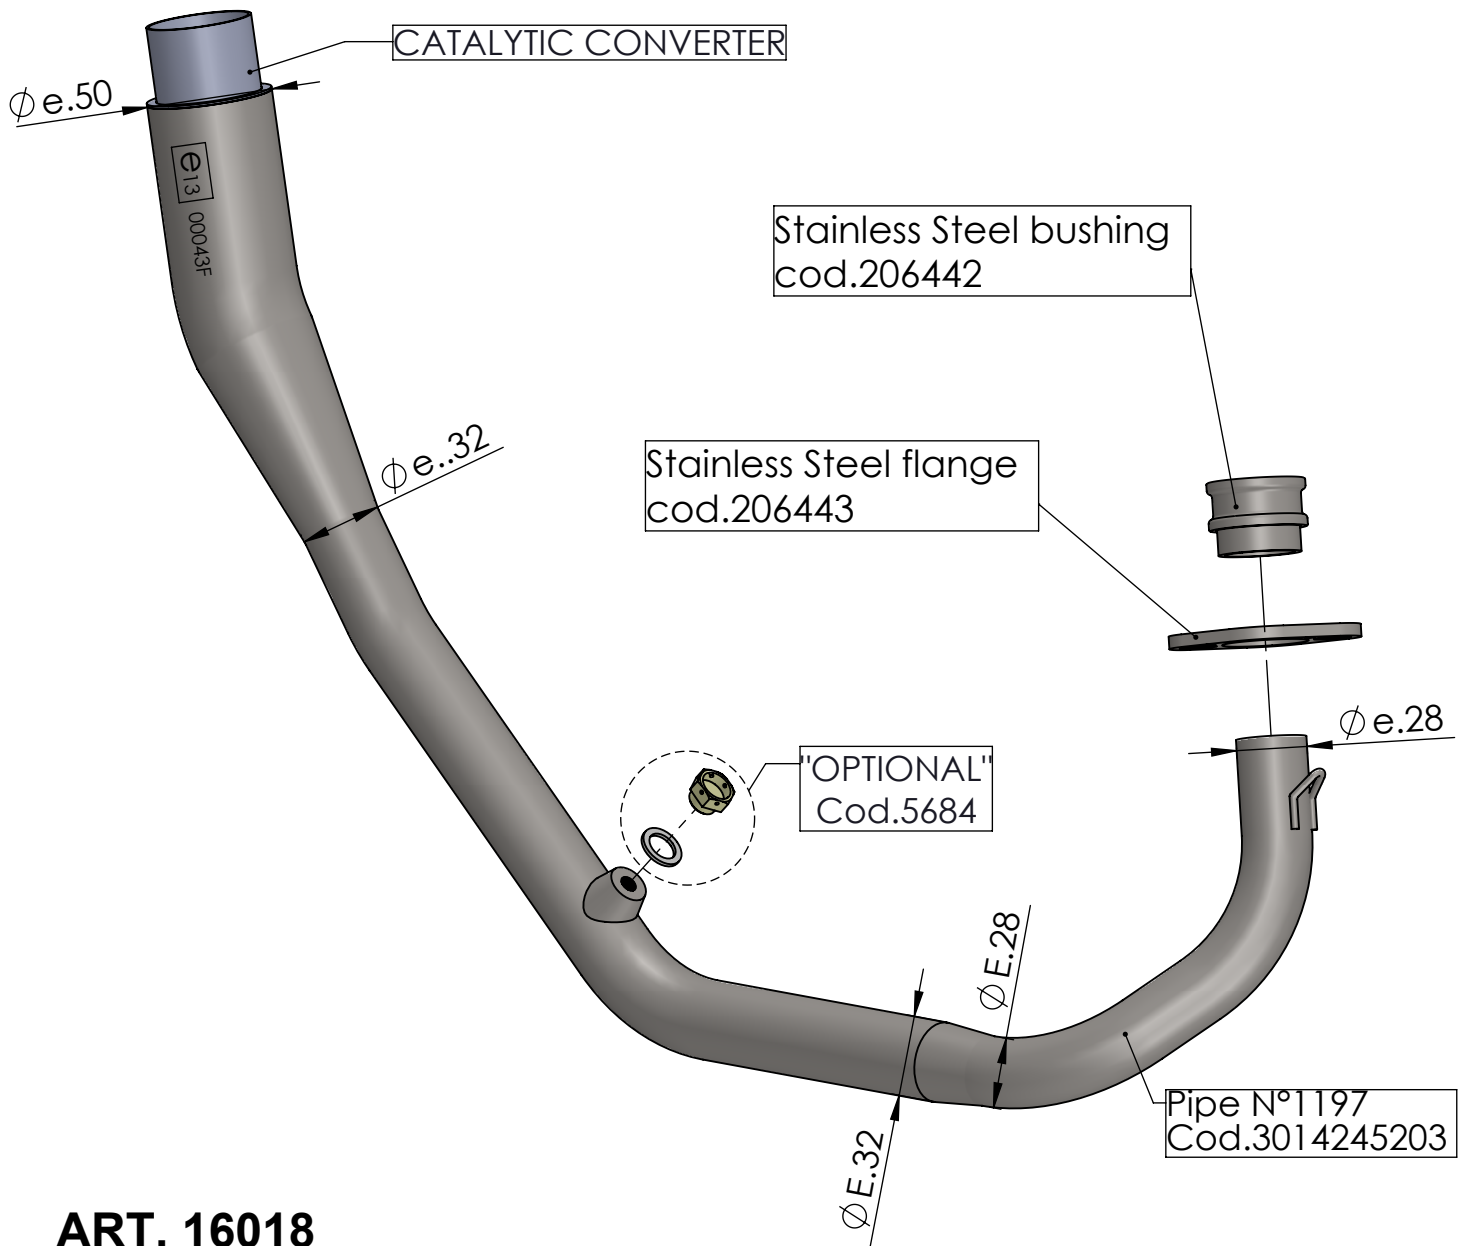

# EU-APPROVED CATALYTIC CONVERTER MANIFOLD

s.s. Bushing  
cod.206642

s.s. Flange sp.5mm  
cod.206643

**ART. 16018**

HONDA CB125R

SUITABLE FOR LEOVINCE ART 14245E-14245EK-14246E-14246EK