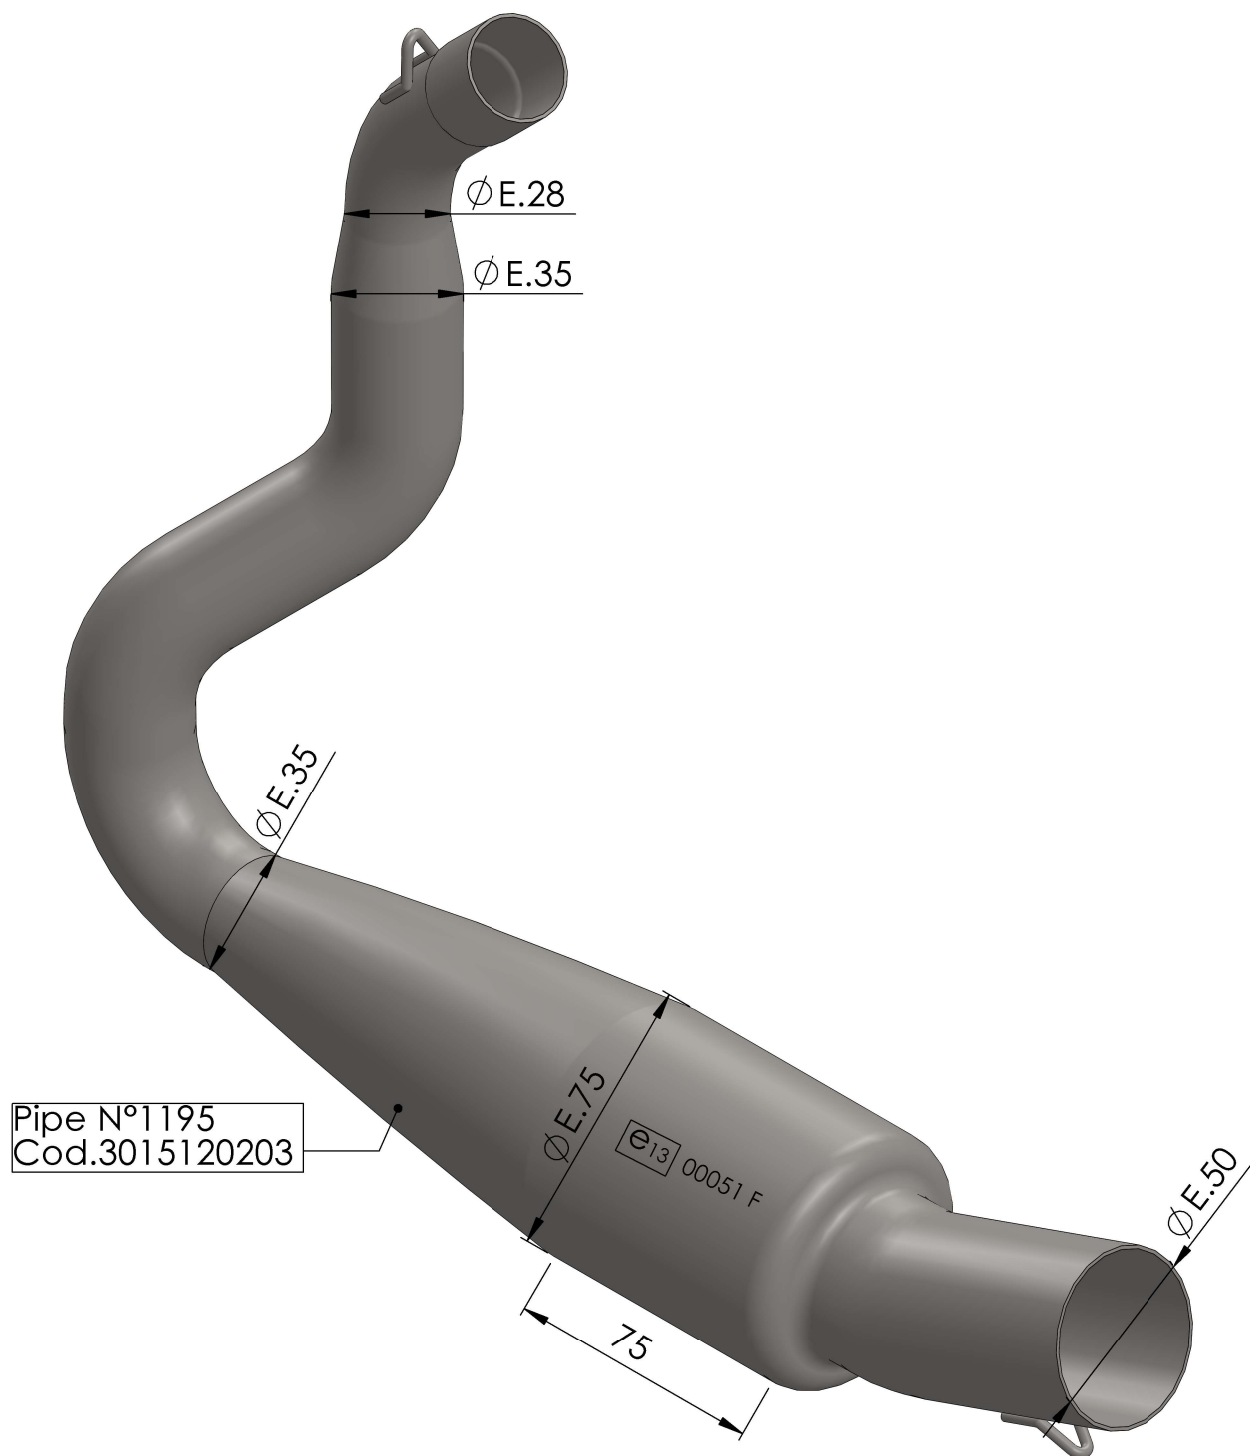

EU-APPROVED CATALYTIC CONVERTER MANIFOLD

ART. 16019

HONDA CB125R

SUITABLE FOR LEOVINCE ART 15120 - 15120K