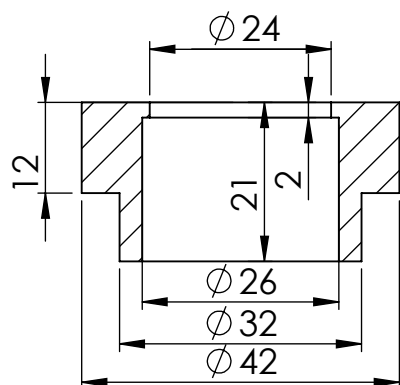

EU-APPROVED CATALYTIC CONVERTER MANIFOLD

S.s. Bushing
Cod.206459

S.s. Flange
Cod.205267

ART. 16021

YAMAHA MT-125 / YZF125

SUITABLE FOR LEOVINCE ART.14261EK-14262EK-14261E-14262E