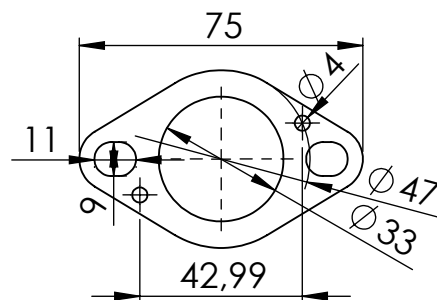

EU-APPROVED CATALYTIC CONVERTER MANIFOLD

S.s. Bushing
Cod.206459

S.s. Flange
Cod.205267

ART. 16021

YAMAHA MT-125 / YZF125

SUITABLE FOR LEOVINCE ART.14261EK-14262EK-14261E-14262E