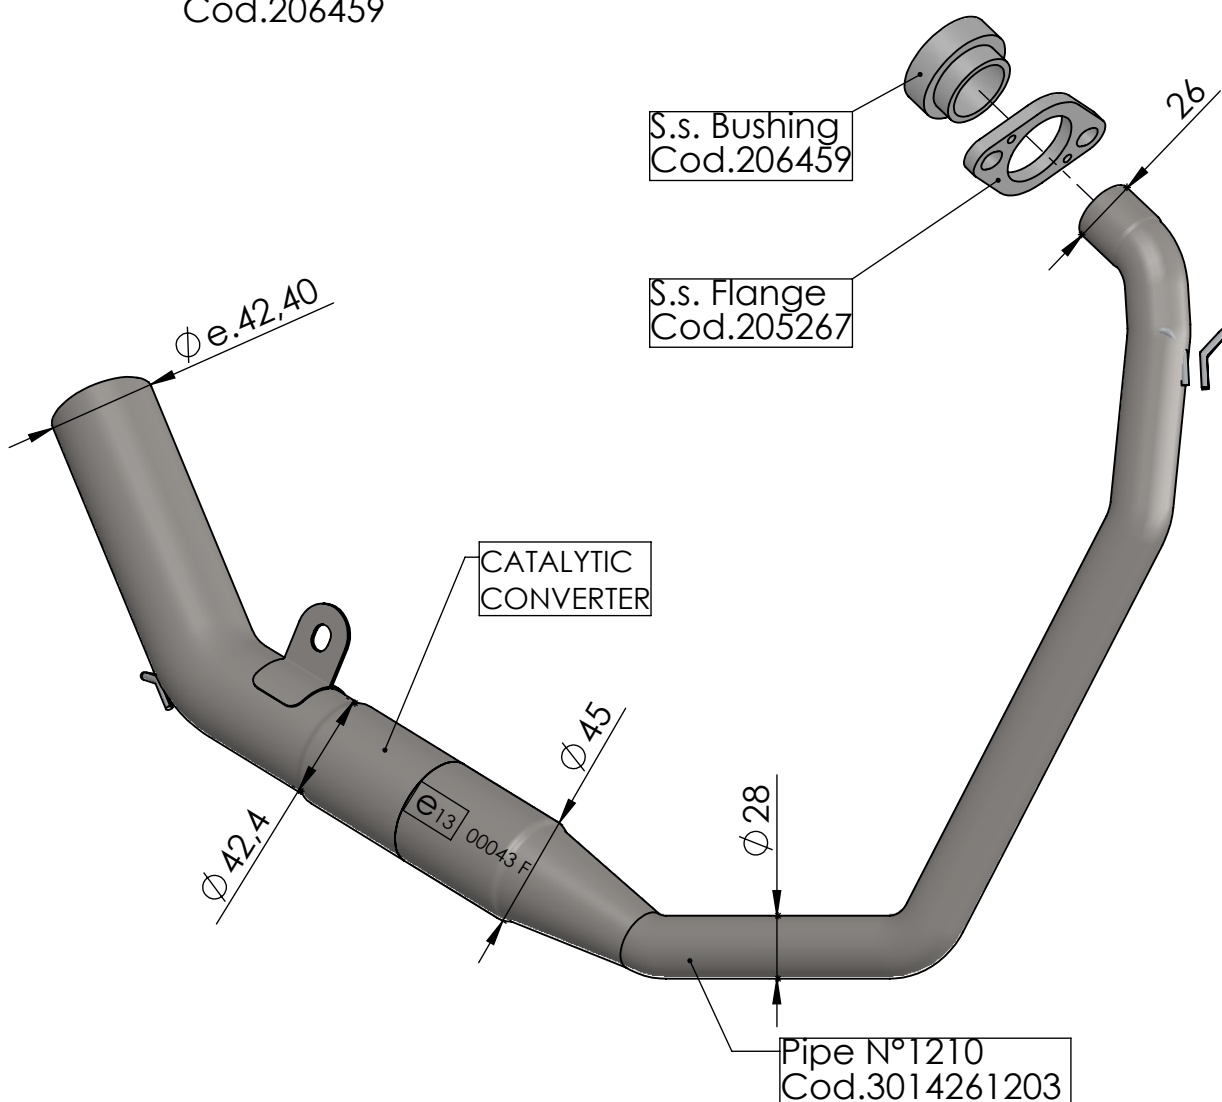

EU-APPROVED CATALYTIC CONVERTER MANIFOLD

S.s. Bushing
Cod.206459

S.s. Flange
Cod.205267

ART. 16021

YAMAHA MT-125 / YZF125

SUITABLE FOR LEOVINCE ART.14261EK-14262EK-14261E-14262E