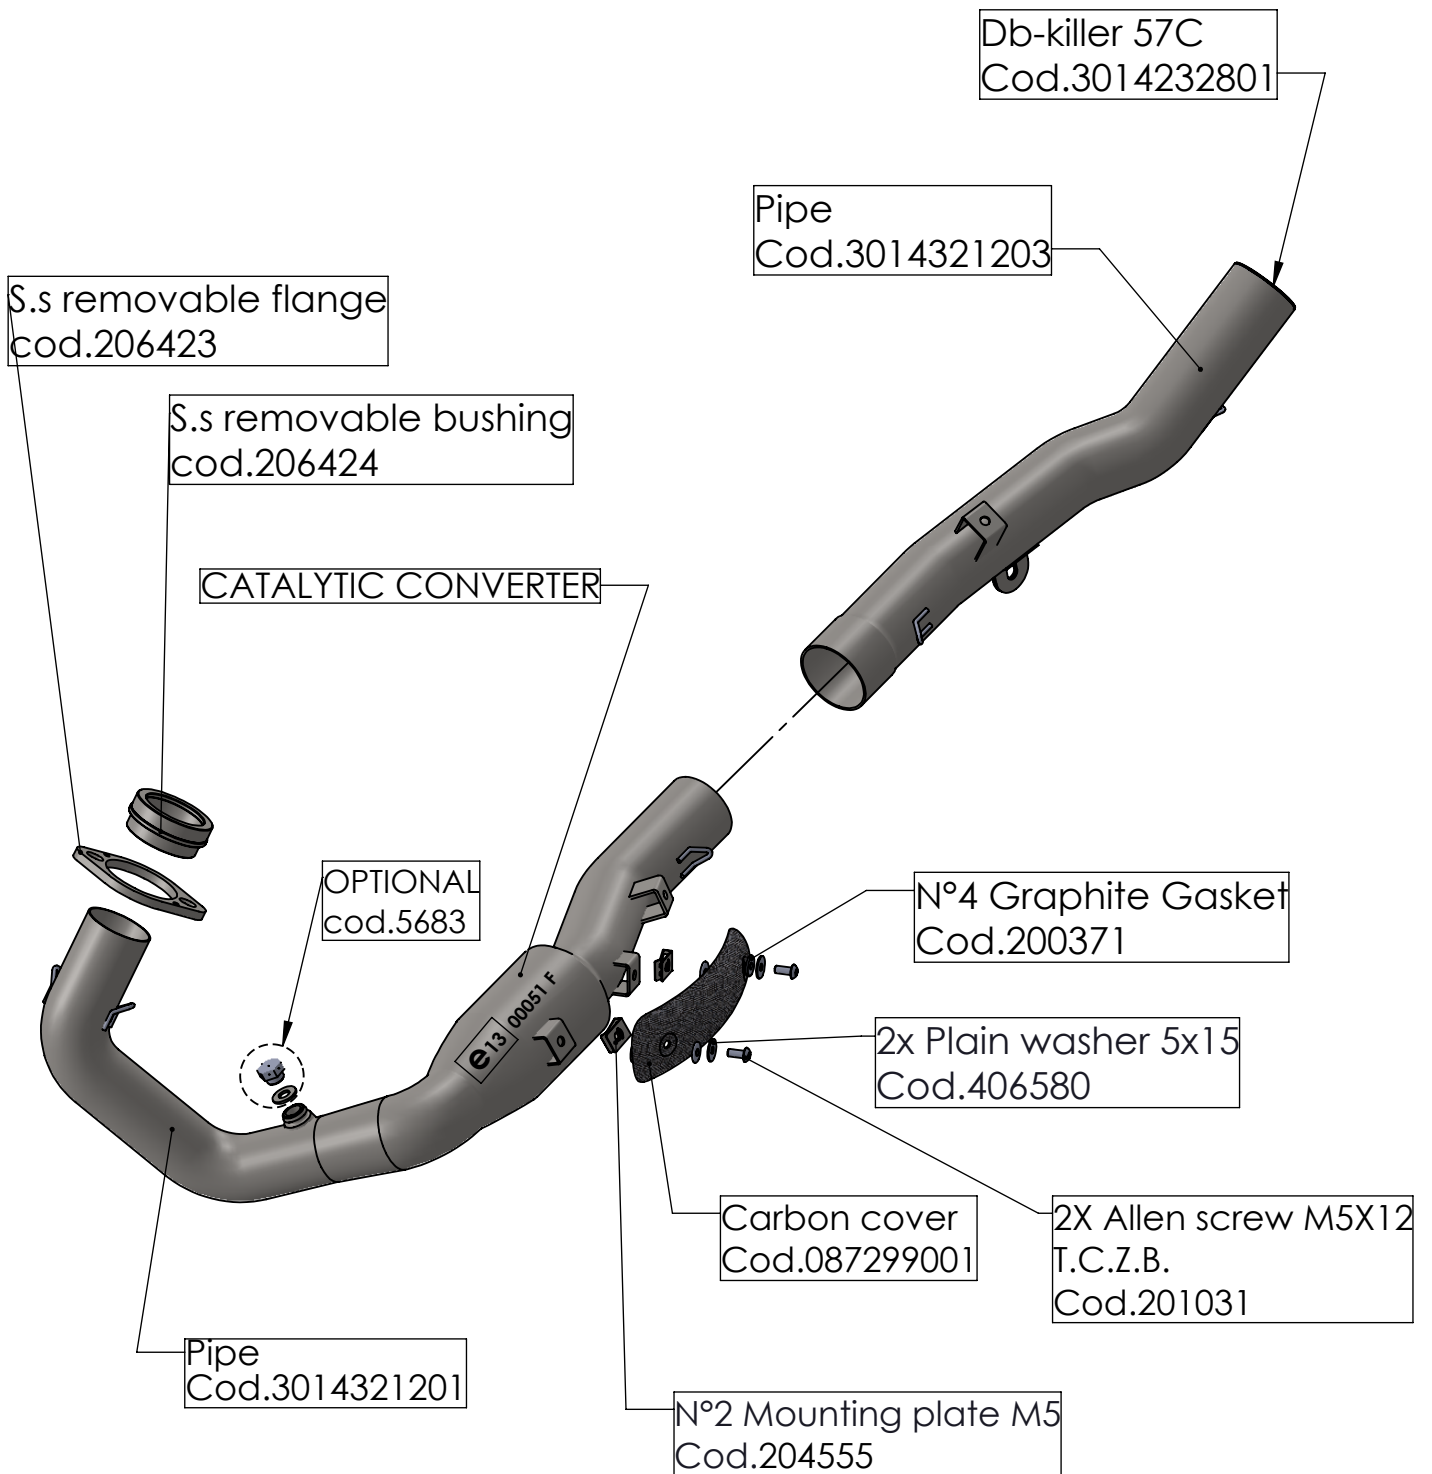

EU-APPROVED CATALYTIC CONVERTER MANIFOLD

ART. 16024

SUITABLE FOR LEOVINCE ART. 14321E - 14321EK

KTM 690 ENDURO R / 690 SMC R