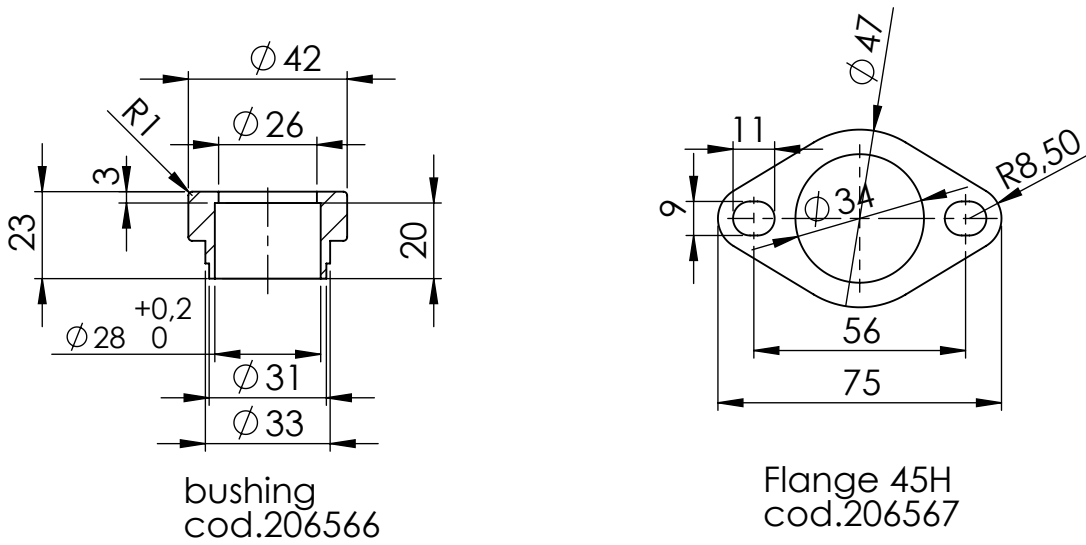

# EU- APPROVED CATALYTIC CONVERTER MANIFOLD

**ART. 16027**

YAMAHA 125 X-MAX

SUITABLE FOR LEOVINCE ART. 14323E-14323EK-14060-14060K