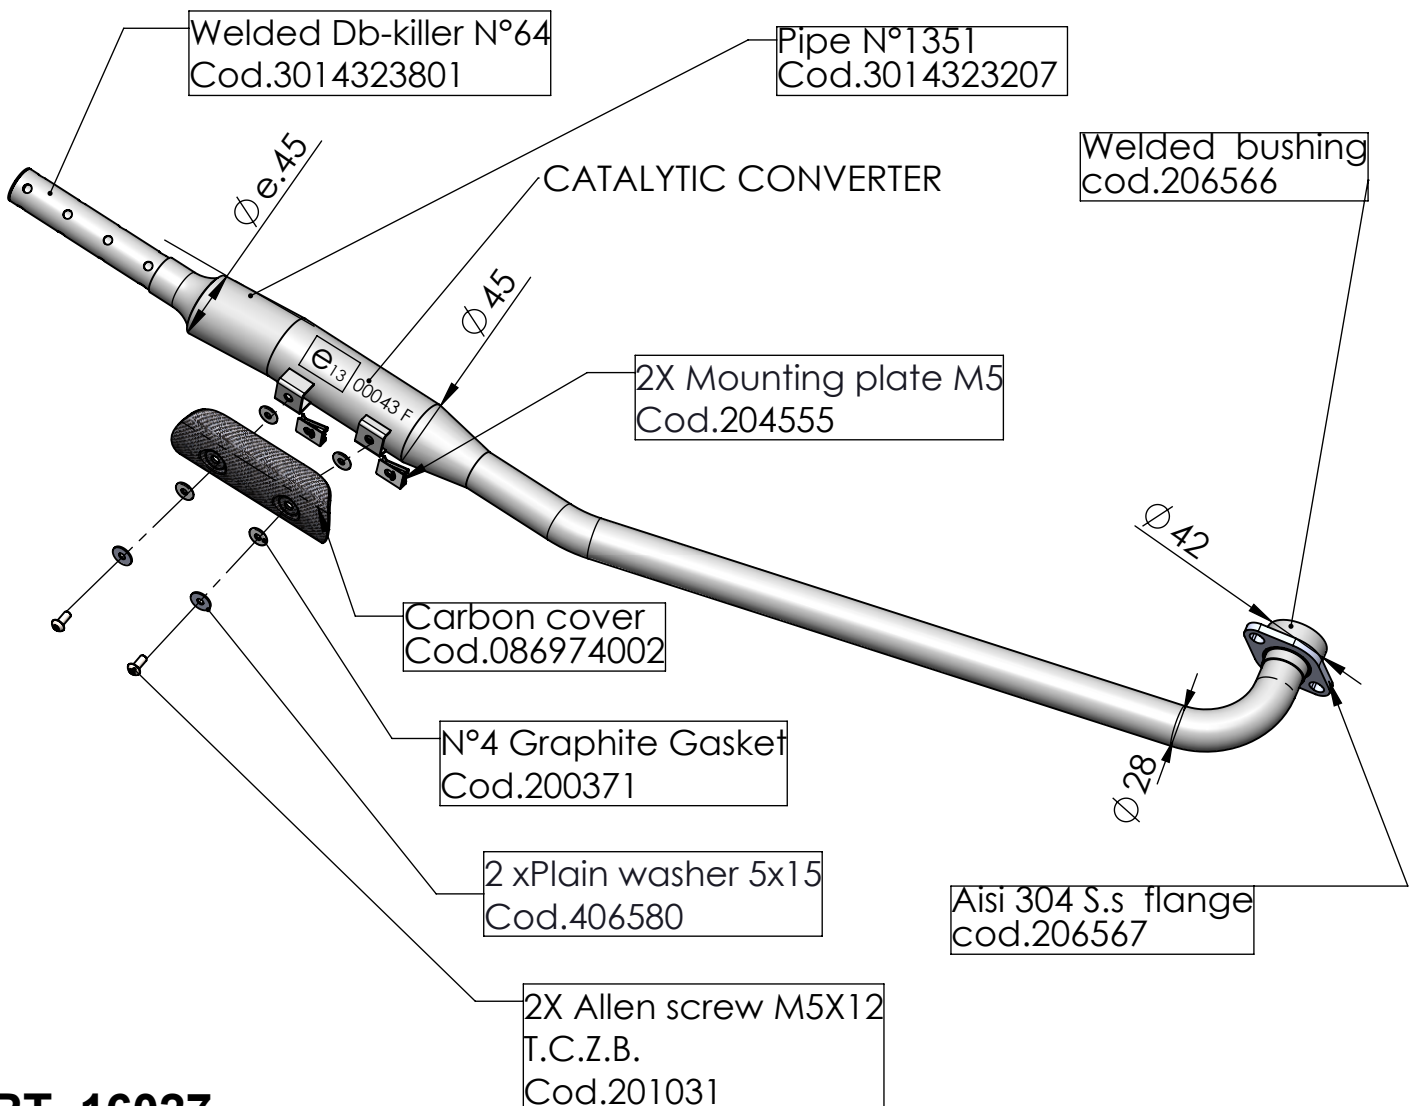

# EU- APPROVED CATALYTIC CONVERTER MANIFOLD

**ART. 16027**

YAMAHA 125 X-MAX

SUITABLE FOR LEOVINCE ART. 14323E-14323EK-14060-14060K