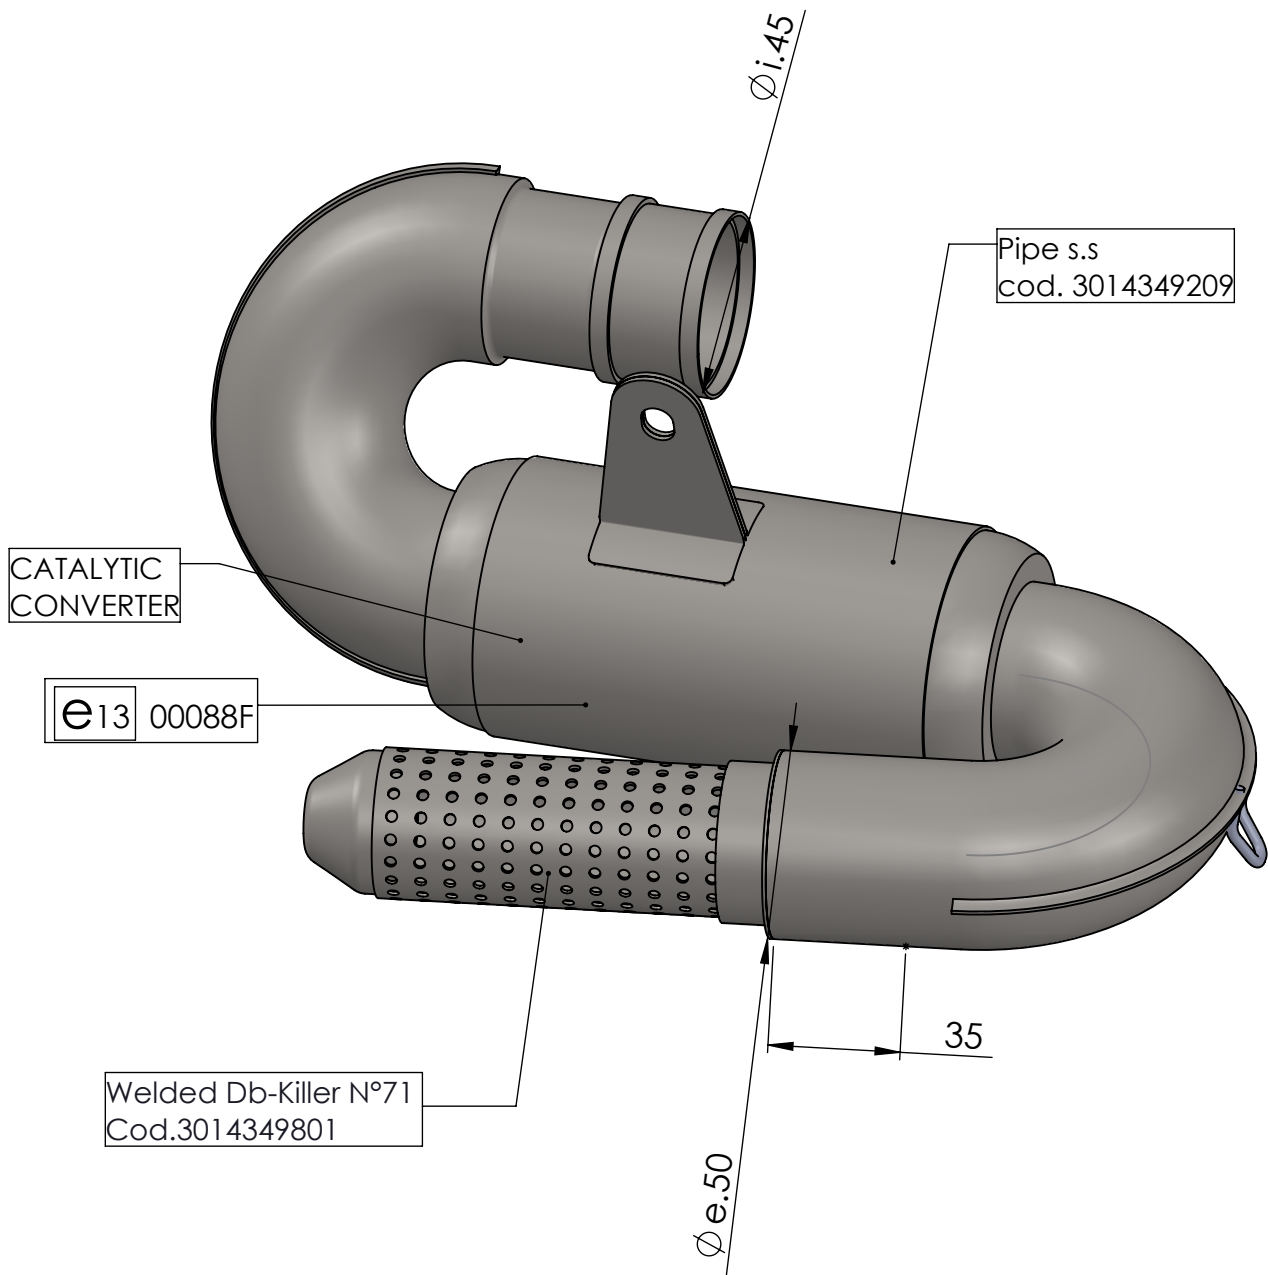

EU-APPROVED CATALYTIC CONVERTER MANIFOLD

ART. 16036

YAMAHA TRACER 7 / TRACER 7 GT

SUITABLE FOR LEOVINCE ART.14349E-14349EB-14350E-
14349EK-14349EBK-14350EK