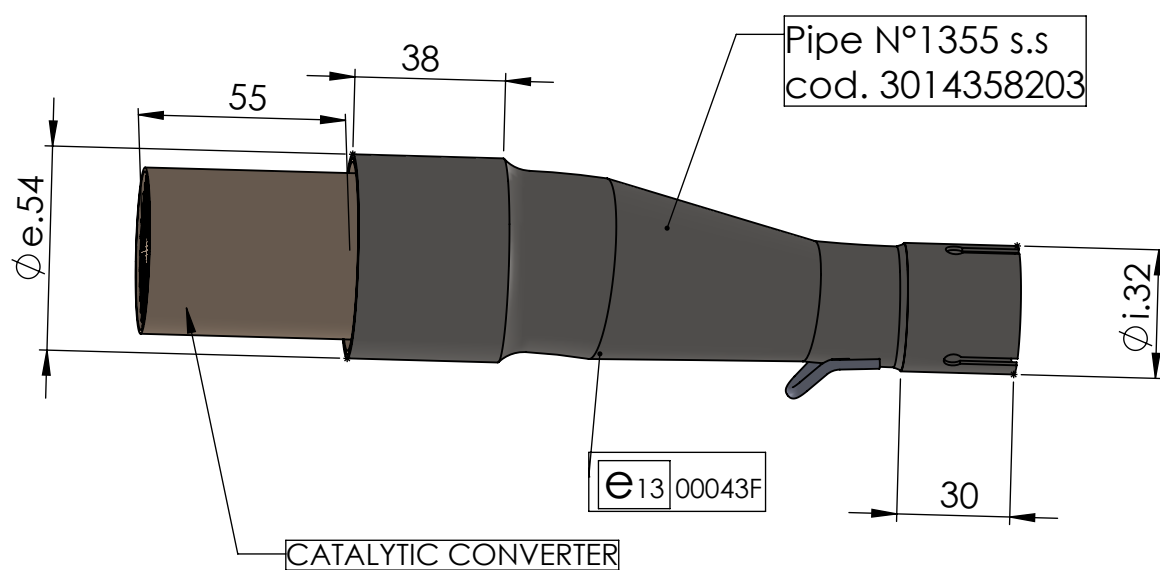

EU-APPROVED CATALYTIC CONVERTER MANIFOLD

ART. 16038

PIAGGIO VESPA GTS 125 / 150 i.e.

SUITABLE FOR LEOVINCE ART. 14358E-14358EK-14069-14069K