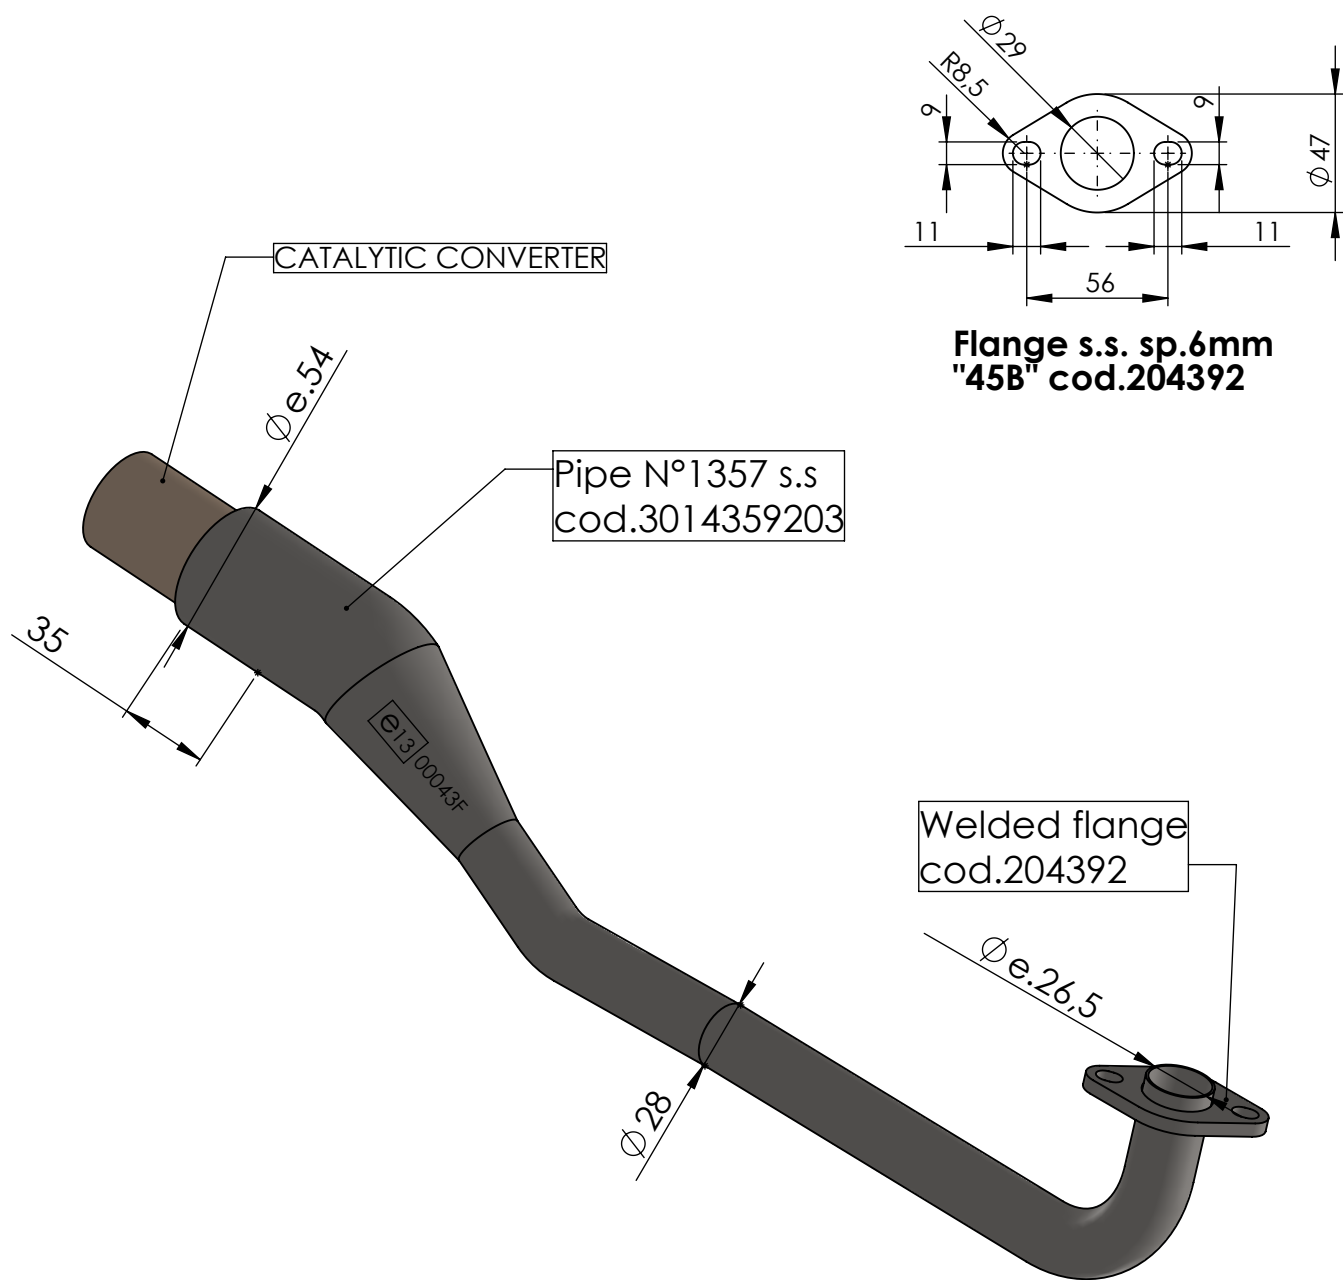

EU-APPROVED CATALYTIC CONVERTER MANIFOLD

ART.16039

YAMAHA NMAX 125 /155

SUITABLE FOR LEOVINCE ART. 14359E-14359EK-14070-14070K