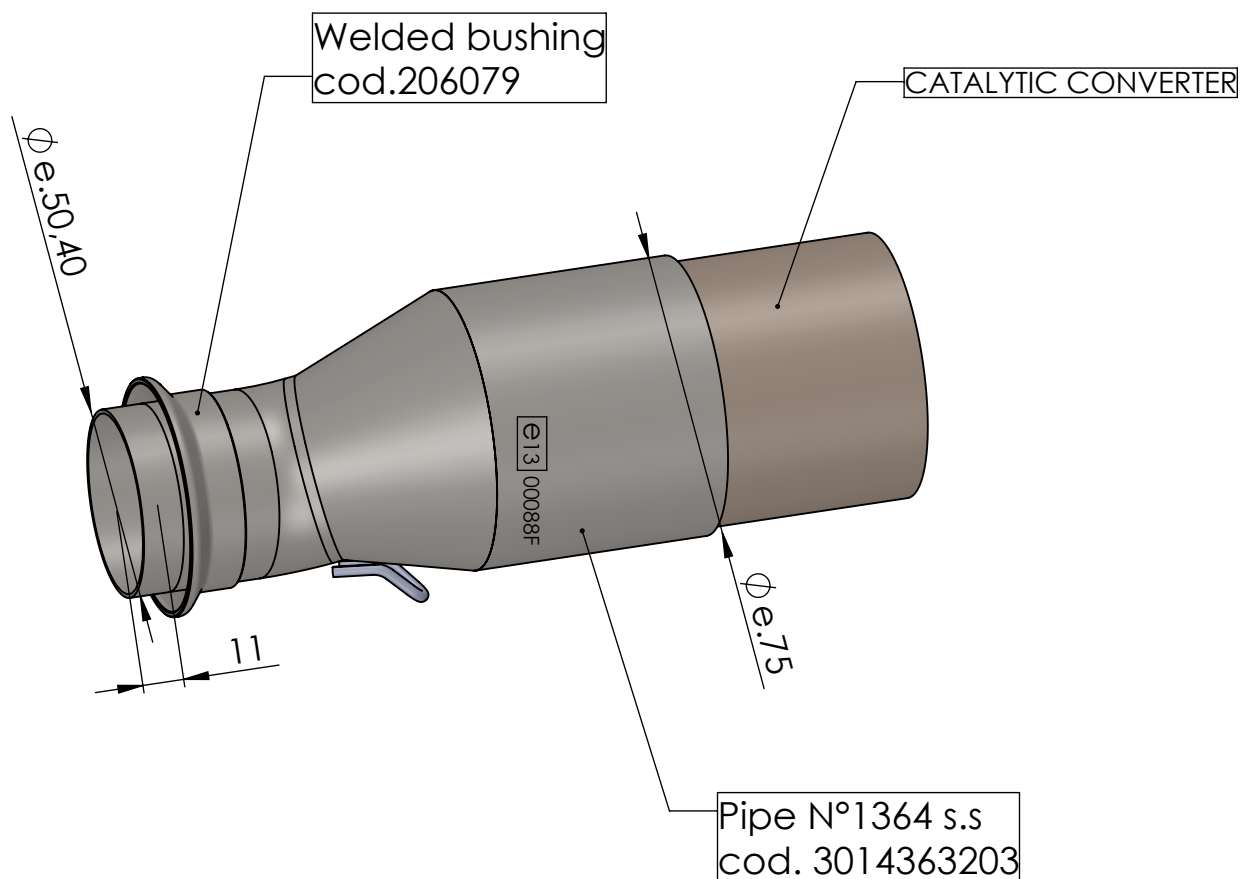

EU-APPROVED CATALYTIC CONVERTER MANIFOLD

ART. 16043

KTM 690 ENDURO R / 690 SMC R 690

SUITABLE FOR LEOVINCE ART. 14367E-14367EK-14072-14072K