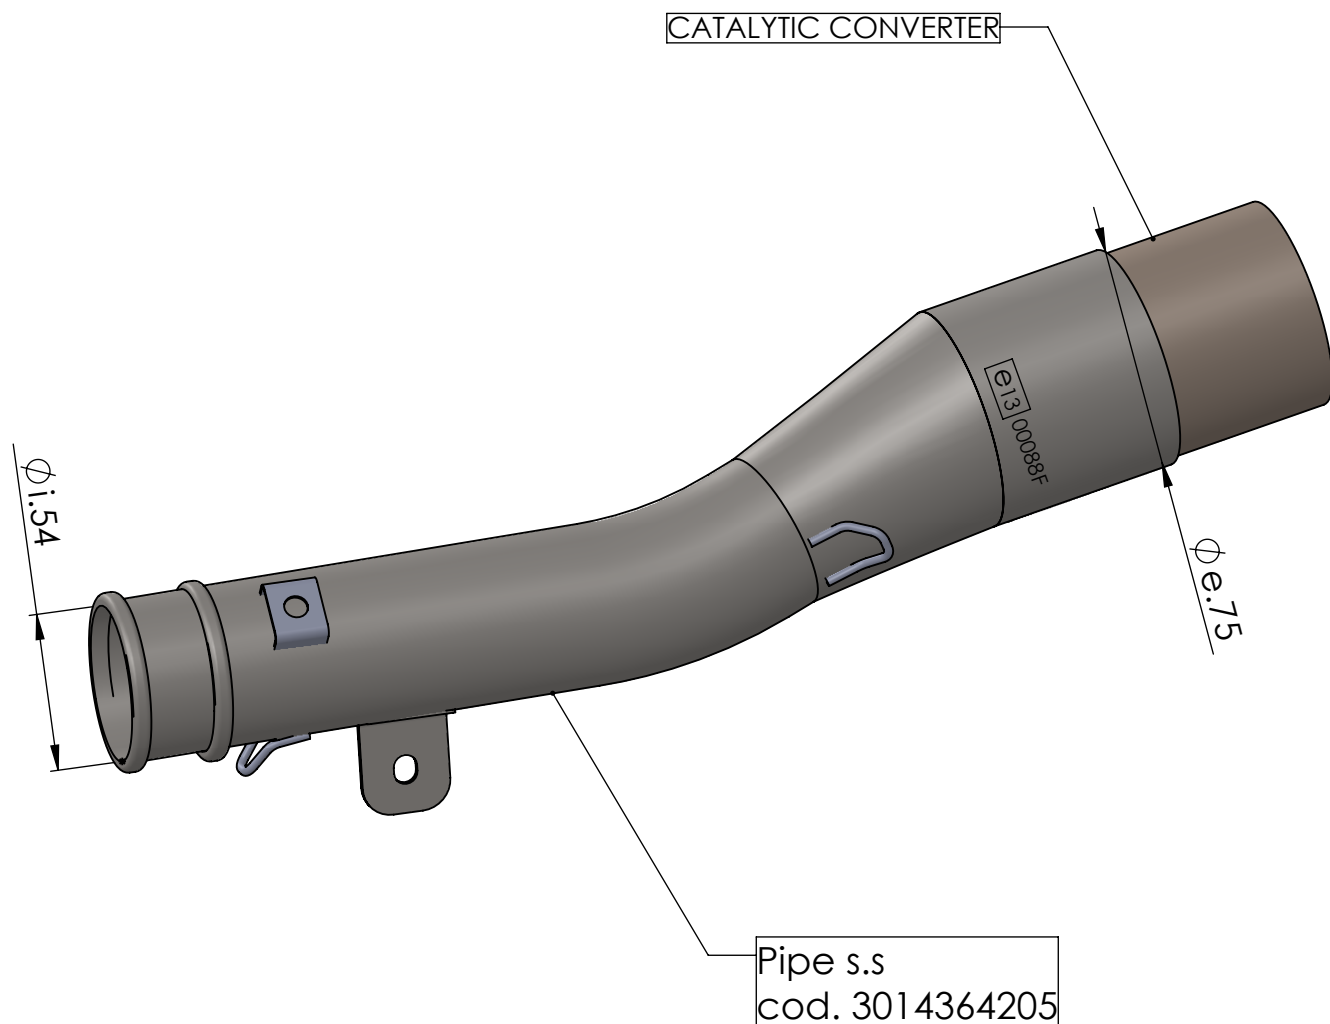

# EU-APPROVED CATALYTIC CONVERTER MANIFOLD

**ART. 16045**

KTM ENDURO R / 690 SMC R 690

SUITABLE FOR LEOVINCE ART. 14364E-14364EK-14073-14073K