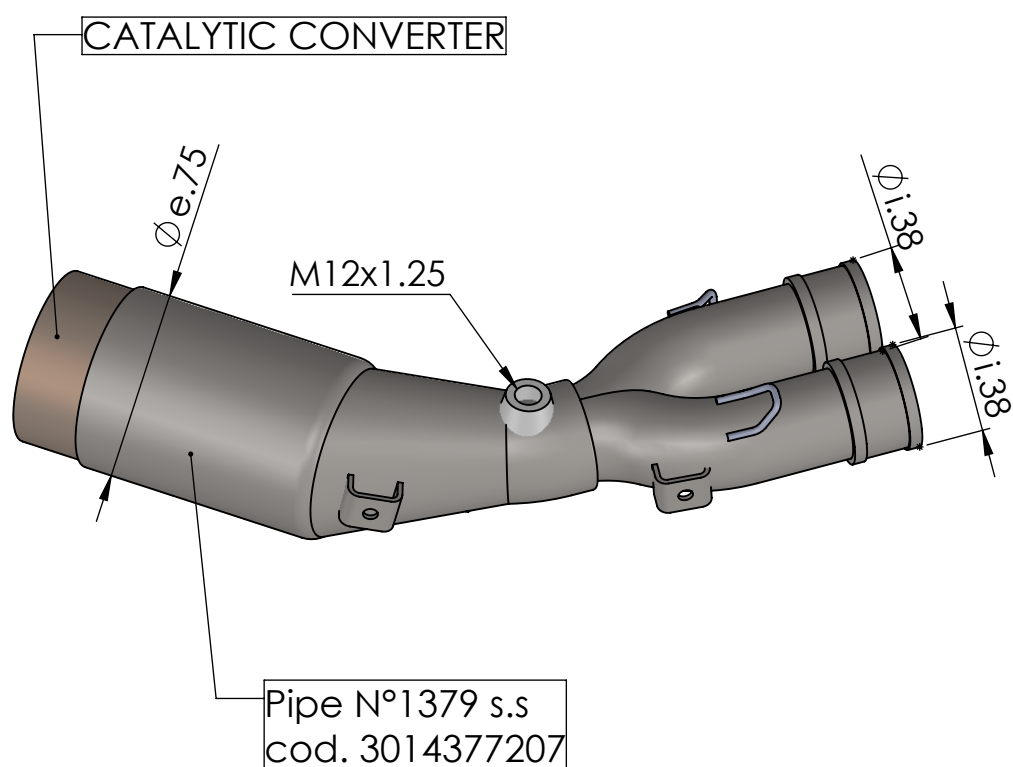

# EU- APPROVED CATALYTIC CONVERTER MANIFOLD

**ART. 16050**

SUZUKI V-STROM 650 / XT

SUITABLE FOR LEOVINCE ART.14377E-14377EK-14377EBK-14377EB