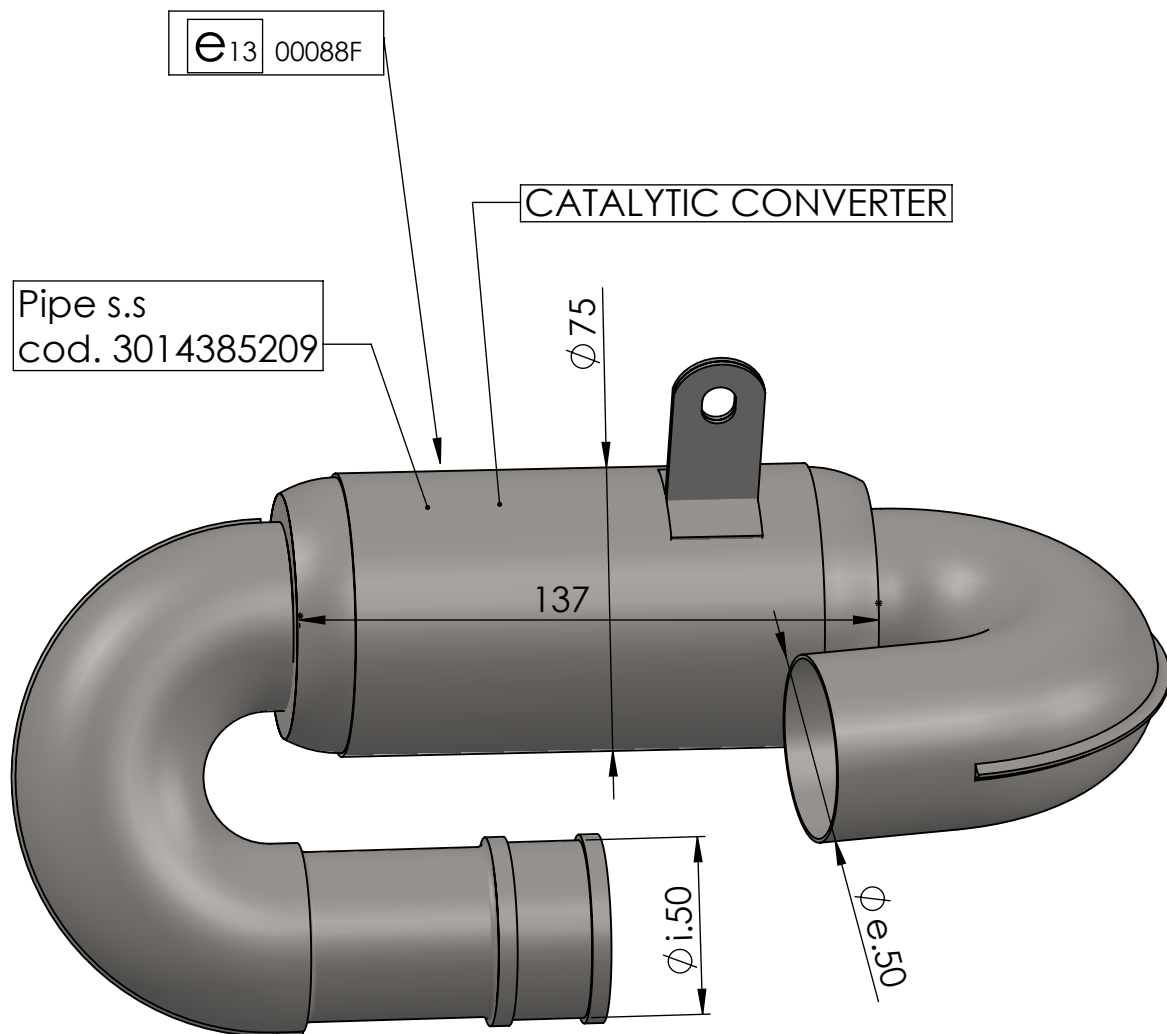

EU- APPROVED CATALYTIC CONVERTER MANIFOLD

ART. 16055

TRIUMPH TRIDENT 660 (also fits 35kW version)

SUITABLE FOR LEOVINCE ART.14385E-14385EB-14386E
14385EK-14385EBK-14386EK