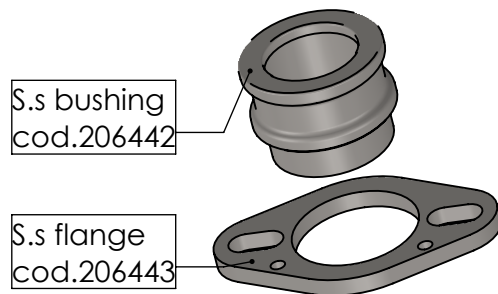

EU- APPROVED CATALYTIC CONVERTER MANIFOLD

**S.s. Bushing
Cod.206442**

**S.s. Flange
Cod.206443**

S.s bushing
cod.206442

S.s flange
cod.206443

ART. 16057

HONDA CB 125 R Neo Sports Café

SUITABLE FOR LEOVINCE ART.14390E-14390EB-14391E

14390EK-14390EBK-14391EK