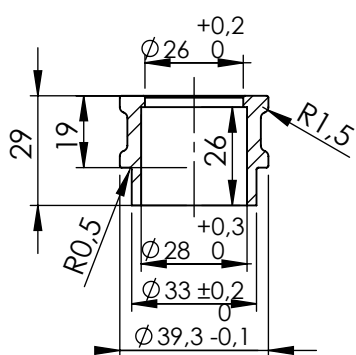

EU- APPROVED CATALYTIC CONVERTER MANIFOLD

**S.s. Bushing
Cod.206442**

**S.s. Flange
Cod.206443**

S.s bushing
cod.206442

S.s flange
cod.206443

ART. 16057

HONDA CB 125 R Neo Sports Café

SUITABLE FOR LEOVINCE ART.14390E-14390EB-14391E

14390EK-14390EBK-14391EK