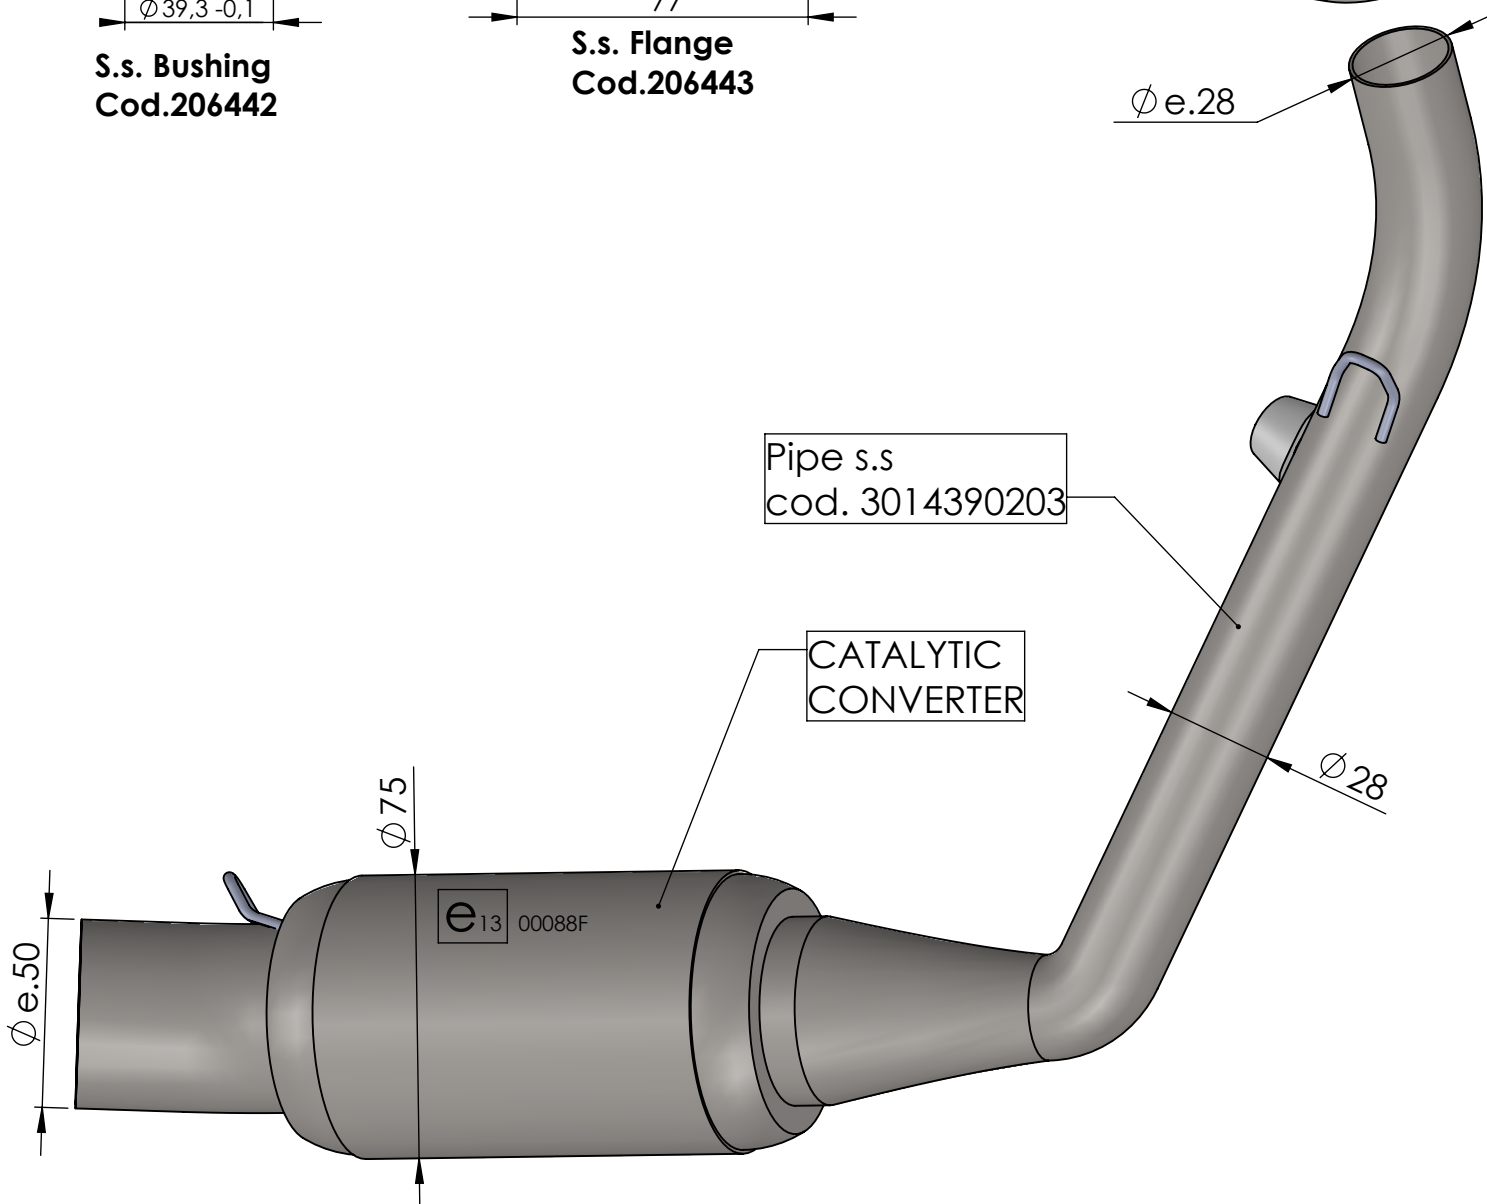

EU- APPROVED CATALYTIC CONVERTER MANIFOLD

**S.s. Bushing
Cod.206442**

**S.s. Flange
Cod.206443**

S.s bushing
cod.206442

S.s flange
cod.206443

ART. 16057

HONDA CB 125 R Neo Sports Café

SUITABLE FOR LEOVINCE ART.14390E-14390EB-14391E

14390EK-14390EBK-14391EK