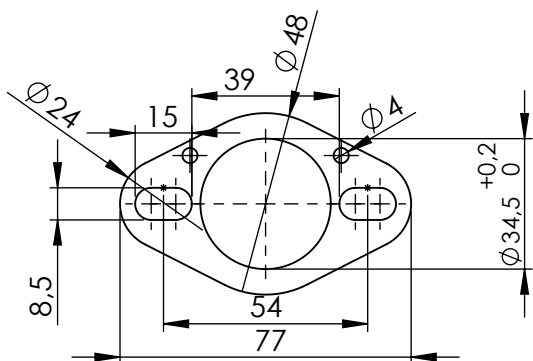

EU- APPROVED CATALYTIC CONVERTER MANIFOLD

**S.s. Bushing
Cod.206442**

**S.s. Flange
Cod.206443**

S.s bushing
cod.206442

S.s flange
cod.206443

ART. 16057

HONDA CB 125 R Neo Sports Café

SUITABLE FOR LEOVINCE ART.14390E-14390EB-14391E

14390EK-14390EBK-14391EK