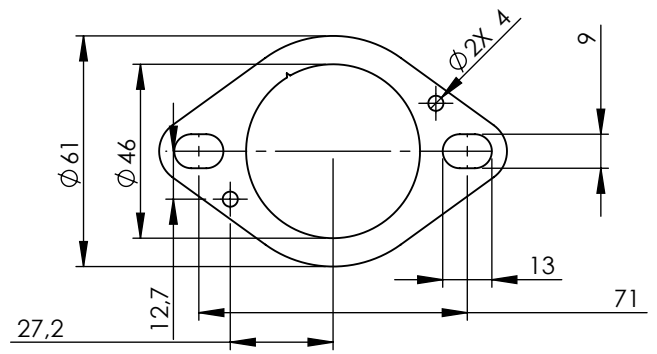

**Bushing s.s.
cod.206697**

**Flange s.s. sp.5mm
cod.206412**

ART. 80022

KTM 390 ADVENTURE - KTM DUKE 390
HUSQVARNA SVARTPILEN / VITPILEN 401

(COMPATIBLE BOTH WITH STOCK EXHAUST AND LEOVINCE
SLIP-ON ART.15242-15242B-15242C-15126-14346E-14346EB-14347E)

HEADER PIPE - STAINLESS STEEL