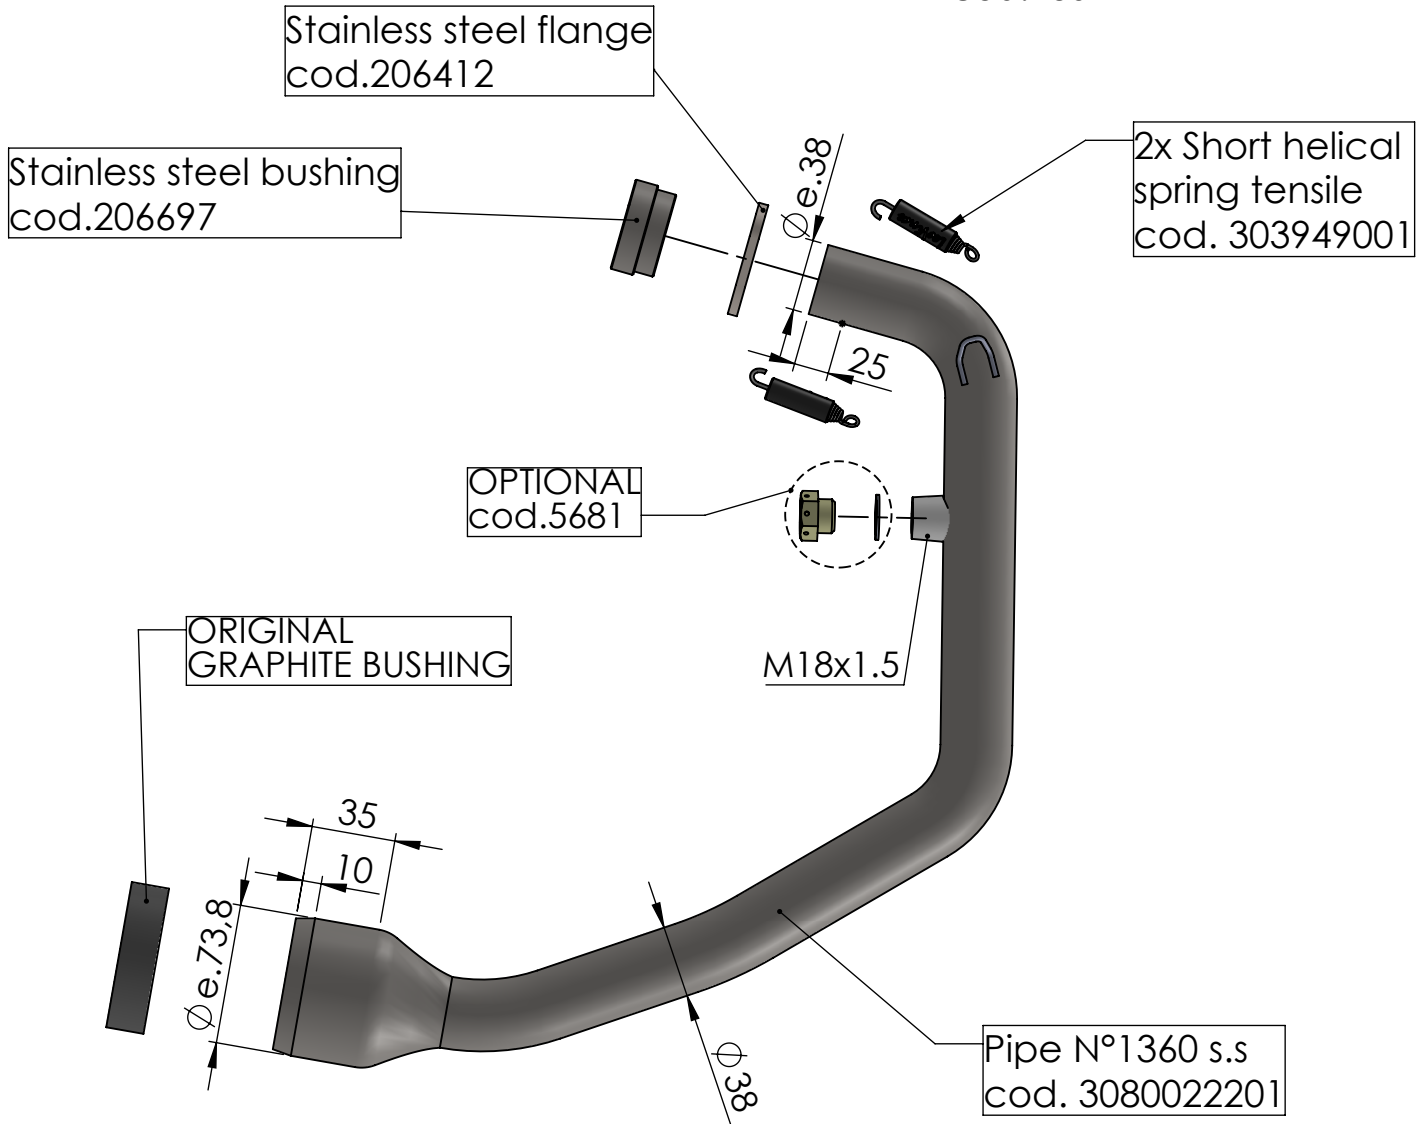

**Bushing s.s.
cod.206697**

**Flange s.s. sp.5mm
cod.206412**

ART. 80022

KTM 390 ADVENTURE - KTM DUKE 390
HUSQVARNA SVARTPILEN / VITPILEN 401

(COMPATIBLE BOTH WITH STOCK EXHAUST AND LEOVINCE
SLIP-ON ART.15242-15242B-15242C-15126-14346E-14346EB-14347E)

HEADER PIPE - STAINLESS STEEL