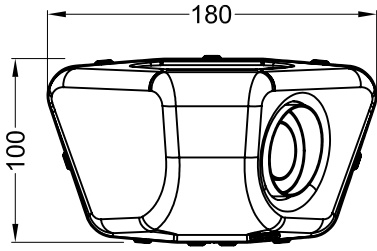

VISTA DA "A"

KAWASAKI ER-6 N/F i.e. ('06/'10)
KAWASAKI VERSYS 650 i.e. ('07/'10)

Art.8242

*Slip-on SBK UNDERBODY – Passaggio STANDARD
 OMOLOGATO "EVOLUTION II"*