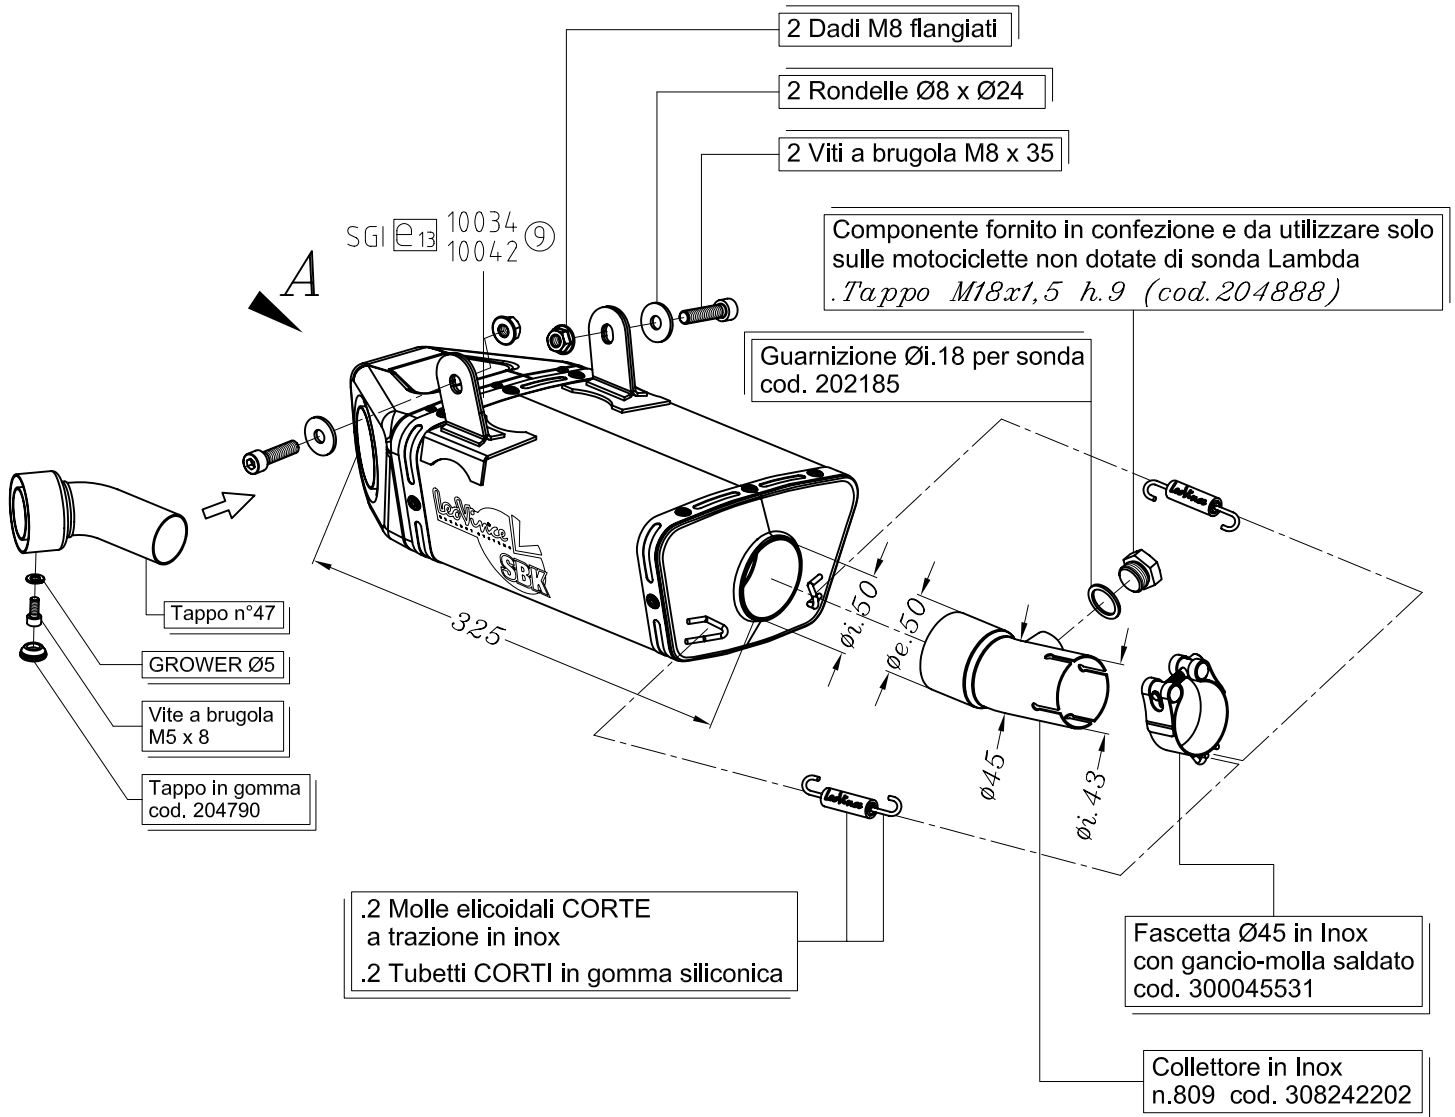

VISTA DA "A"

KAWASAKI ER-6 N/F i.e. ('06/'10)
KAWASAKI VERSYS 650 i.e. ('07/'10)

Art.8242

*Slip-on SBK UNDERBODY – Passaggio STANDARD
 OMOLOGATO "EVOLUTION II"*