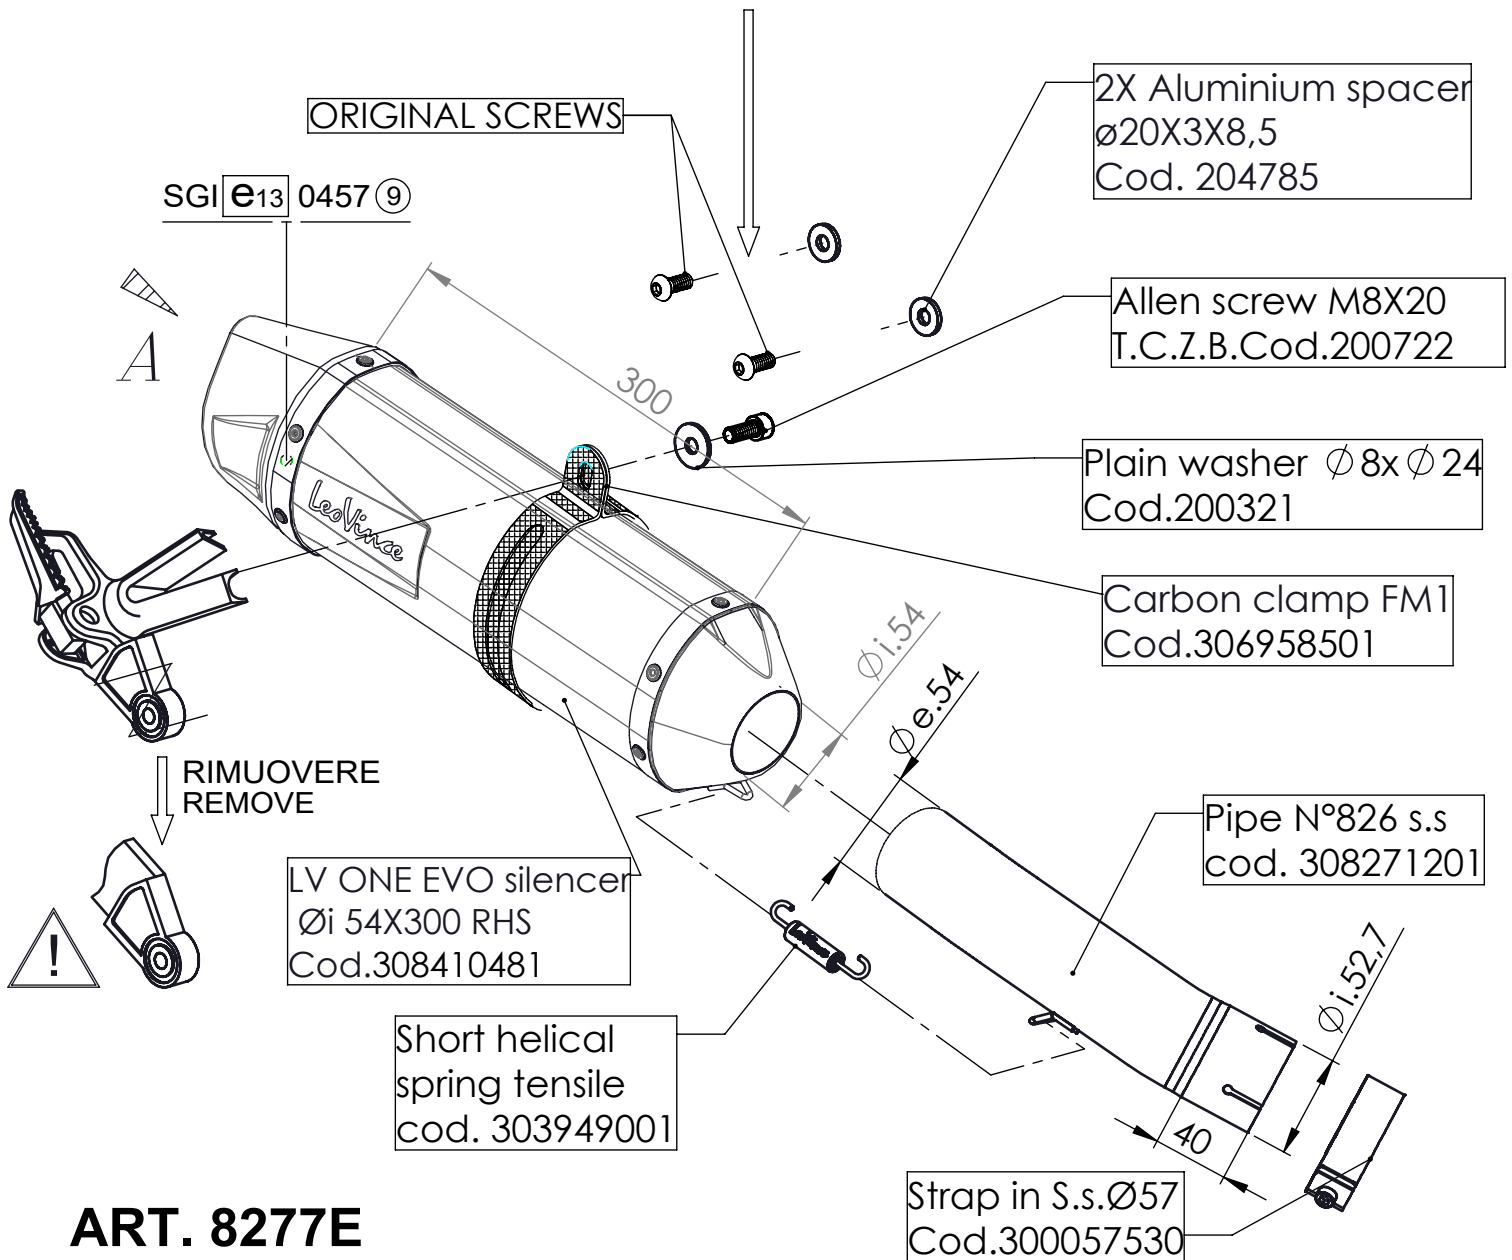

_Fits with original centre stande

_In order to install LeoVince exhaust, first remove the bracket holding up the original muffler and which is bolted to the passenger's right hand footpeg with screws (as show in the drawing).

PEDANA PASSEGGERO DX
PASSENGER'S R.H. FOOTBOARD

ART. 8277E

YAMAHA FZ8 i.e / YAMAHA FAZER 8 i.e

SLIP-ON - LV ONE EVO - STAINLESS STEEL - APPROVED