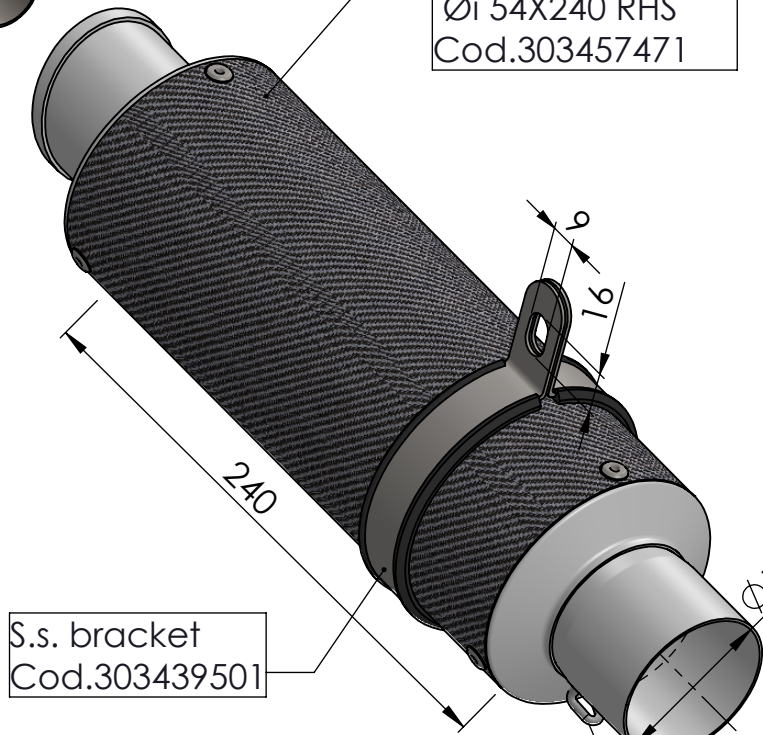

Db-killer \varnothing 22 mm
Cod.303430801

Gp corsa Carbon
 \varnothing i 54X240 RHS
Cod.303457471

③ ADAPTER KIT

Tube \varnothing E.54X35
Cod.204484

S.s. bracket
Cod.303439501

Cone
 \varnothing E45x \varnothing E52x \varnothing E31x84
Cod.083439016

Short helical spring
tensile
Cod.303949001

Hook for spring \varnothing 3
Cod.084751003

ART. 9736

MUFFLER KIT - GP CORSA - CARBON