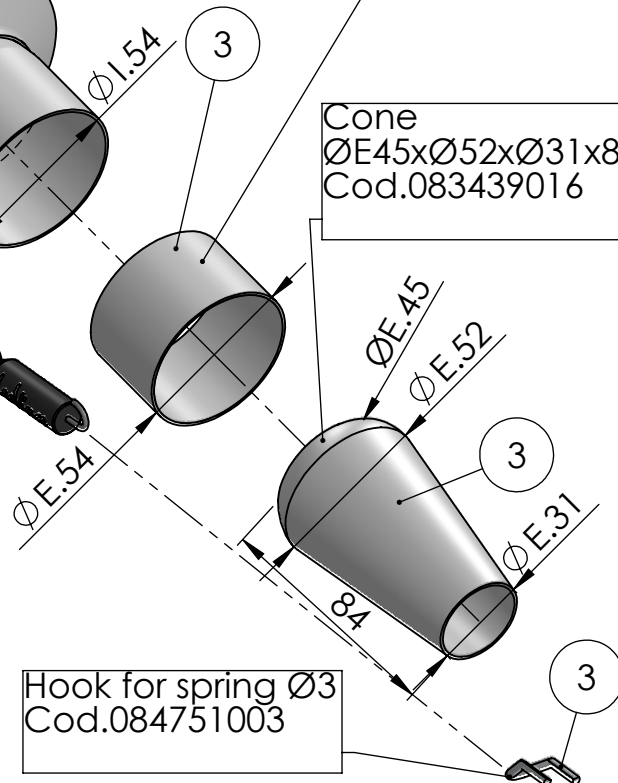

Db-killer \varnothing 22 mm
Cod.303430801

Gp corsa Carbon
 \varnothing i 54X240 RHS
Cod.303457471

③ ADAPTER KIT

Tube \varnothing E.54X35
Cod.204484

S.s. bracket
Cod.303439501

Cone
 \varnothing E45x \varnothing E52x \varnothing E31x84
Cod.083439016

Short helical spring
tensile
Cod.303949001

Hook for spring \varnothing 3
Cod.084751003

ART. 9736

MUFFLER KIT - GP CORSA - CARBON