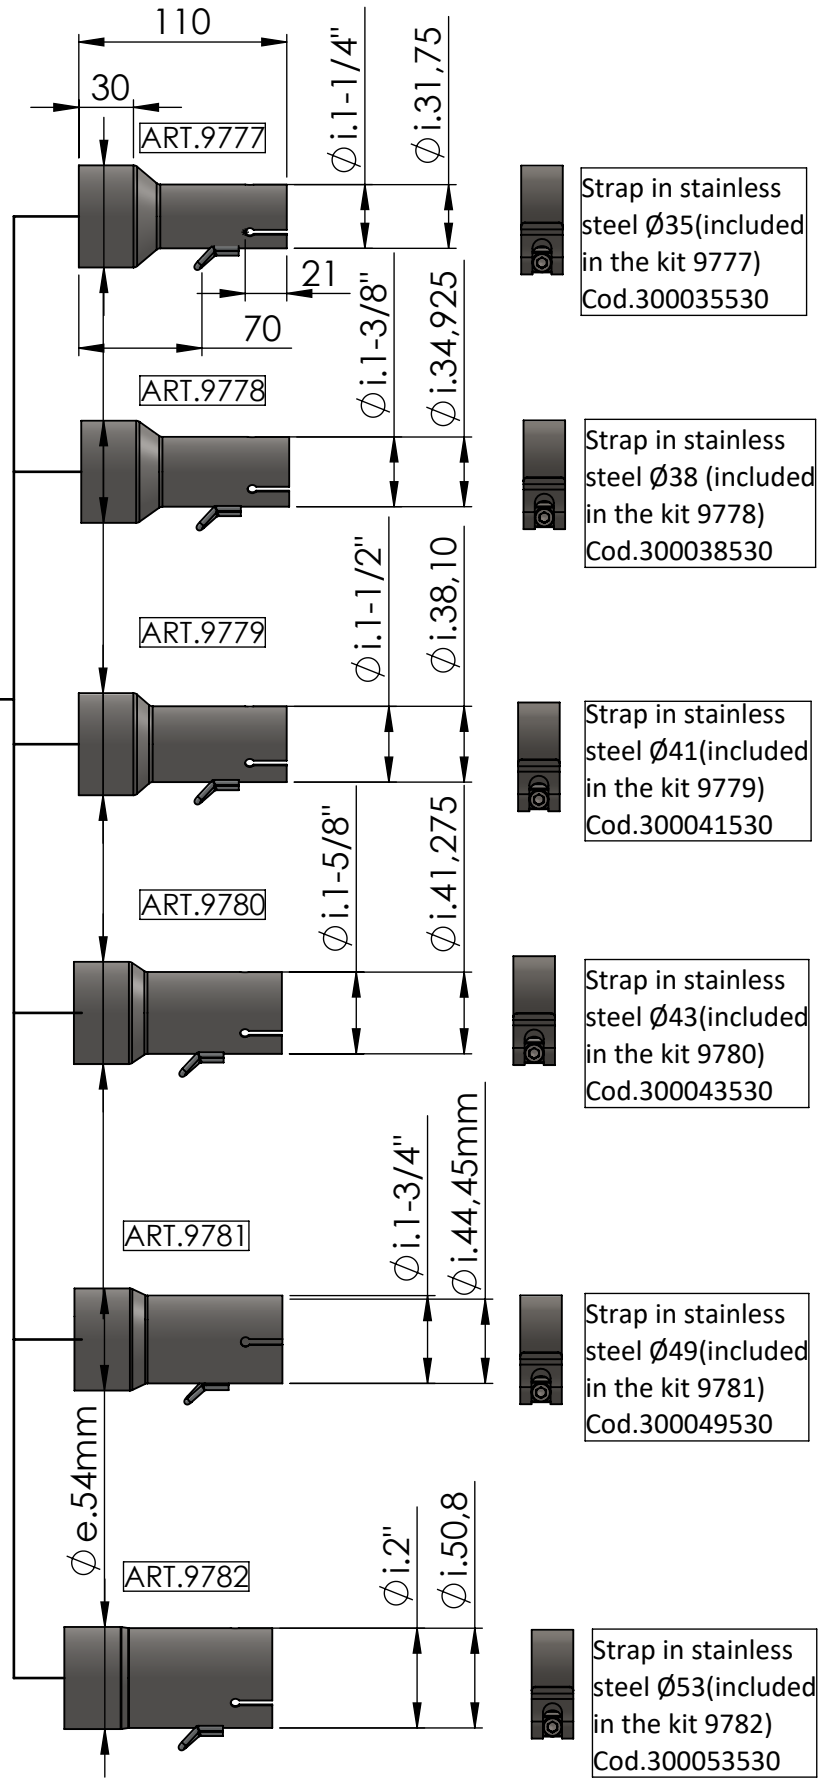

# STAINLESS STEEL EXHAUST INLET FOR

LV-10 - LV-10 BLACK - LV-10 CARBON - LV-10 TITANIUM  
 GP CORSA - GP CORSA EVO - GP CORSA MATTE (  $\varnothing$  54 )

LV-10 / BLACK / TITANIUM / CARBON

GP CORSA

GP CORSA EVO

GP CORSA MATTE

1x Short helical spring  
 tensile (included)  
 Cod.303949001

$\varnothing$  i.54mm -  $\varnothing$  i.2-1/8"

**SILENCER NOT INCLUDED  
 IN THE KIT**

**ART. 9777-9778-9779-9780-9781-9782**