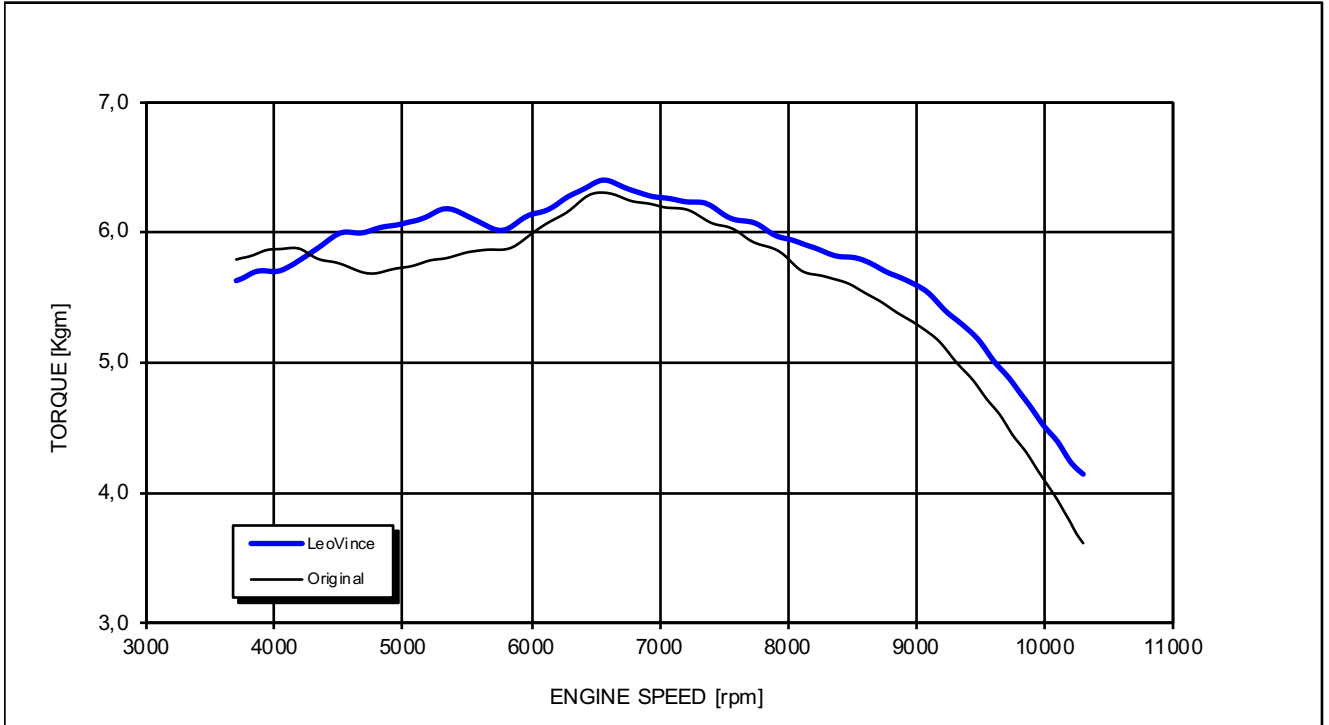

YAMAHA XSR 700

*Racing configuration

Test conditions:

997 mBar
19 °C

Reference conditions:

1013 mBar
20 °C