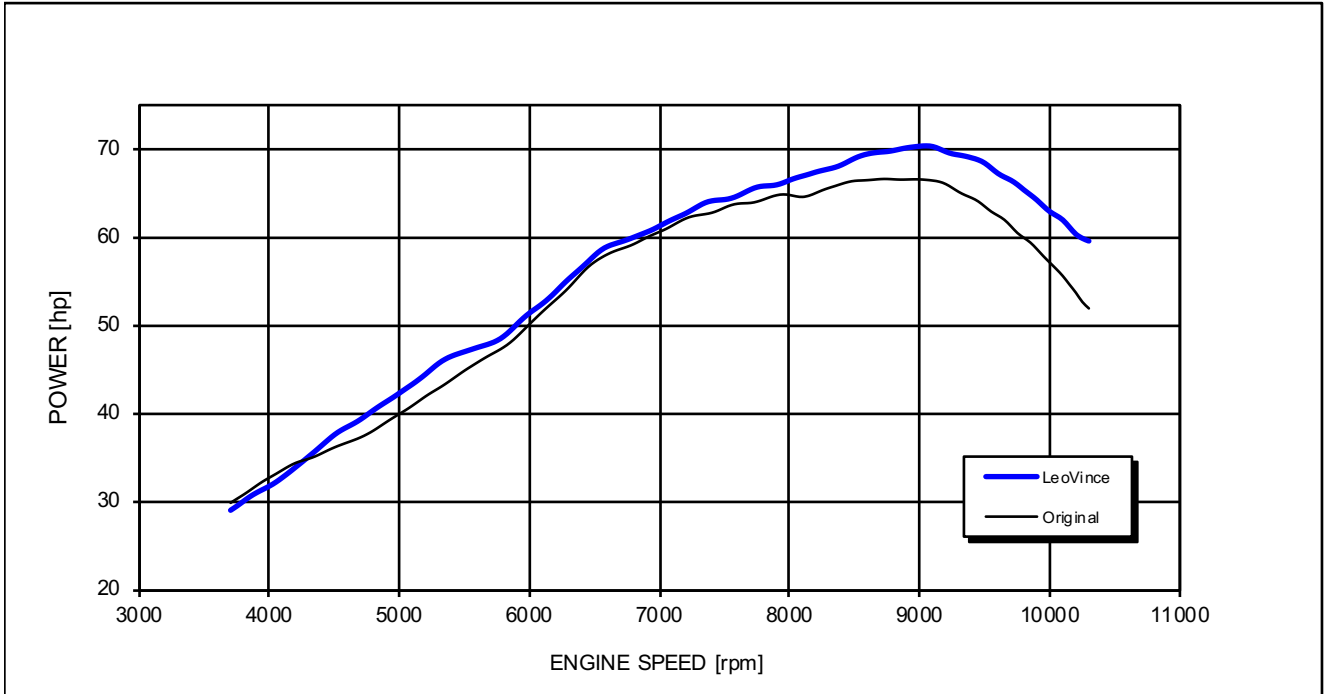

YAMAHA XSR 700

*Racing configuration

Test conditions:

997 mBar
19 °C

Reference conditions:

1013 mBar
20 °C