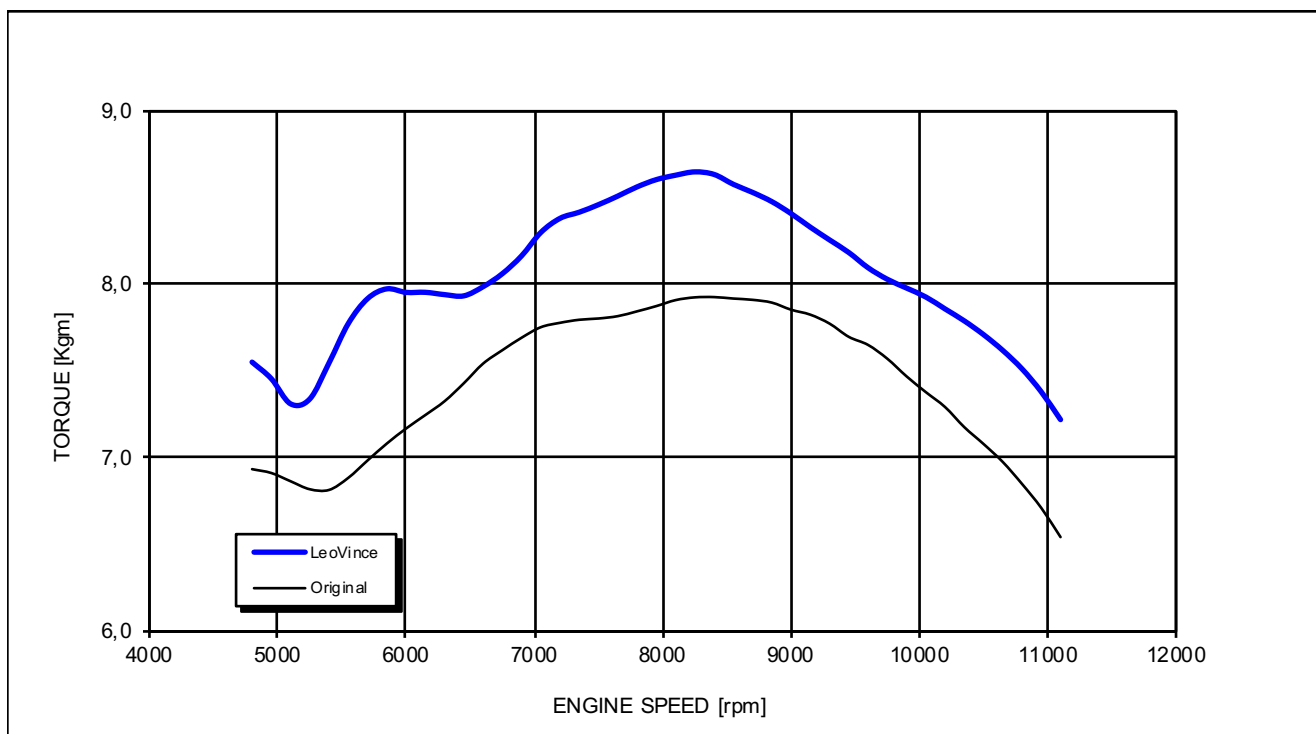

YAMAHA MT-09 TRACER GT/FJ-09 GT

*Racing configuration

Test conditions:

997 mBar
19 °C

Reference conditions:

1013 mBar
20 °C