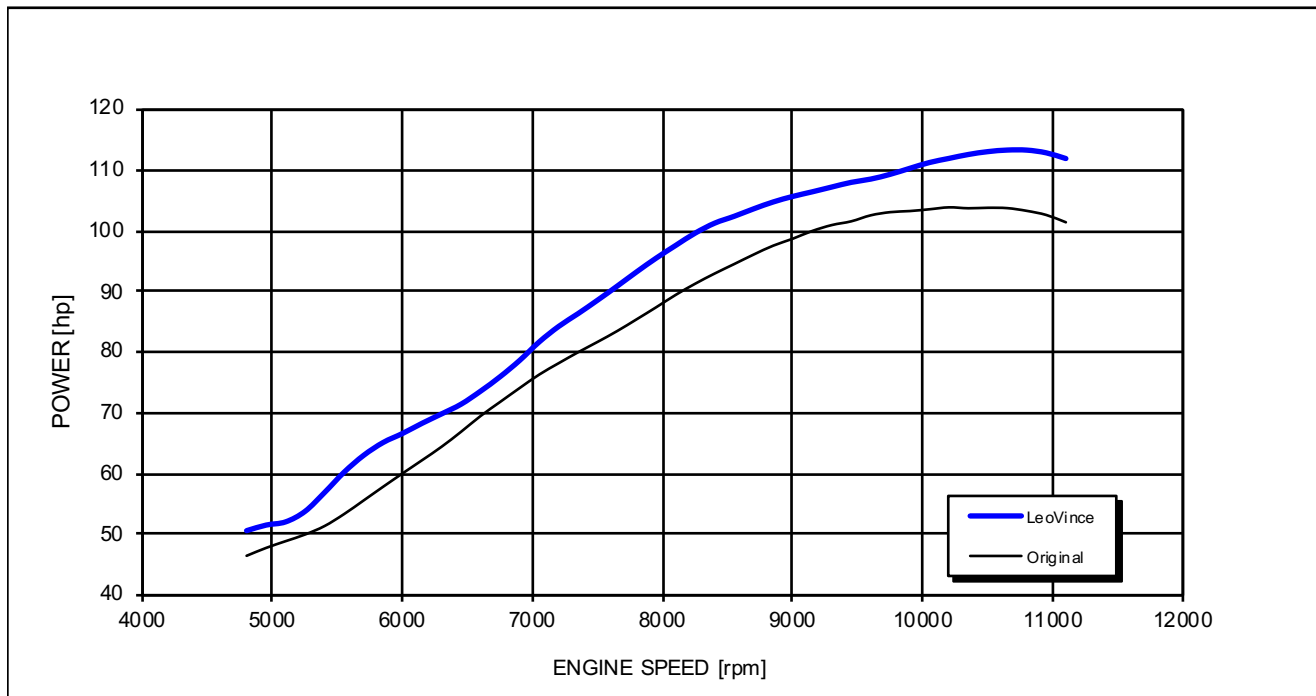

YAMAHA MT-09 TRACER GT/FJ-09 GT

*Racing configuration

Test conditions:

997 mBar
19 °C

Reference conditions:

1013 mBar
20 °C