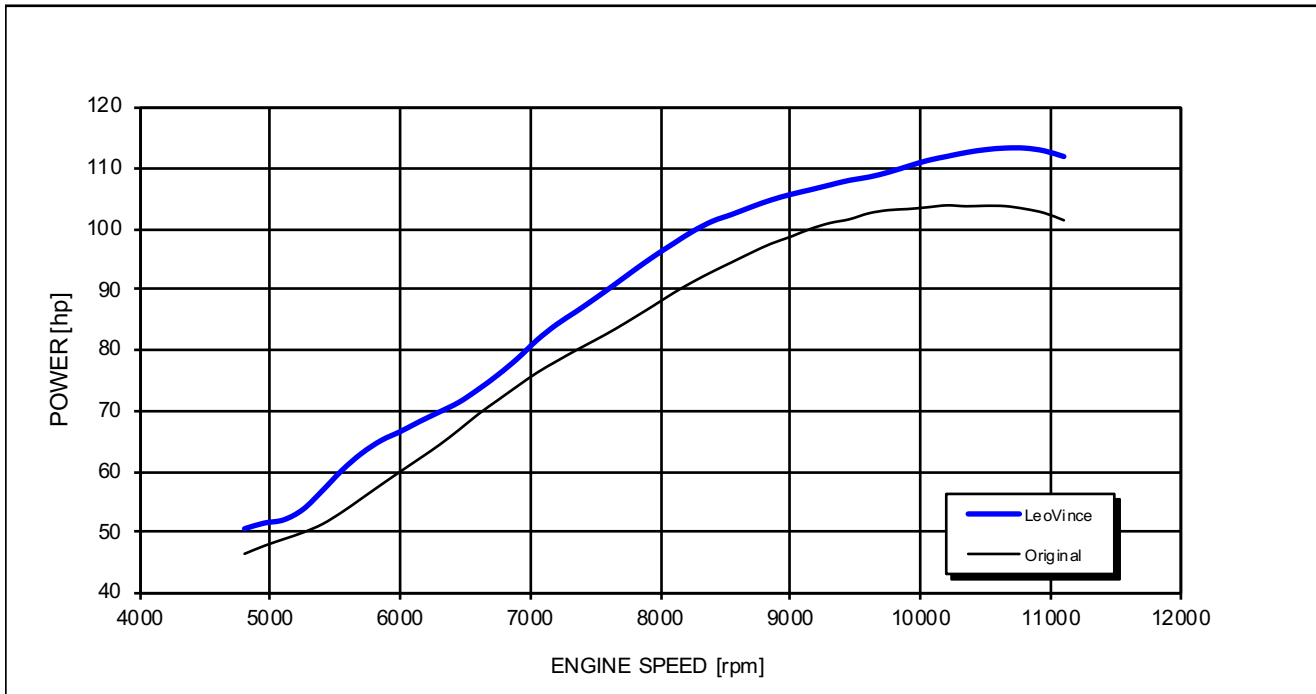

*Racing configuration

Test conditions:

997 mBar
19 °C

Reference conditions:

1013 mBar
20 °C