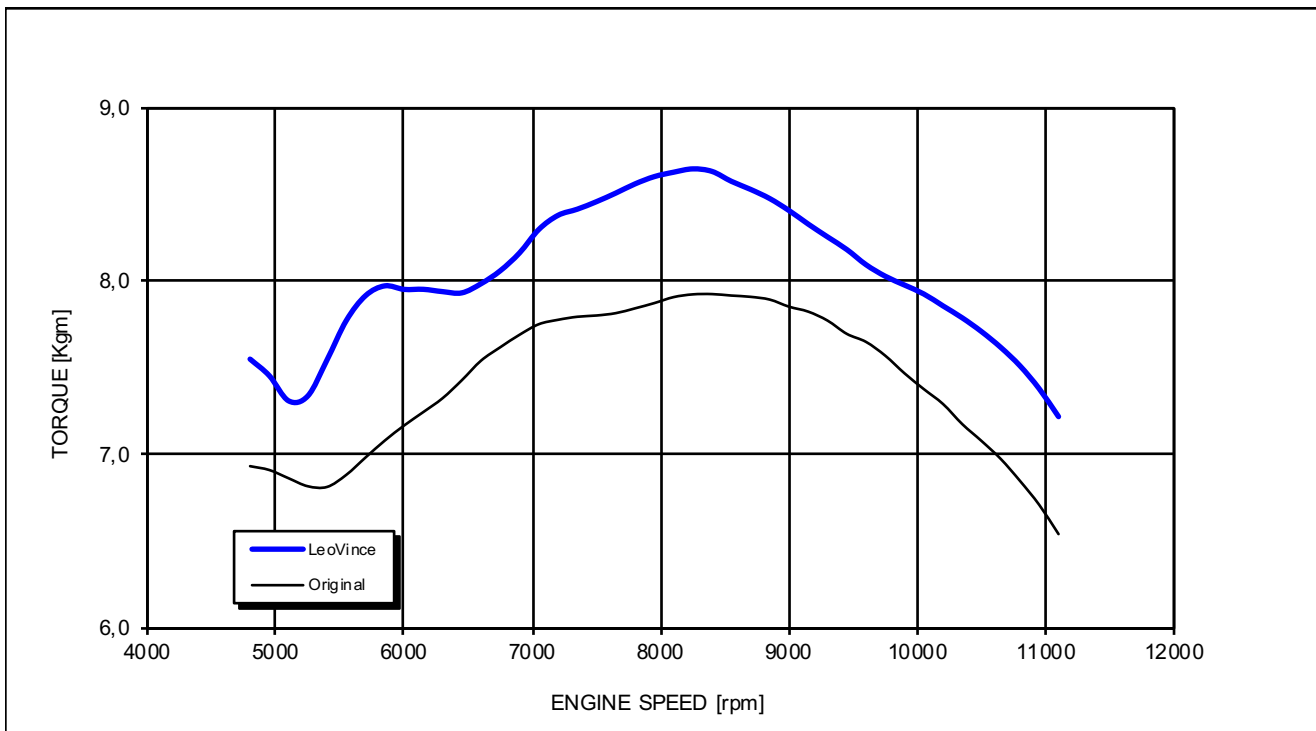

*Racing configuration

Test conditions:

997 mBar
19 °C

Reference conditions:

1013 mBar
20 °C