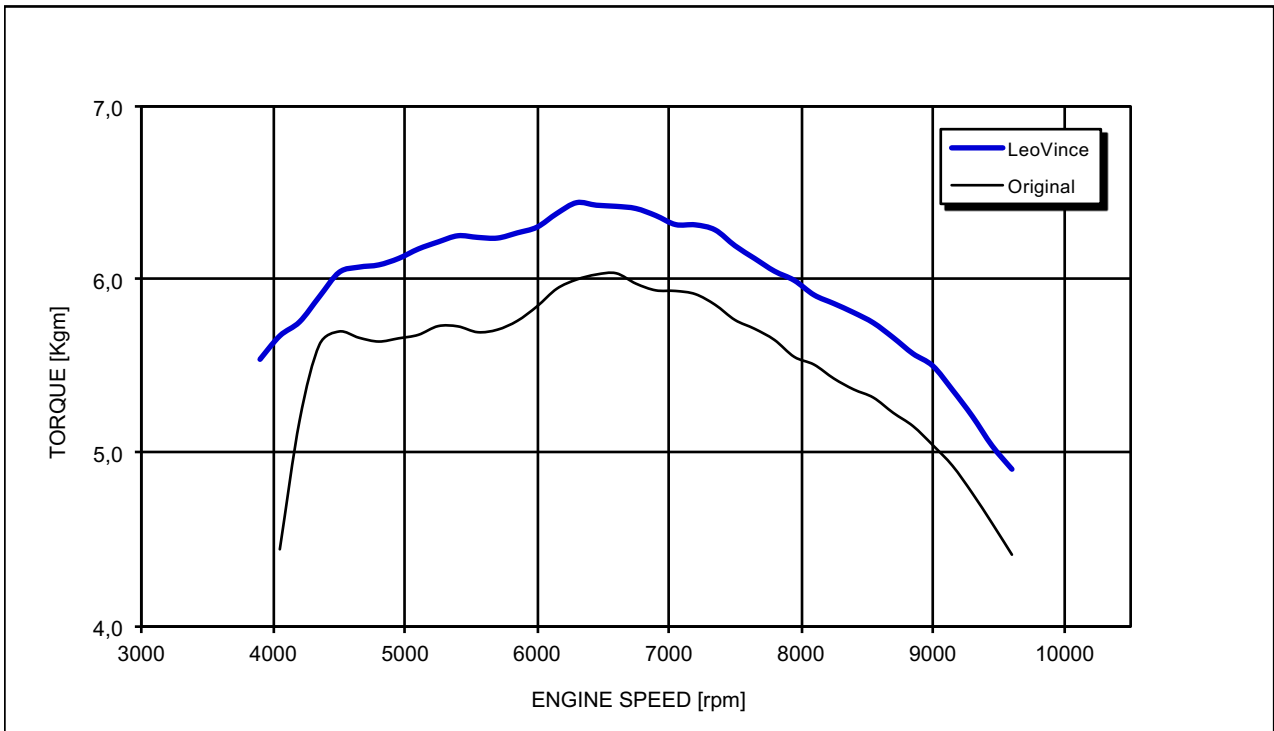

YAMAHA XSR 700

*Racing configuration

Test conditions:

992 mBar
19,5 °C

Reference conditions:

1013 mBar
20 °C