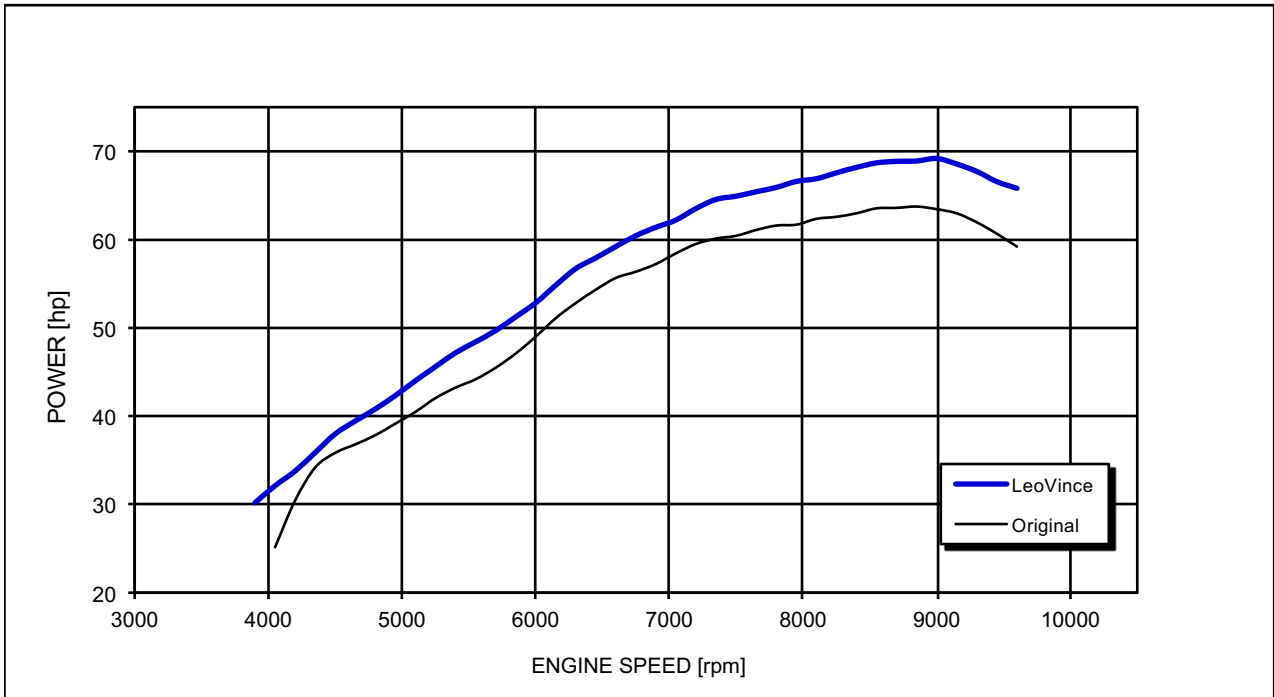

YAMAHA XSR 700

*Racing configuration

Test conditions:

992 mBar
19,5 °C

Reference conditions:

1013 mBar
20 °C