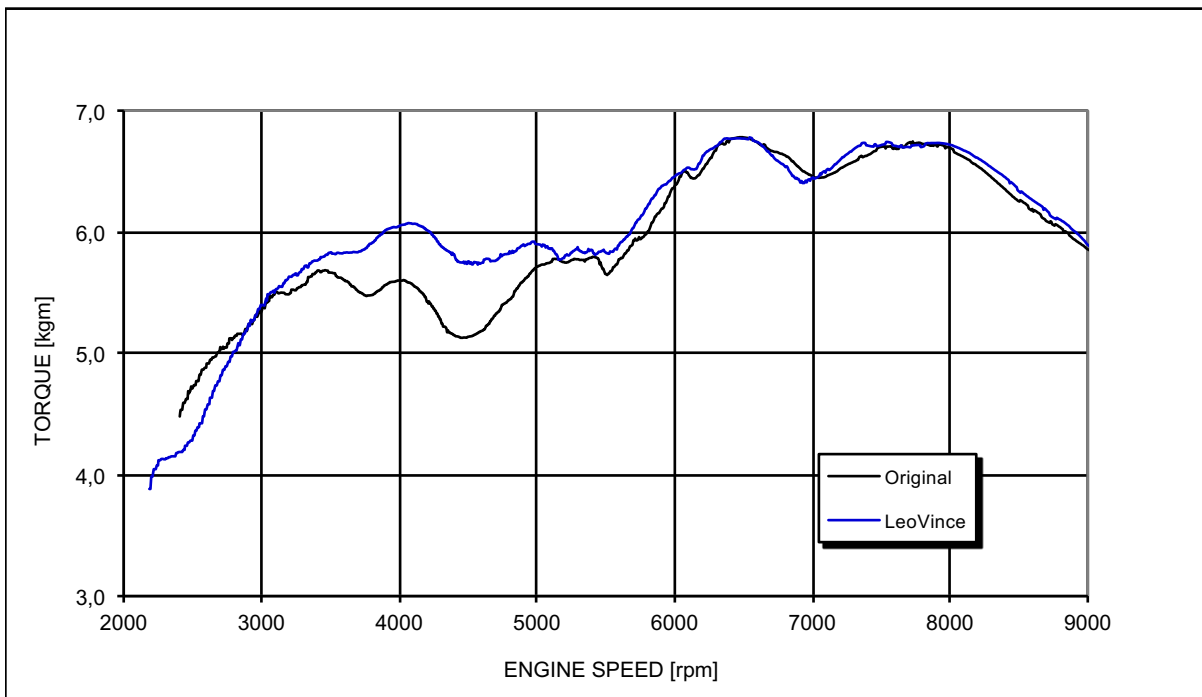

DUCATI MONSTER 696

*Racing speed

Test conditions:

1008 mBar
22 °C

Reference conditions:

1.013 mBar
20 °C