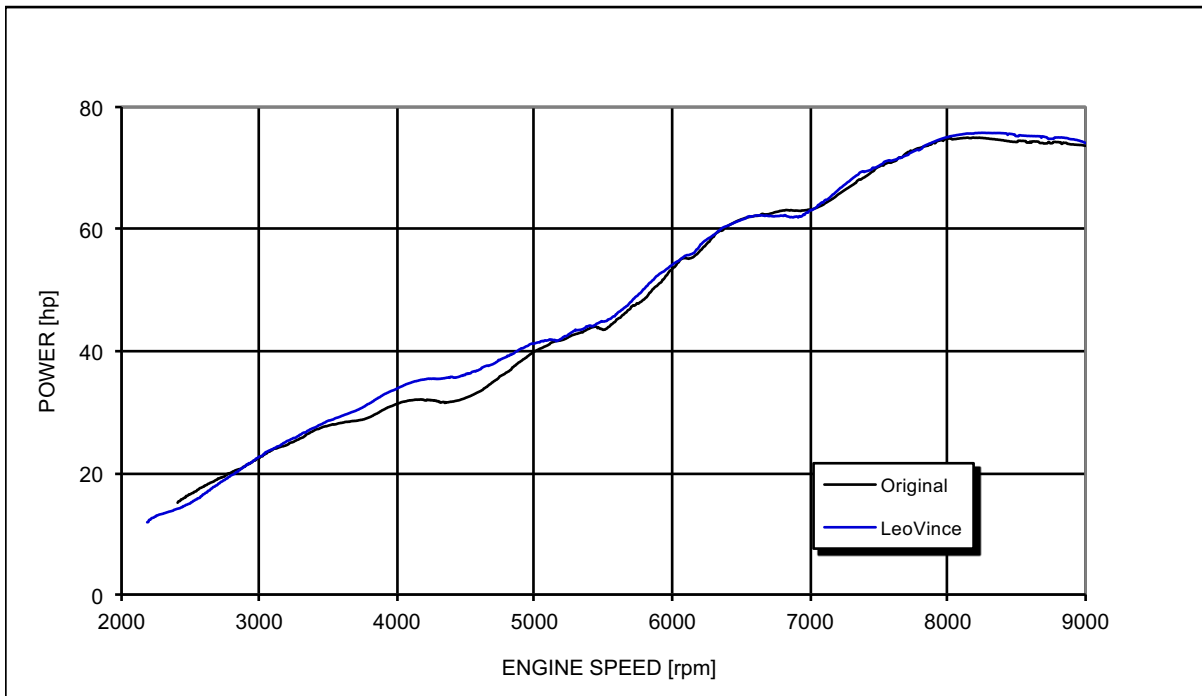

DUCATI MONSTER 696

*Racing speed

Test conditions:

1008 mBar
22 °C

Reference conditions:

1.013 mBar
20 °C