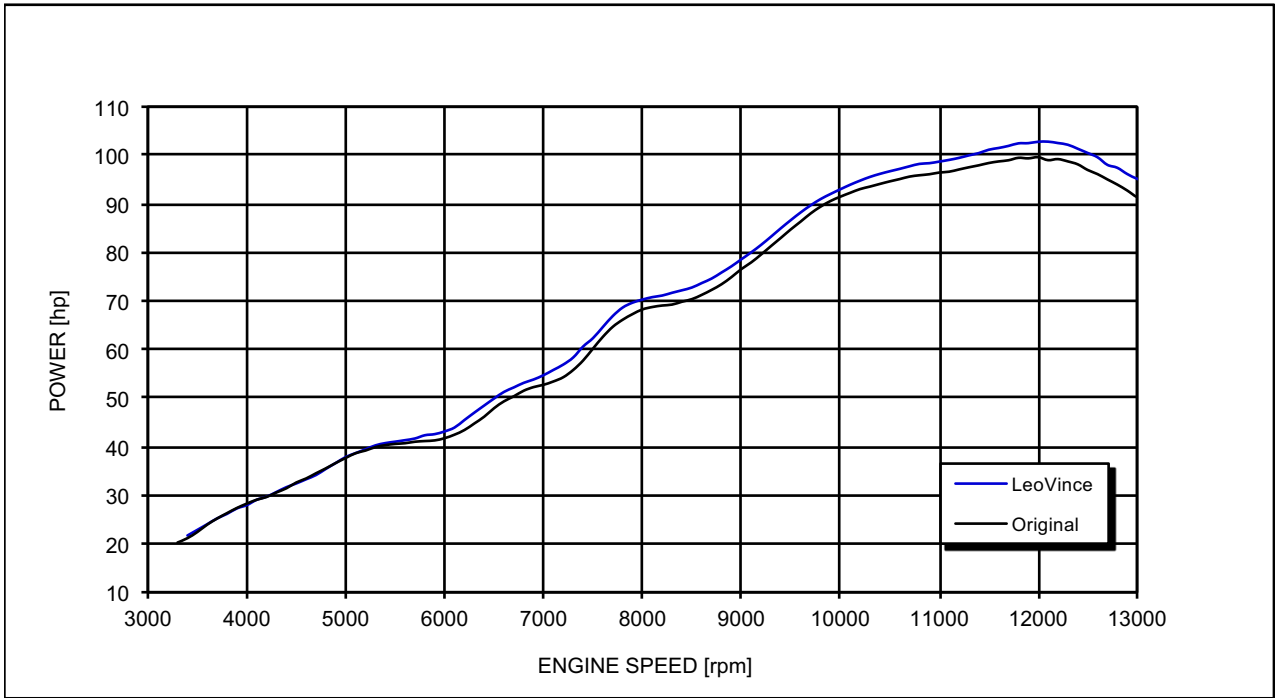

YAMAHA FZ6 S2/ABS

*Racing conditions

Test conditions:

987 mBar
23 °C

Reference conditions:

1013 mBar
20 °C