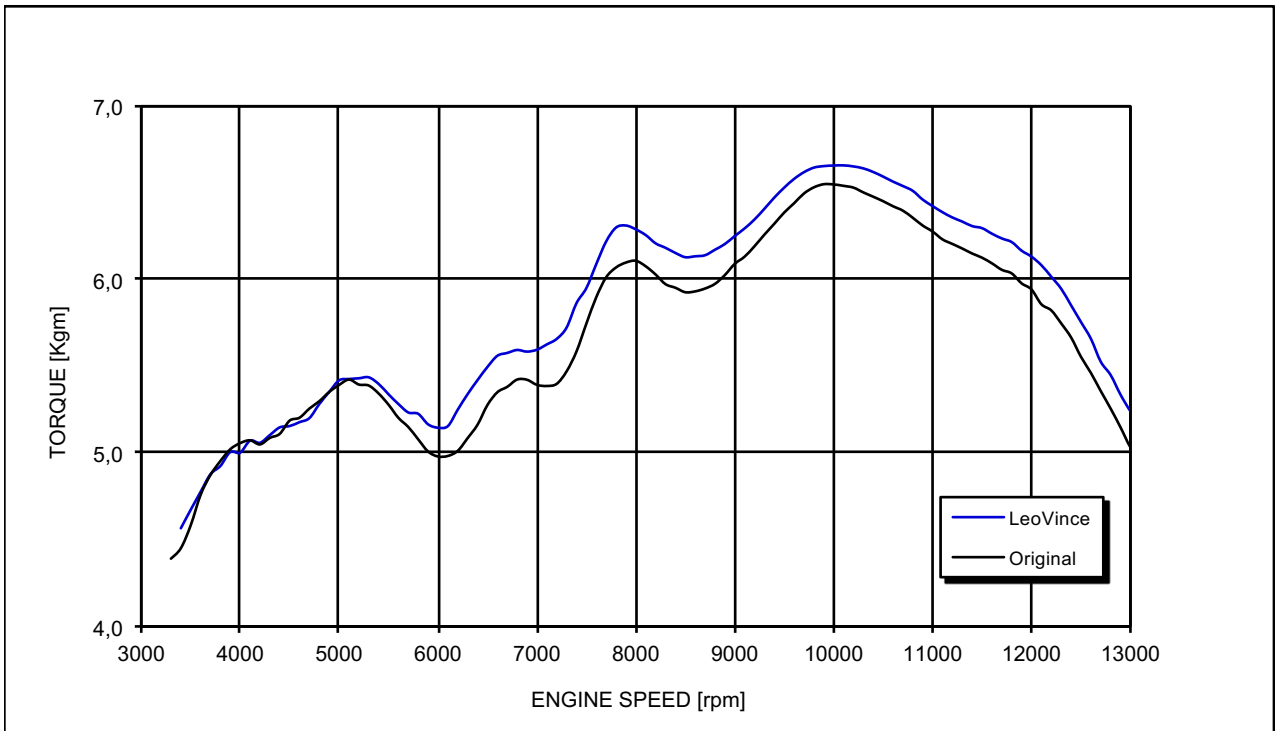

YAMAHA FZ6 S2/ABS

*Racing conditions

Test conditions:

987 mBar
23 °C

Reference conditions:

1013 mBar
20 °C