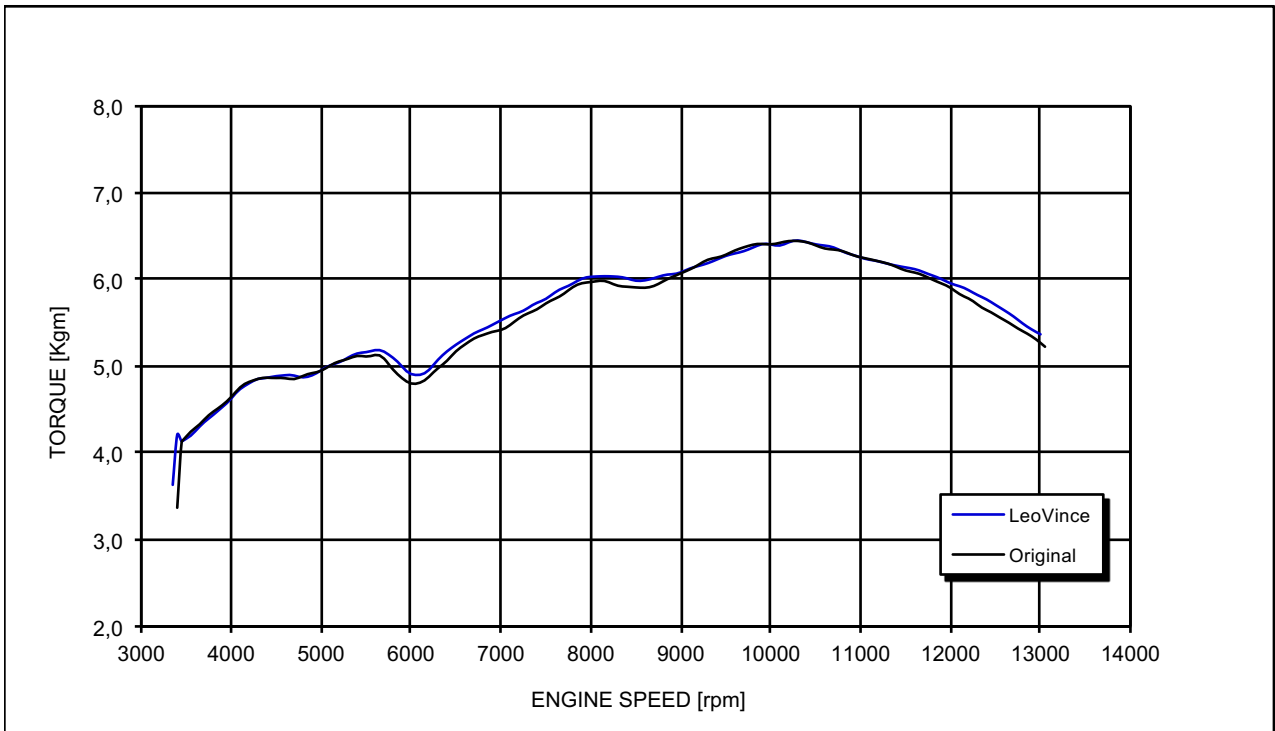

HONDA CB 600 F HORNET

*Racing configuration

Test conditions:

987 mBar
23 °C

Reference conditions:

1.013 mBar
20 °C