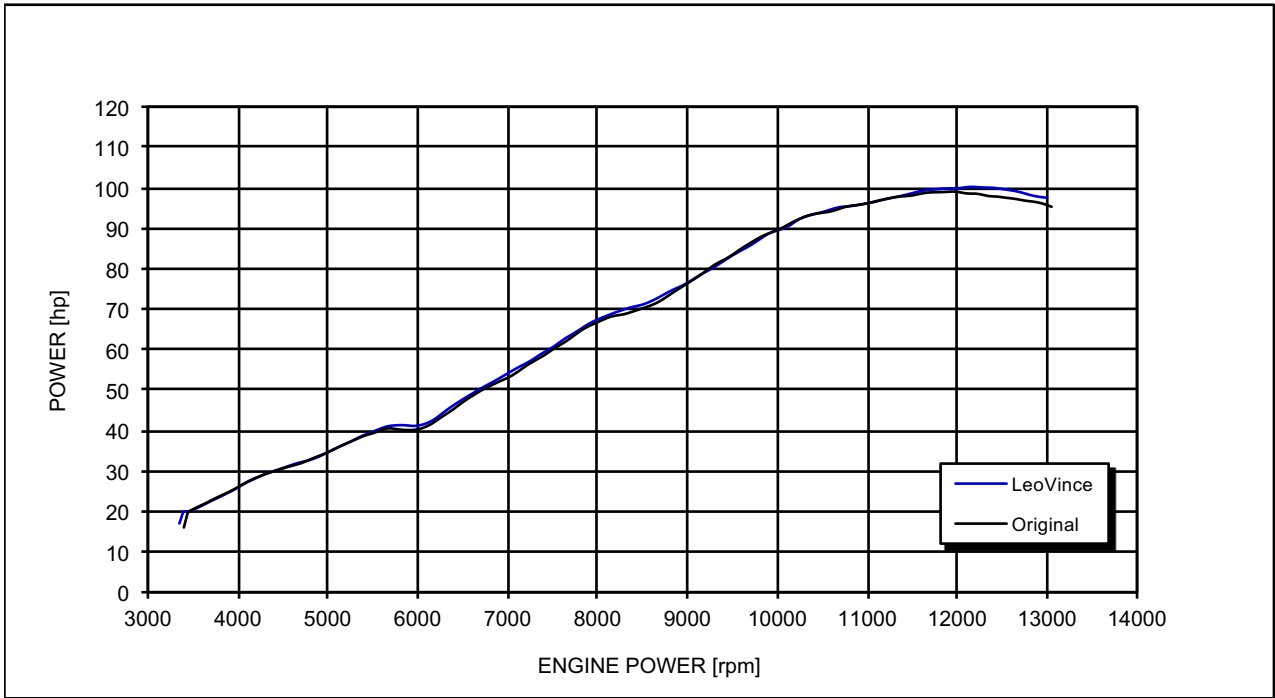

HONDA CB 600 F HORNET

*Racing configuration

Test conditions:

987 mBar
23 °C

Reference conditions:

1.013 mBar
20 °C