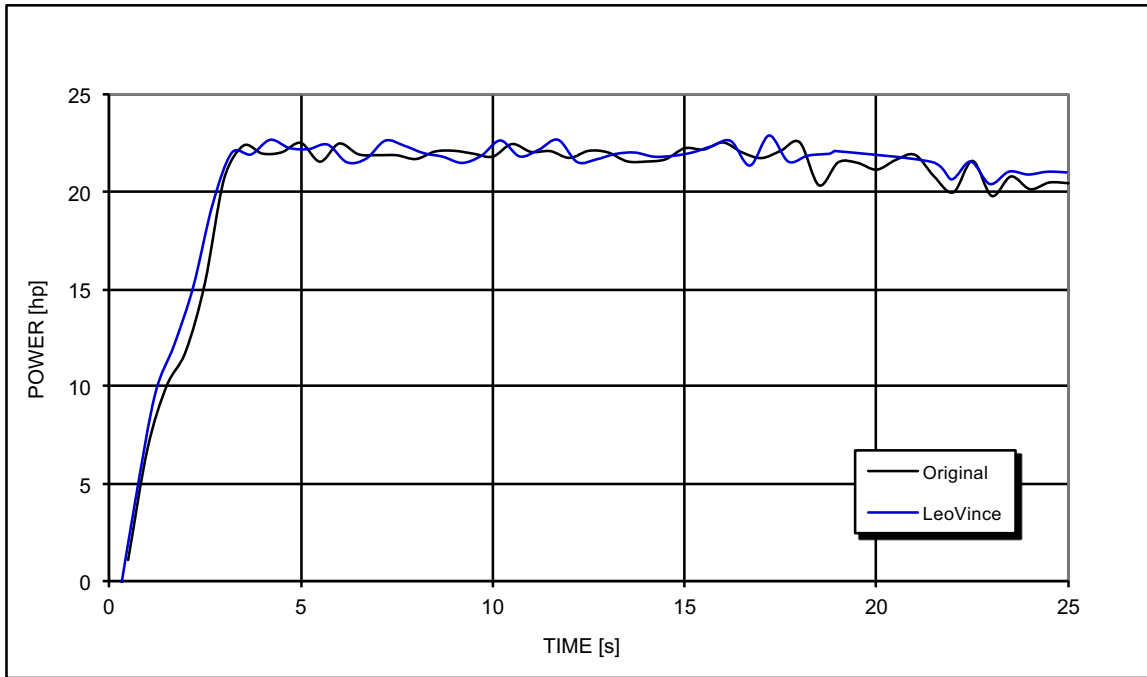

PIAGGIO MP3 400/LT/RST

*Racing configuration

Test conditions:

1.011 mBar
28 °C

Reference conditions:

1.013 mBar
20 °C