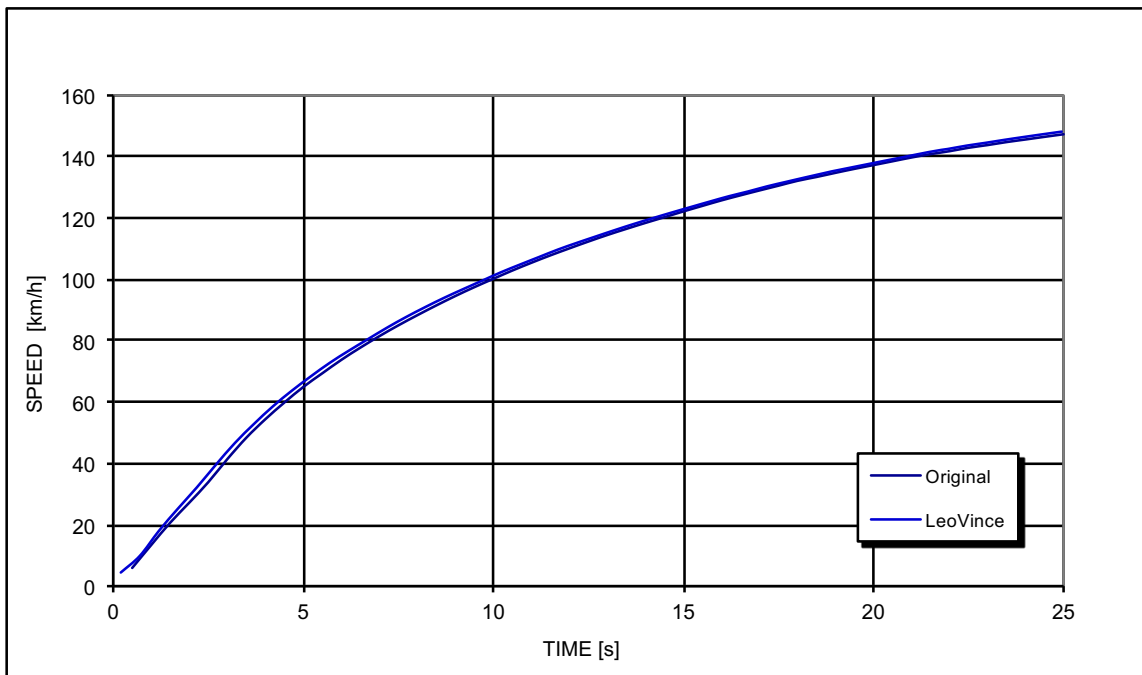

PIAGGIO MP3 400/LT/RST

*Racing configuration

Test conditions:

1.011 mBar
28 °C

Reference conditions:

1.013 mBar
20 °C