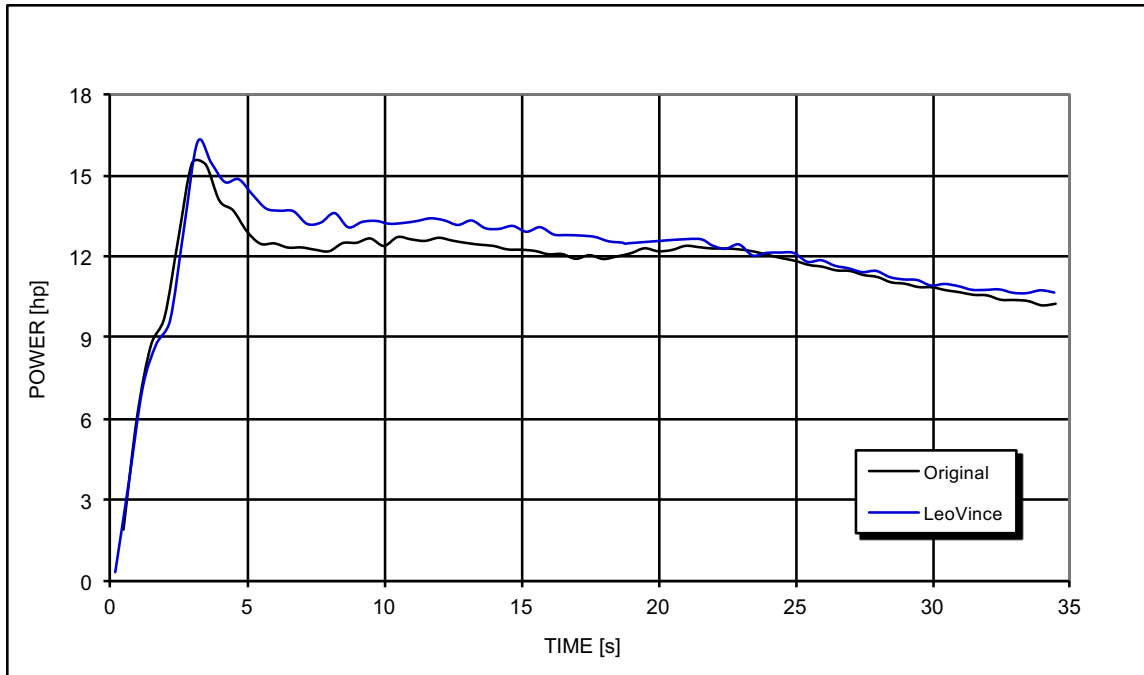

YAMAHA SKYCRUISER 125

*Racing configuration

Test conditions:

1.020 mBar
13 °C

Reference conditions:

1.013 mBar
20 °C