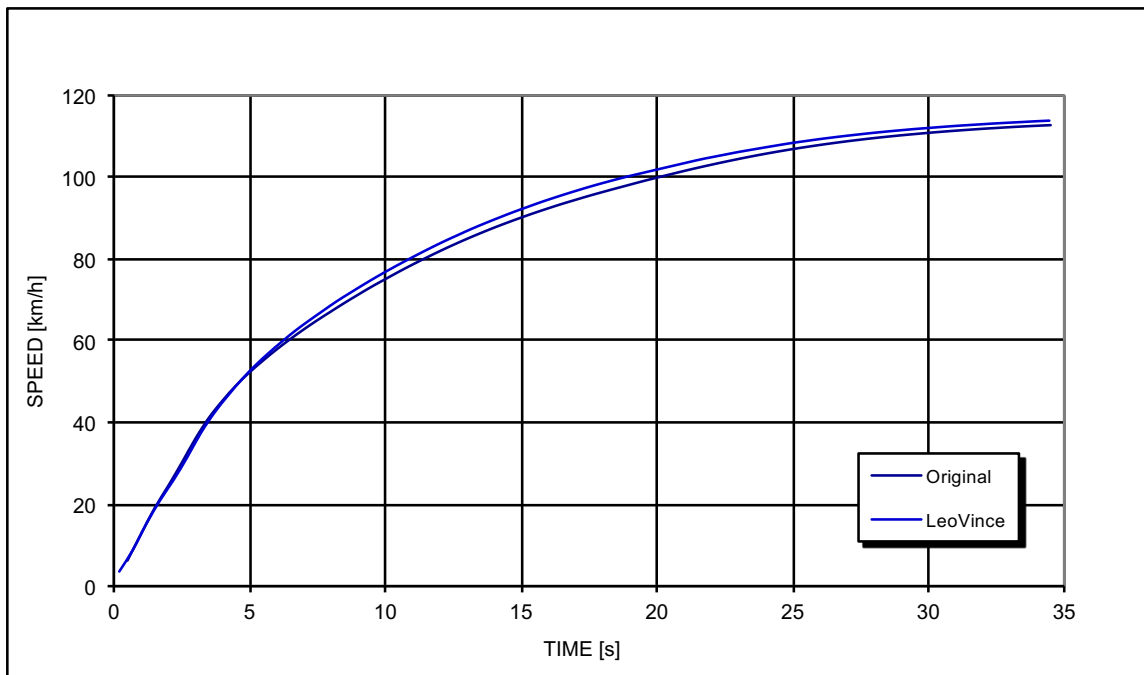

YAMAHA SKYCRUISER 125

*Racing configuration

Test conditions:

1.020 mBar
13 °C

Reference conditions:

1.013 mBar
20 °C