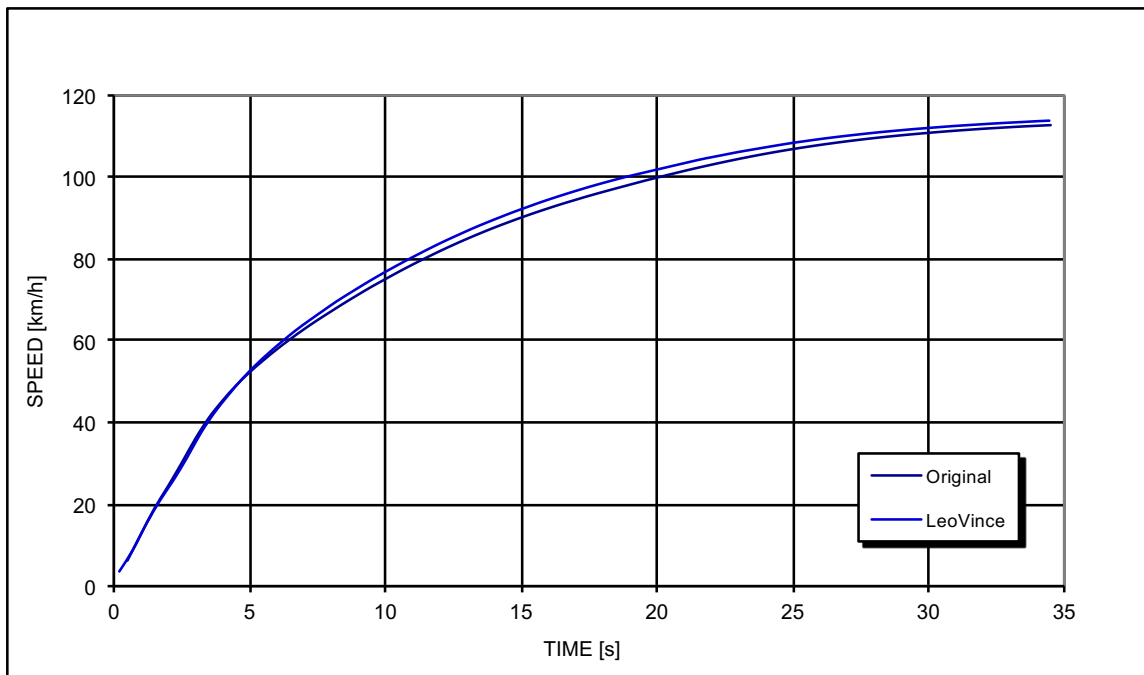

YAMAHA X-CITY 125

*Racing configuration

Test conditions:

1.020 mBar
13 °C

Reference conditions:

1.013 mBar
20 °C