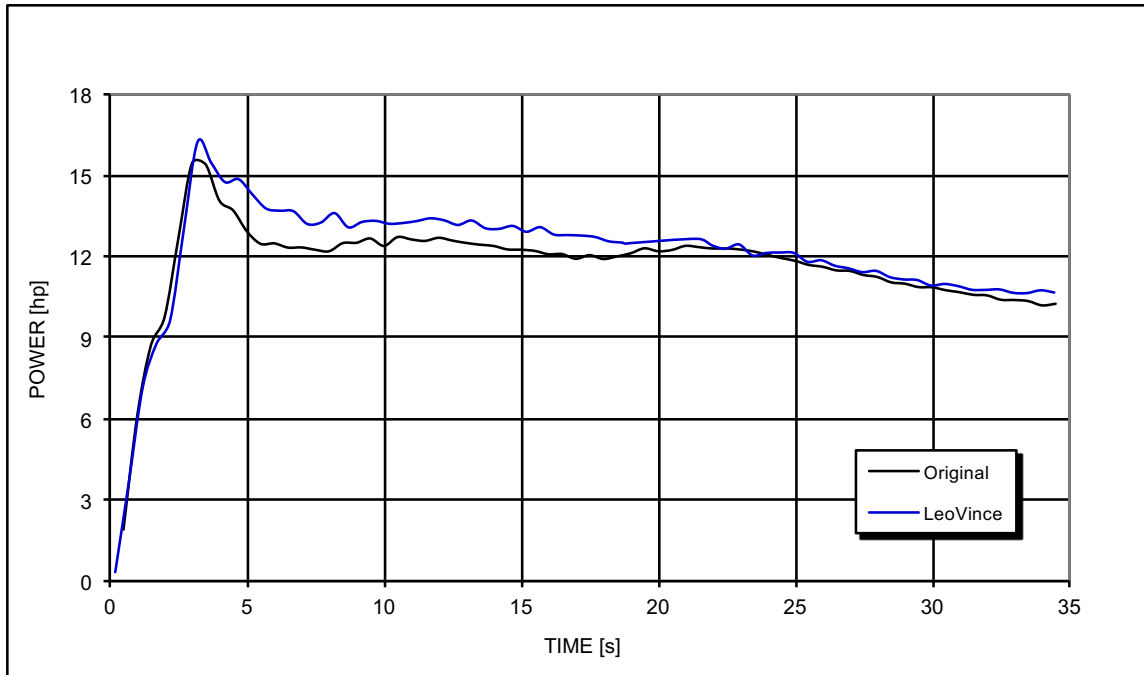

YAMAHA X-CITY 125

*Racing configuration

Test conditions:

1.020 mBar
13 °C

Reference conditions:

1.013 mBar
20 °C