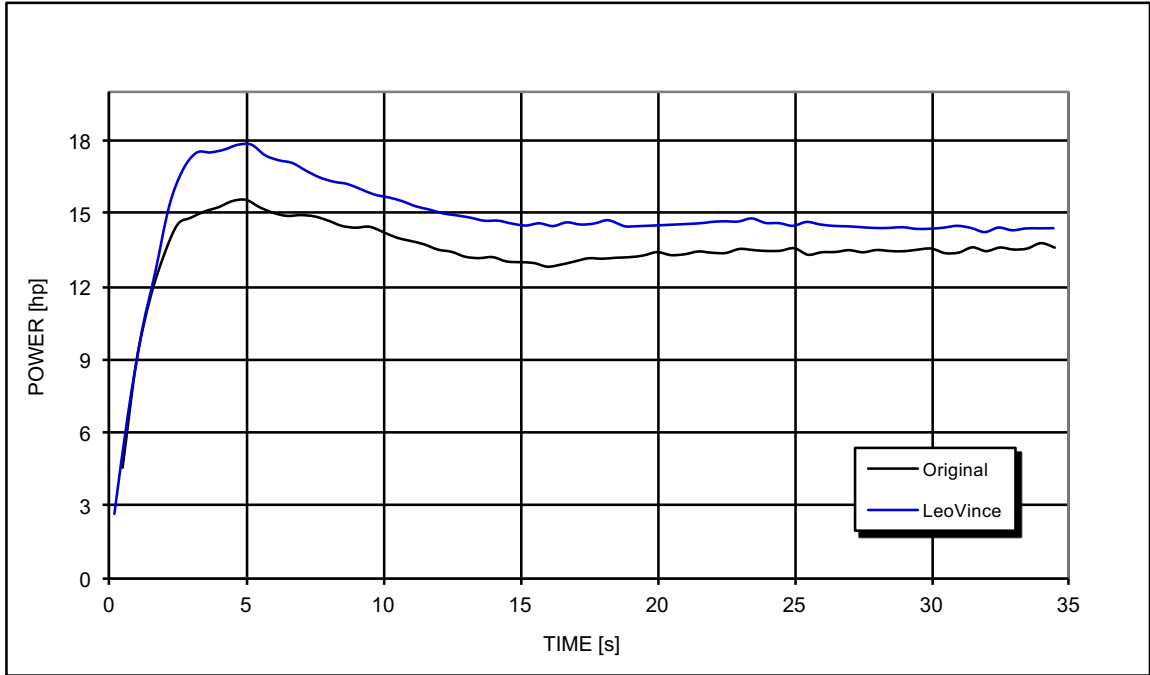

GILERA RUNNER VX 125

*Racing configuration

Test conditions:

989 mBar
23 °C

Reference conditions:

1.013 mBar
20 °C