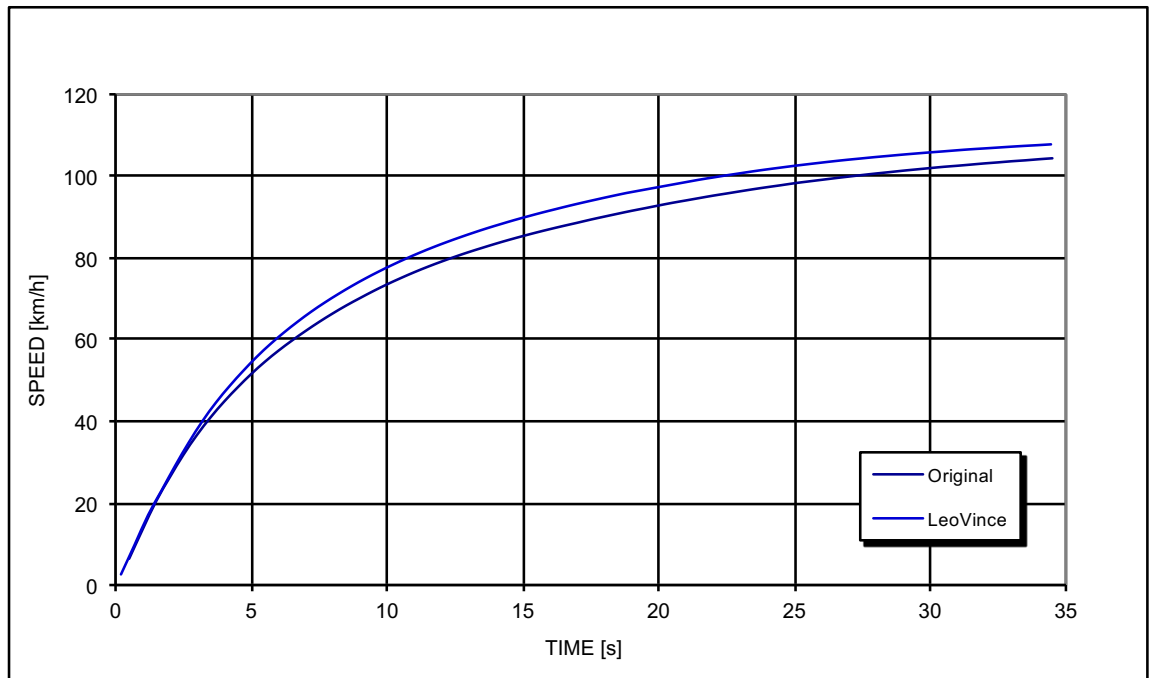

GILERA RUNNER VX 125

*Racing configuration

Test conditions:

989 mBar
23 °C

Reference conditions:

1.013 mBar
20 °C