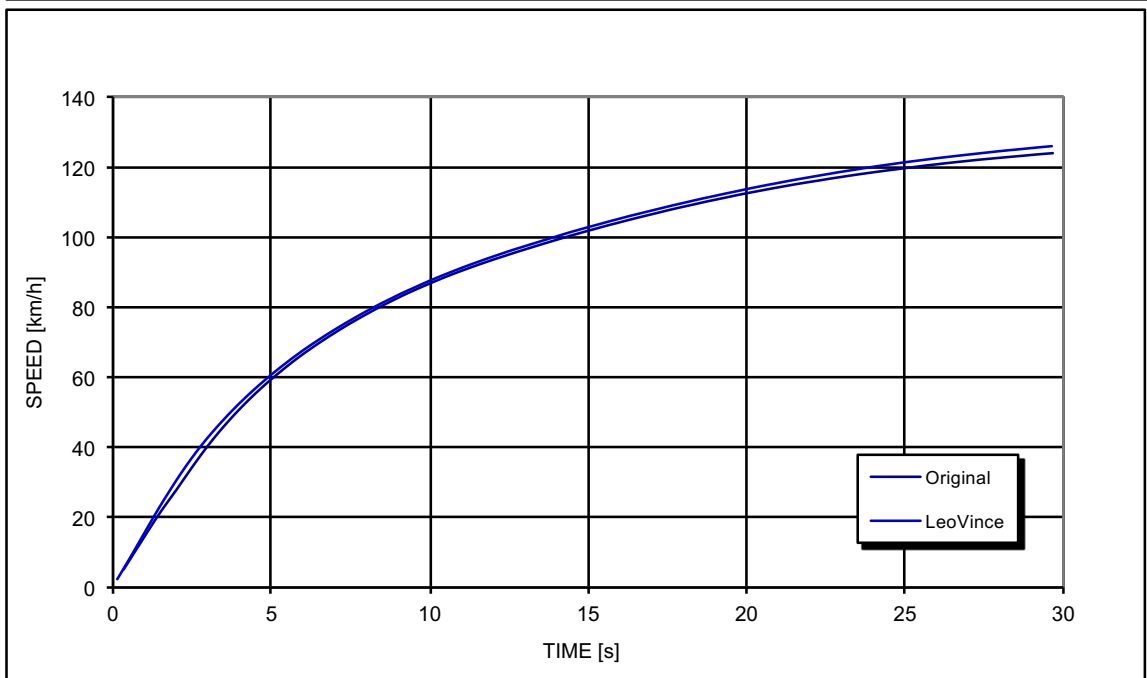

GILERA RUNNER VXR 200

*Racing configuration

Test conditions:

998 mBar
20 °C

Reference conditions:

1.013 mBar
20 °C