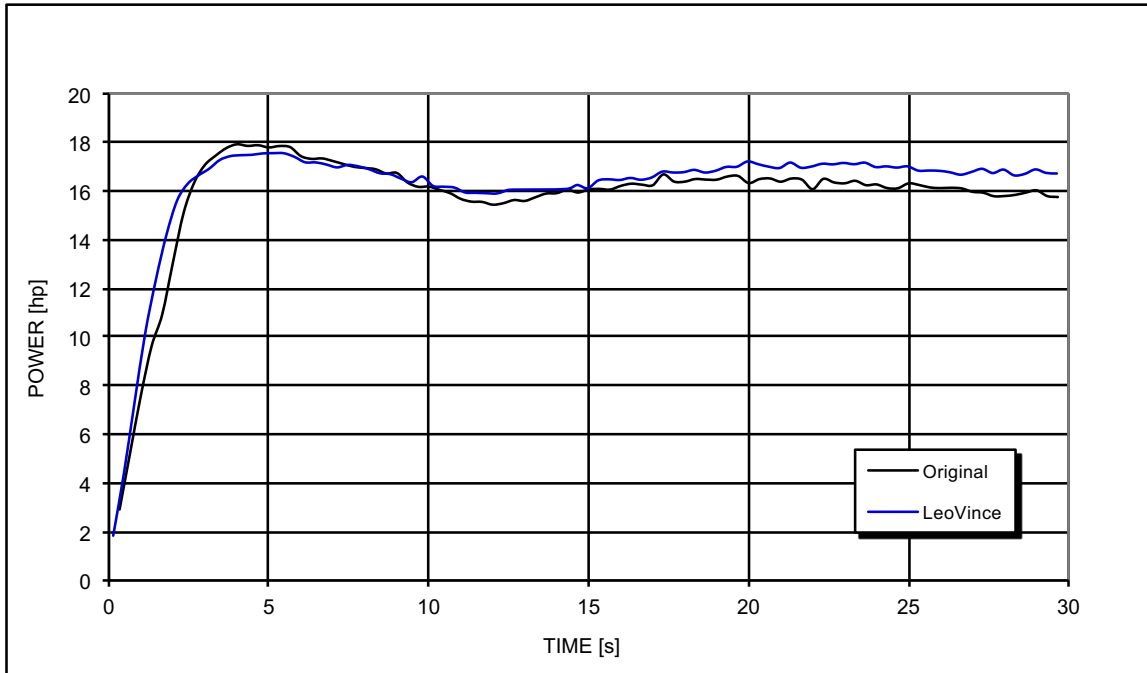

GILERA RUNNER VXR 200

*Racing configuration

Test conditions:

998 mBar
20 °C

Reference conditions:

1.013 mBar
20 °C